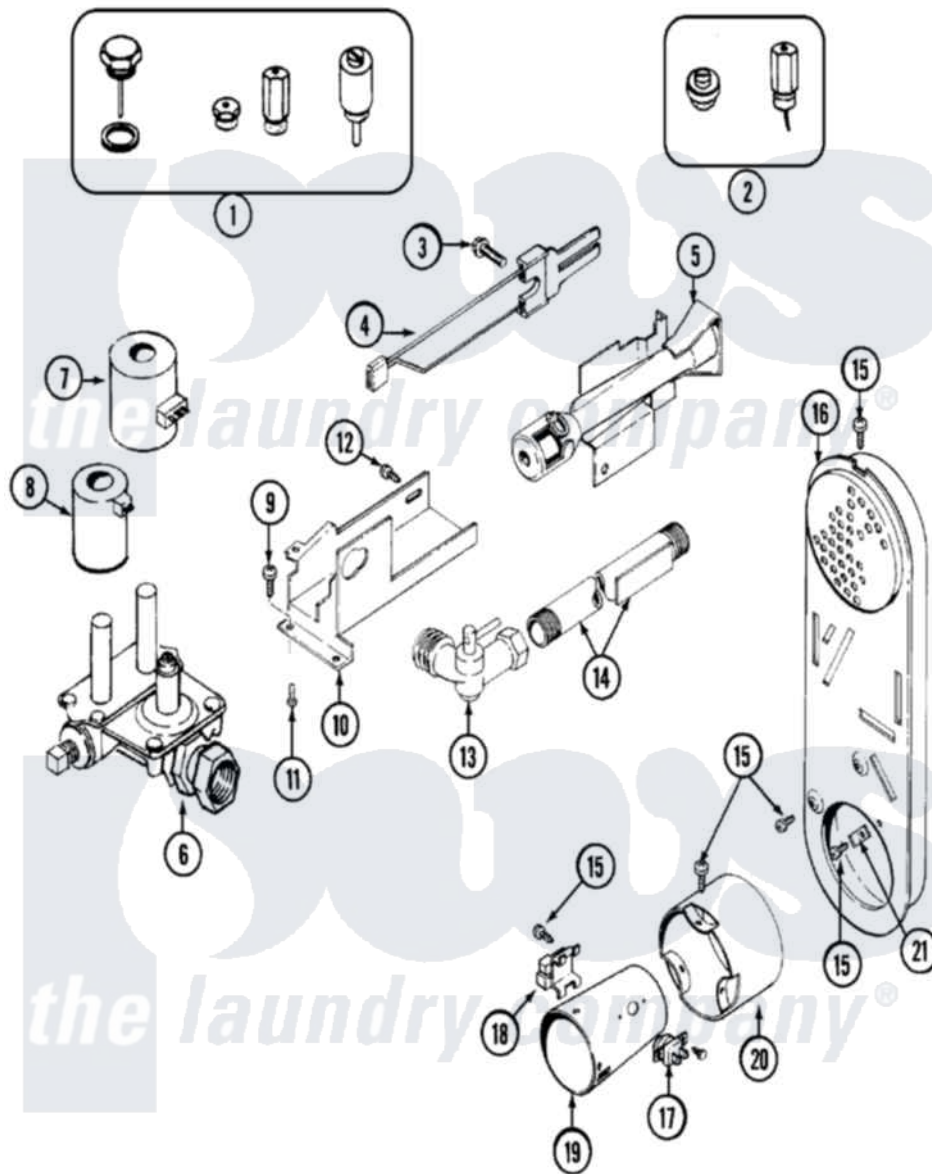

Maytag LDG8404ABE 05 - GAS VALVE

Maytag [Residential Maytag LDG8404ABE Dryer Parts](#) Parts Diagram 05 - GAS VALVE
 Click on the part number to view part

Item	Original Part Number	Replaced By	Status	Part Description
1	Y306195	MAL9000AXX		LP Gas Con
2	306204	33002924		Gas Conv K
3	304971			Screw Note: Screw, Igniter
4	304970	4391996		Ignitor
5	33001247	33002793		Burner Assembly
6	306176			Valve, Gas
7	306106			Coil, Holding And Booster--W
8	306105	694540		Coil, 60 Hz
9	Y313561			Screw---NA
10	314566			Gas Control Bracket
11	Y313559			Screw
12	314082	90767		Screw, 8A X 3/8 HeX Washer Head Tapping
"	314568	Y313559		Screw
13	Y303349			Angle Shut-Off, Gas Valve
14	Y303383	33001735		Pipe And Bracket Assembly Series 18 Not Needed Use

15	211294	90767	Vavle Screw, 8A X 3/8 HeX Washer Head Tapping
16	Y308504	Not Available	INLET DUCT ASSEMBLY
17	303395		Thermostat, Hi-Limit
18	Y303377	338906	Radiant, Sensor
19	Y308548		Combustion Cone Assembly
20	Y303841		Cone, Extension
21	Y312890		Retainer, Heater Chamber