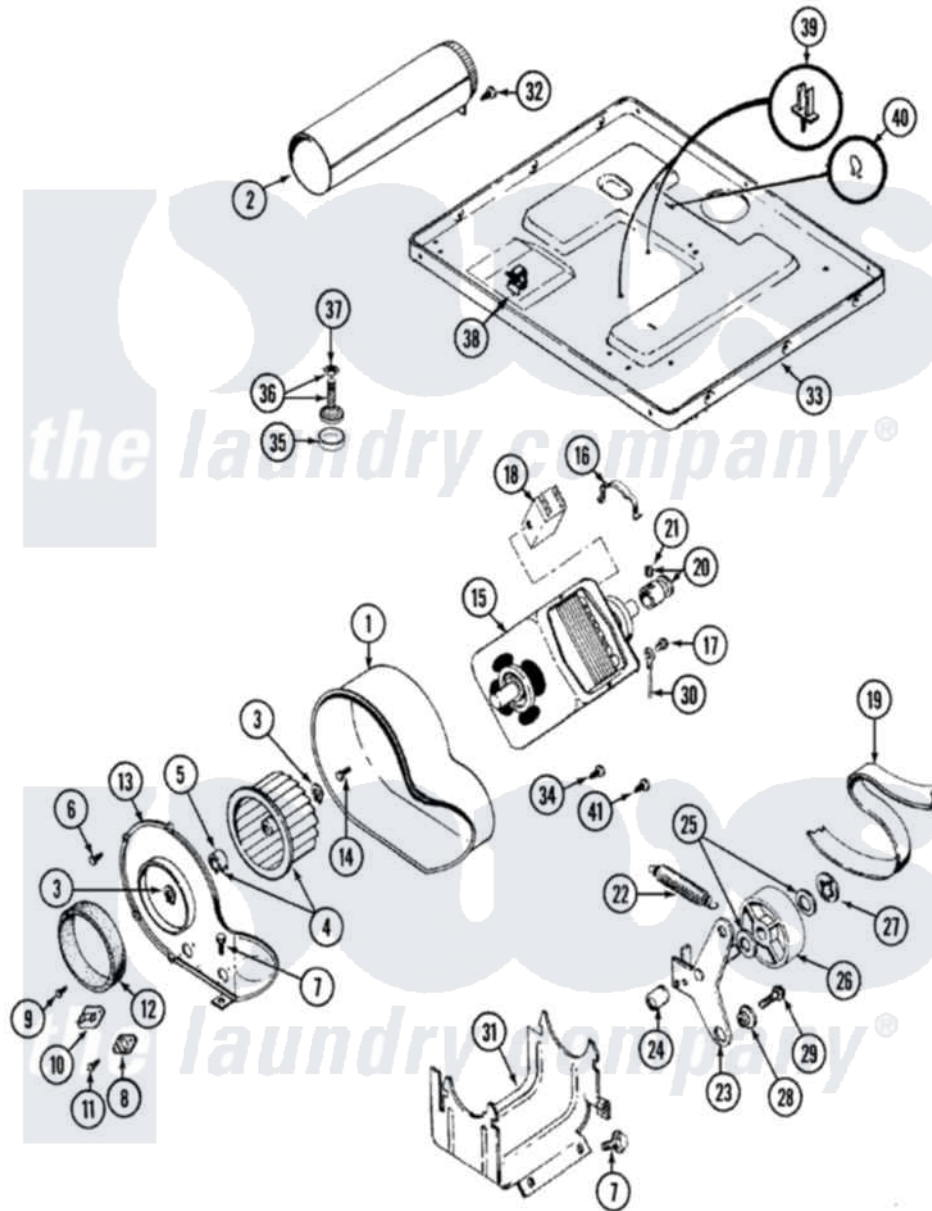

Maytag LDG8404ABE 06 - MOTOR DRIVE

Maytag [Residential Maytag LDG8404ABE Dryer Parts](#) Parts Diagram 06 - MOTOR DRIVE
 Click on the part number to view part

Item	Original Part Number	Replaced By	Status	Part Description
1	Y312893			Housing, Blower
2	Y303442			EXHAUST DUCT ASSEMBLY
3	410233	9703438		Ring-Retrn
4	Y303836			Blower Wheel Assembly And Clamp
5	312967			Clamp, Blower Housing
6	Y312961	W10116751		Screw
7	Y313561			Screw---NA
8	307250			Thermostat, Multi-Temp
9	211294	90767		Screw, 8A X 3/8 HeX Washer Head Tapping
10	306604			Cut-Off, Thermal Part Not Used
11	314848	W10116760		Screw
12	Y312901			Seal, Housing Cover
13	314846			Cover, Blower Housing
14	Y310632	1163839		Screw

15	Y303358	W10410999	Motor-Drive
16	Y015825		Clip, Motor To Motor Support
18	Y303877		Not Available
	Y303879		SWITCH, MOTOR EXTERNAL START No.303358-2, No.303358-4, 303358-7
"	Y303879		Switch, Motor External Start
"	306207		Not Available
	Y312959		(PROD. No.303358-8 & No.303358-9)
19	Y312959		Poly "V" Belt For Tumbler
20	Y305185	6-3051850	Pulley- MO
21	Y053241		Set Screw, Motor Pulley
22	Y303945		IDLER SPRING ASSY. W/PLUG
23	Y303363	6-3033630	Idler Arm
24	Y313582	W10116756	Spacer
25	Y312527		Washer, Idler Shaft
26	Y303705	6-3037050	Pulley- ID
27	312958	354987	Ring, Retaining
28	Y312894	315772	Sleeve, Idler Arm
29	Y014874		Screw, Idler Arm And Sleeve
31	312897		Not Available
	Y310632		SUPPORT, MOTOR
32	Y310632	1163839	Screw
33	Y305084		Base Assembly
35	Y314137		Foot, Rubber
36	Y305086		Adjustable Leg And Nut
37	Y052740	62739	Nut, Lock
38	Y310376		Clip, Door Switch Harness
39	315471	22003298	Retainer, Wire
40	410490		Spring, Retainer Wire Harness
41	Y312961	W10116751	Screw