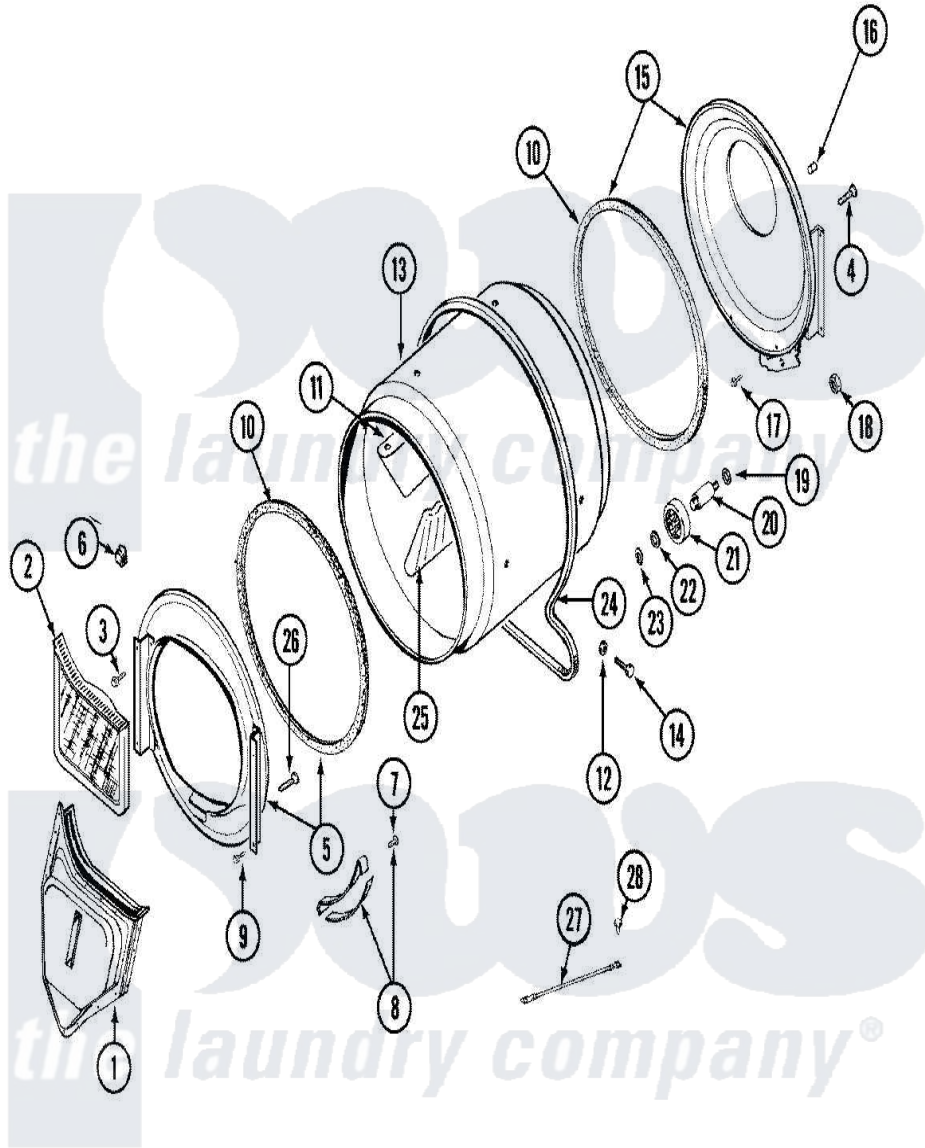

Maytag LDG8404ABE 07 - TUMBLER

Maytag [Residential Maytag LDG8404ABE Dryer Parts](#) Parts Diagram 07 - TUMBLER
 Click on the part number to view part

Item	Original Part Number	Replaced By	Status	Part Description
1	33001016			Outlet Duct Assembly
2	33001171	33002970		Lint Filte
3	313764		Not Available	SCREW
4	Y313561			Screw----NA
5	33001179			Front, Tumbler
6	Y310376			Clip, Door Switch Harness
7	210720			Rivet, Bearing To Tumbler Frmt
8	306508			Tumbler Bearing Kit ----W
9	Y310632	1163839		Screw
10	314820			Seal, Tumbler
11	33001012			Baffle
12	314158			Washer, Baffle To Tumbler
13	33001108		Not Available	DRYER TUMBLER, W/O BAFLES
14	Y310759			Screw, Tumbler Baffles
15	33001178			Back, Tumbler
16	313915	31-3915		Tech Sheet

17	Y310632	1163839	Screw
18	312538	33001443	Nut, Hex
19	Y313347	312535	Washer, Vault Mounting Brk.
20	Y312948	6-3129480	Shaft- Tumbler
21	Y303373	12001541	Drum Roller/Washer Assembly--W
22	312535		Washer, Vault Mounting Brk.
23	410233	9703438	Ring-Retrn
24	Y312959		Poly "V" Belt For Tumbler
25	33001004		Baffle, Tall
26	Y314110	33002917	Screw, No.10-16