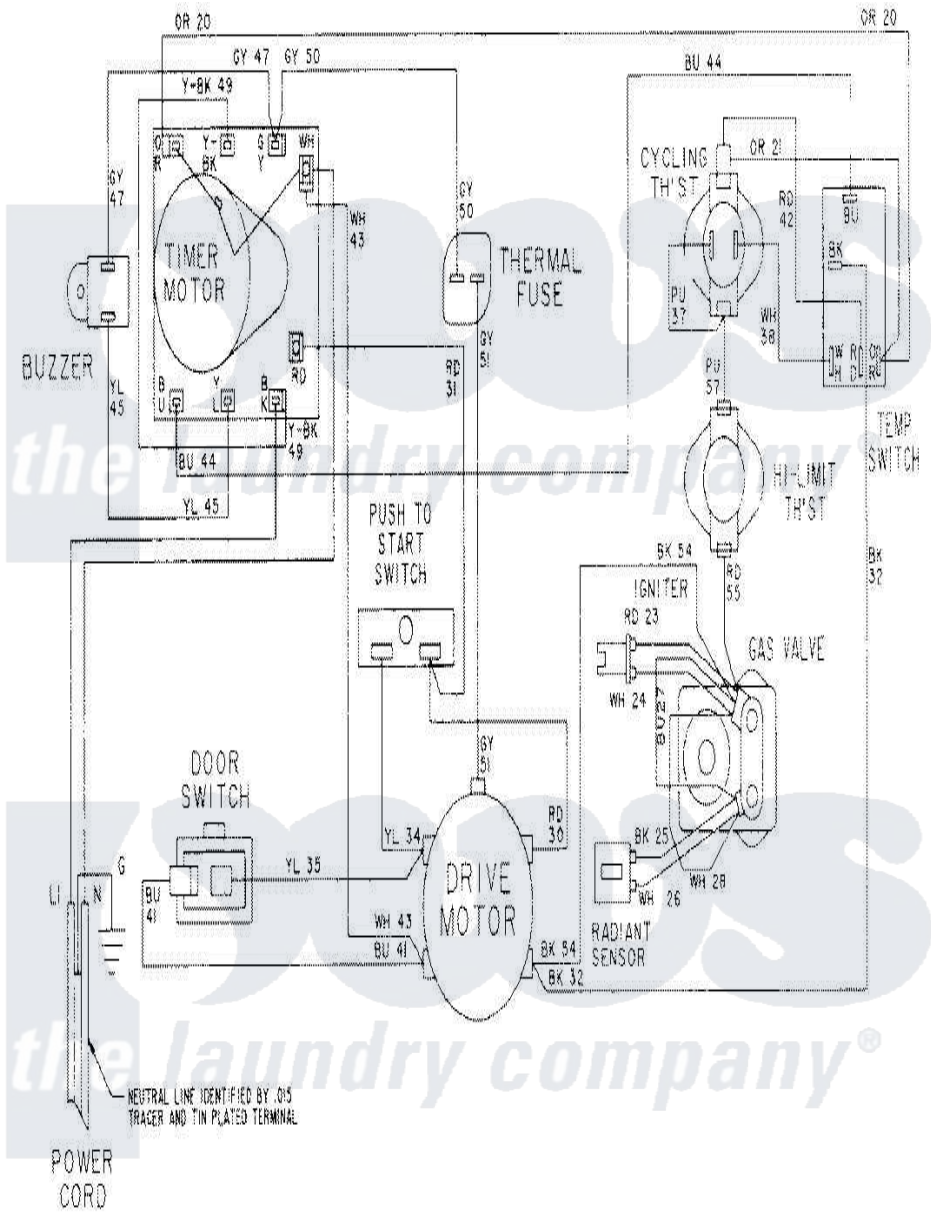

# Maytag LDG8404ABE 08 - WIRING INFORMATION

Maytag [Residential Maytag LDG8404ABE Dryer Parts](#) Parts Diagram 08 - WIRING INFORMATION  
 Click on the part number to view part

Item	Original Part Number	Replaced By	Status	Part Description
NI	15001568		Not Available	WIRING INFORMATION
"	15001029		Not Available	WIRING INFORMATION