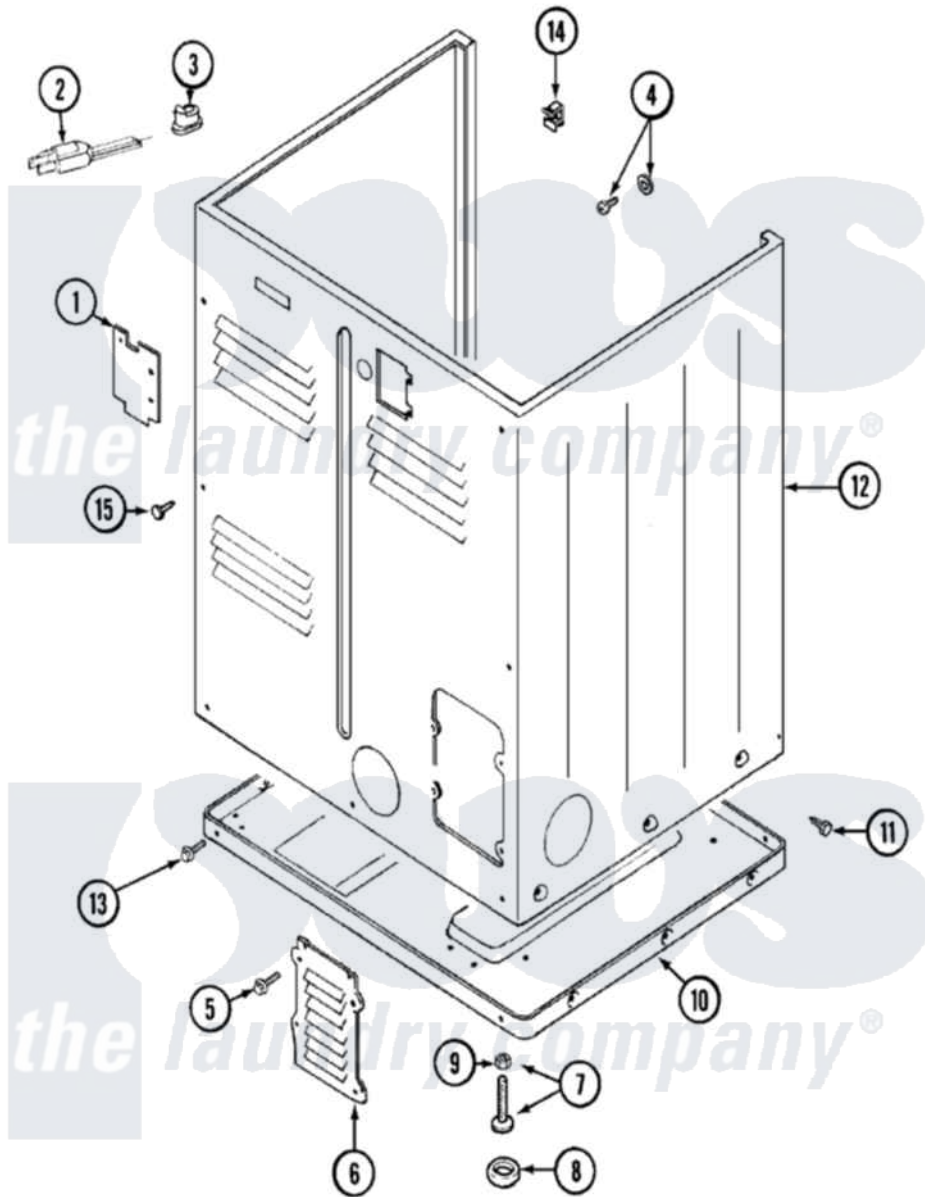

Maytag LDG8406AAE 02 - CABINET-REAR

Maytag [Residential Maytag LDG8406AAE Dryer Parts](#) Parts Diagram 02 - CABINET-REAR
 Click on the part number to view part

Item	Original Part Number	Replaced By	Status	Part Description
1	Y312905		Not Available	COVER, TERMINAL
2	33001246		Not Available	CORD, POWER
3	211881			Grommet, Cord Part Not Used-Gas Models Only
4	303846	22003781		Screw, Ground Strap
5	216423	3370225		Screw
6	Y312951		Not Available	ACCESS COVER, BACK
7	Y305086			Adjustable Leg And Nut
8	Y314137			Foot, Rubber
9	Y052740	62739		Nut, Lock
10	Y303361		Not Available	BASE ASSY. (UPPER & LOWER)
11	213007			Xfor Cabinet See Cabinet, Back
12	33001159	33001327		Cabinet
13	Y313561			Screw----NA
"	Y310632	1163839		Screw