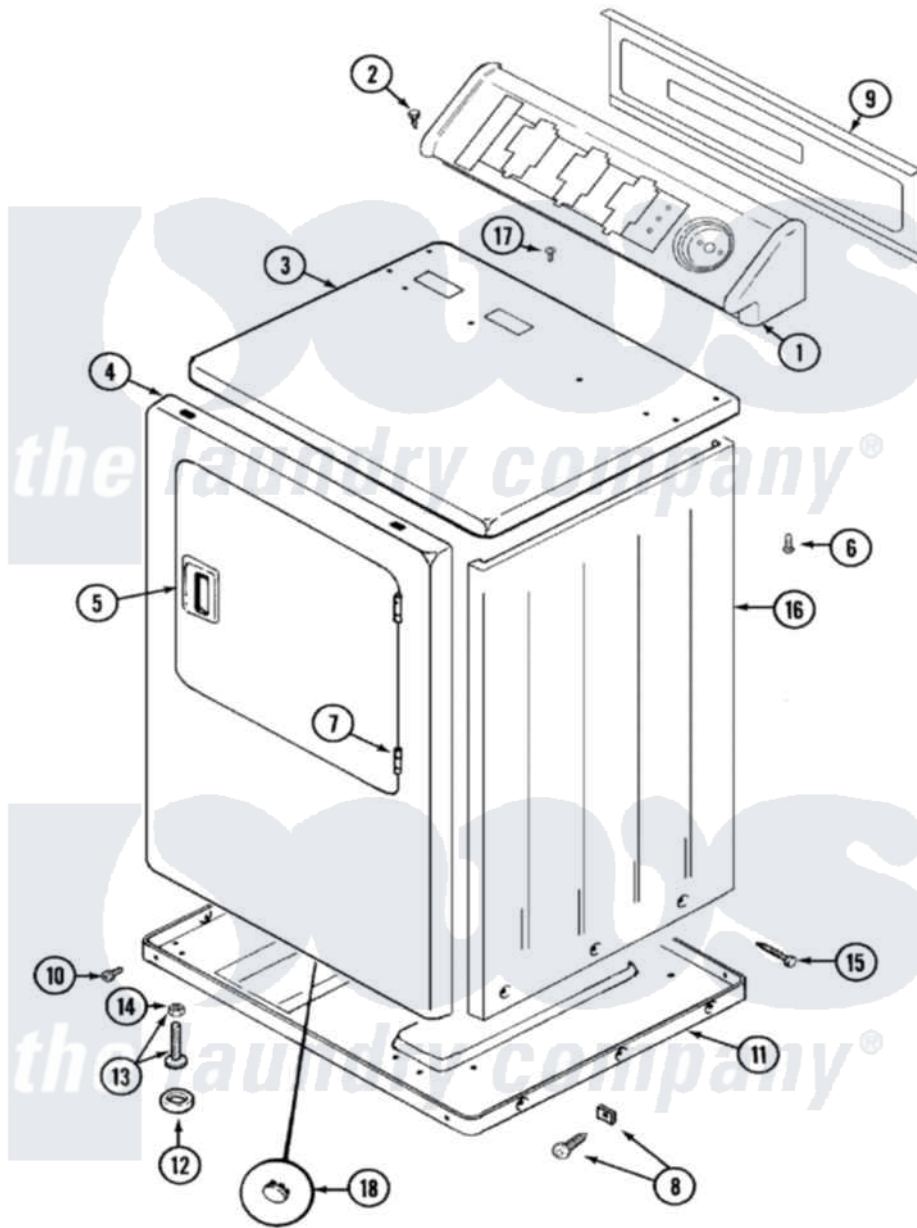

Maytag LDG8406AAM 01 - CABINET-FRONT

Maytag [Residential Maytag LDG8406AAM Dryer Parts](#) Parts Diagram 01 - CABINET-FRONT
 Click on the part number to view part

Item	Original Part Number	Replaced By	Status	Part Description
1	33001613			Console
2	216423	3370225		Screw
3	33001609			Cover, Top ----NA
4	33001611			Panel, Front ----NA
"	33001486	98008544		Screw
5	33001254	37001047		Handle, Door
6	214354			Screw, Top Cover To Cabnt.
7	33001230			Hinge, Door
8	12001340	204439		Screw And Fstner Assembly
9	33001625		Not Available	PANEL, BACK----NA
10	Y313561			Screw----NA
"	Y310632	1163839		Screw
11	Y303361		Not Available	BASE ASSY. (UPPER & LOWER)
12	Y314137			Foot, Rubber
13	Y305086			Adjustable Leg And Nut
14	Y052740	62739		Nut, Lock

15	213007		Xfor Cabinet See Cabinet, Back
16	33001160	Not Available	CABINET (ALM)
17	210186	3370225	Screw
18	33001615	Not Available	PLUG, FRONT PANEL (ALM)