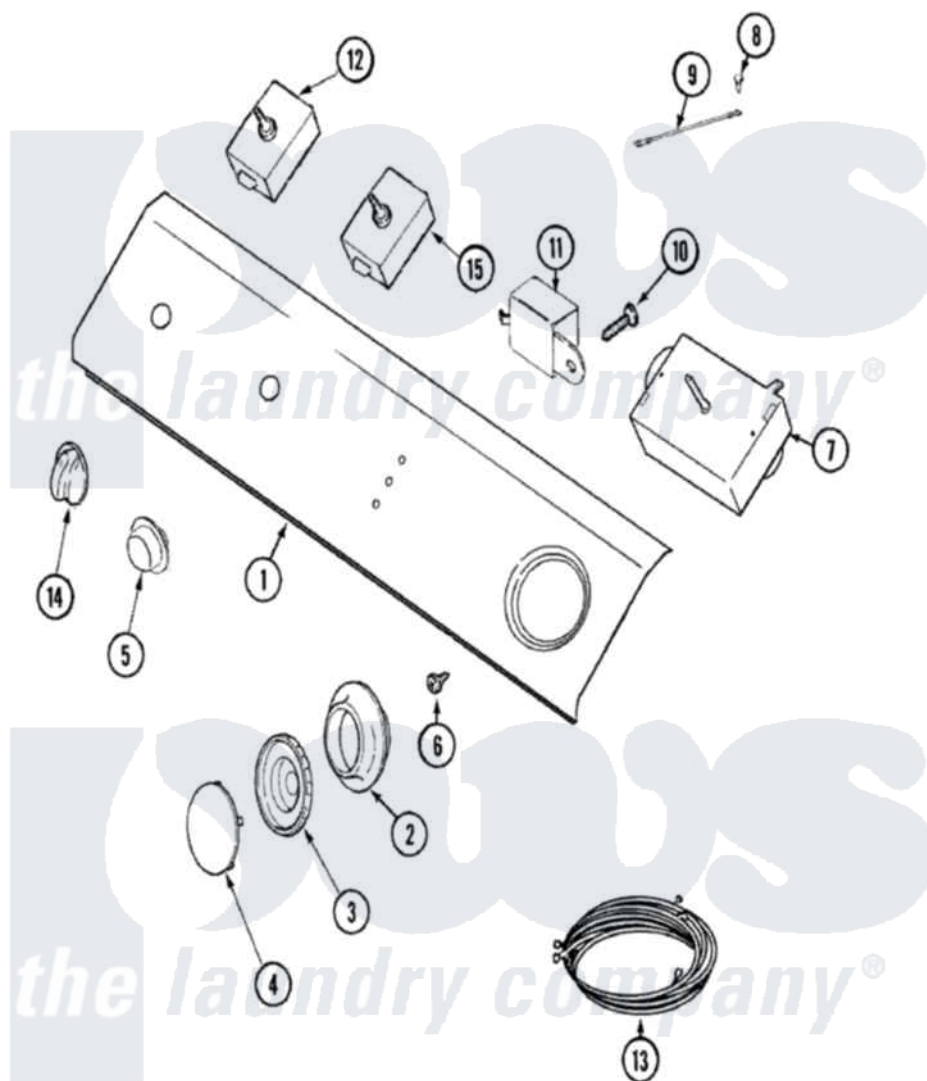

# Maytag LDG8406AAM 03 - CONTROL PANEL

Maytag [Residential Maytag LDG8406AAM Dryer Parts](#) Parts Diagram 03 - CONTROL PANEL

[Click on the part number to view part](#)

Item	Original Part Number	Replaced By	Status	Part Description
1	33001589		Not Available	PANEL, CONTROL (ALM)
"	22001662	<a href="#">8534058</a>		Screw
2	33001622	<a href="#">33002346</a>		Skirt, Timer Dial
3	<a href="#">22001659</a>			Timer Knob - Grey
4	<a href="#">22001665</a>			Insert, Timer Knob
5	33001620	<a href="#">33002435</a>		Button, Push-To-Start
6	33001690	<a href="#">90767</a>		Screw, 8A X 3/8 HeX Washer Head Tapping
7	<a href="#">33001632</a>			Timer
8	210186	<a href="#">3370225</a>		Screw
9	<a href="#">22001654</a>			Wire, Ground
10	216423	<a href="#">3370225</a>		Screw
11	<a href="#">33001623</a>			Buzzer, Non-Adjustable
12	33001727	<a href="#">33001618</a>		Switch- PU
13	<a href="#">33001668</a>			Wire Harness, Main
14	22001667	<a href="#">22002589</a>		Knob, Selector
15	<a href="#">33001641</a>			Switch, Temperature