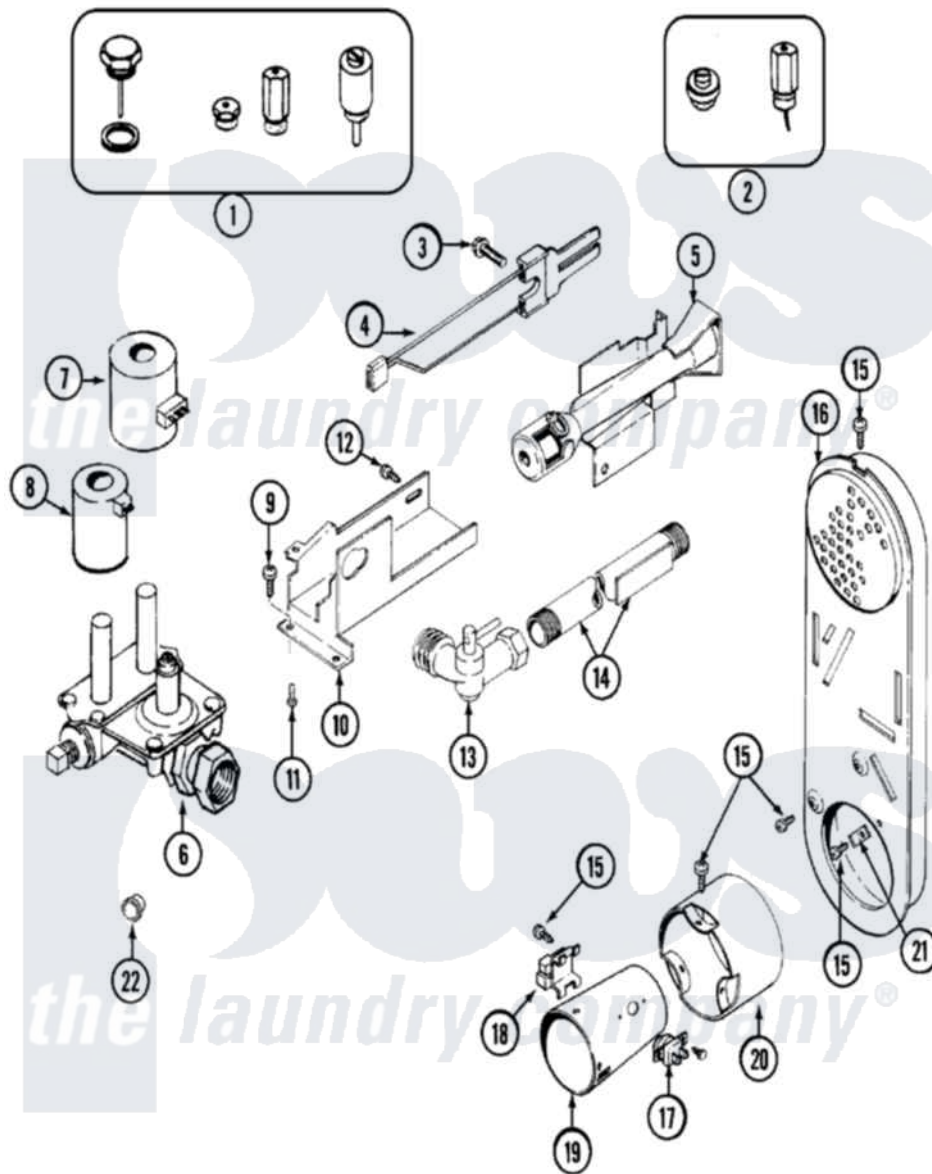

Maytag LDG8406AAM 06 - GAS VALVE

Maytag [Residential Maytag LDG8406AAM Dryer Parts](#) Parts Diagram 06 - GAS VALVE
 Click on the part number to view part

Item	Original Part Number	Replaced By	Status	Part Description
1	Y306195	MAL9000AXX		LP Gas Con
2	306204	33002924		Gas Conv K
3	304971			Screw Note: Screw, Igniter
4	304970	4391996		Ignitor
5	33001247	33002793		Burner Assembly
6	306176			Valve, Gas
7	306106			Coil, Holding And Booster--W
8	306105	694540		Coil, 60 Hz
9	Y313561			Screw---NA
10	314566			Gas Control Bracket
11	Y313559			Screw
12	314568	Y313559		Screw
"	314082	90767		Screw, 8A X 3/8 HeX Washer Head Tapping
13	Y303349			Angle Shut-Off, Gas Valve
"	33001842	3406051		Elbow Union Assembly Pipe And Bracket Assembly

14	Y303383	33001735	Series 18 Not Needed Use Vavle
15	211294	90767	Screw, 8A X 3/8 HeX Washer Head Tapping
16	Y308504	Not Available	INLET DUCT ASSEMBLY
17	303395		Thermostat, Hi-Limit
18	Y303377	338906	Radiant, Sensor
19	Y308548		Combustion Cone Assembly
20	Y303841		Cone, Extension
21	Y312890		Retainer, Heater Chamber
22	33001693		Cap, Gas Pipe