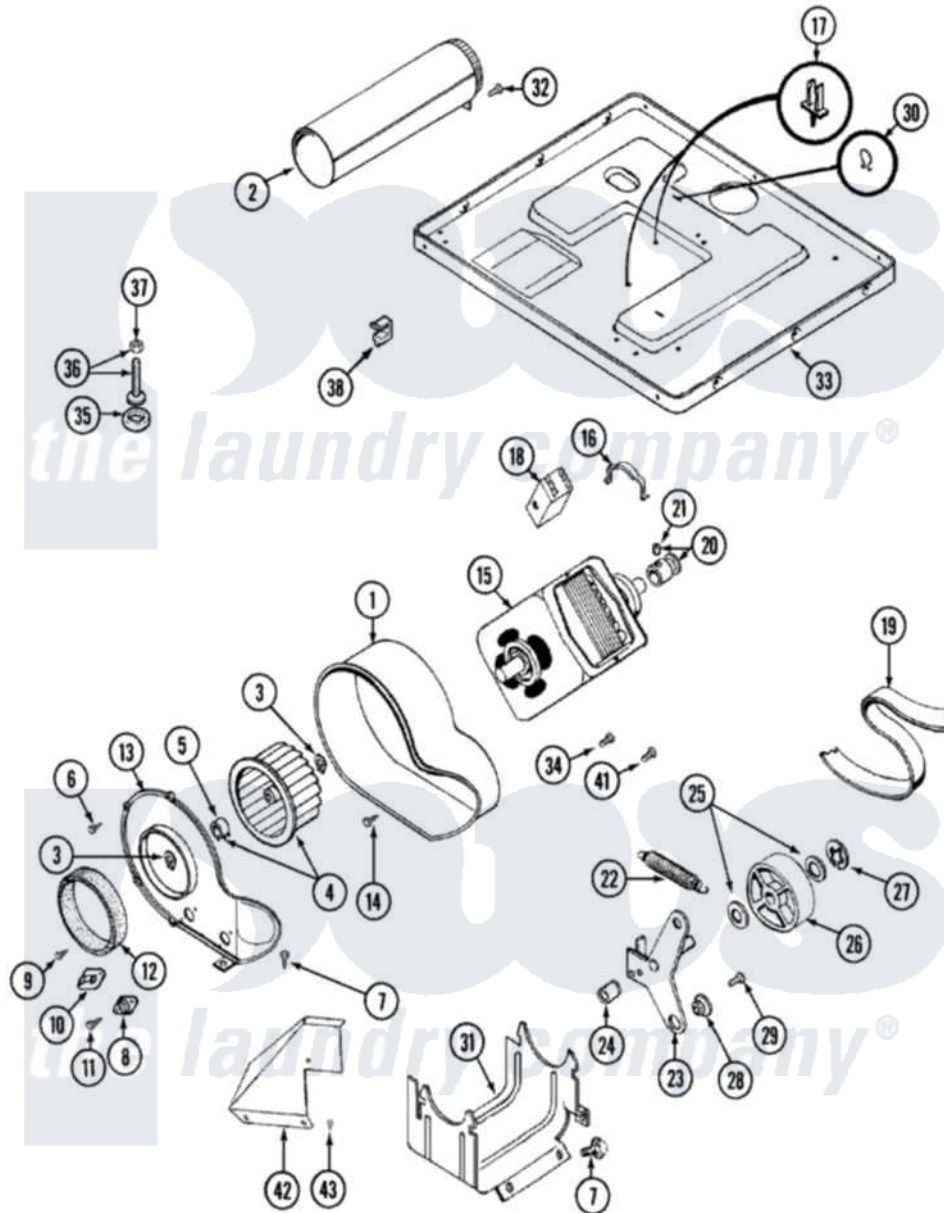

Maytag LDG8406AAM 07 - MOTOR DRIVE

Maytag [Residential Maytag LDG8406AAM Dryer Parts](#) Parts Diagram 07 - MOTOR DRIVE
 Click on the part number to view part

Item	Original Part Number	Replaced By	Status	Part Description
1	Y312893			Housing, Blower
2	Y303442			EXHAUST DUCT ASSEMBLY
3	410233	9703438		Ring-Retrn
4	Y303836			Blower Wheel Assembly And Clamp
5	312967			Clamp, Blower Housing
6	Y312961	W10116751		Screw
7	Y313561			Screw----NA
8	307250			Thermostat, Multi-Temp
9	211294	90767		Screw, 8A X 3/8 HeX Washer Head Tapping
10	306604			Cut-Off, Thermal Part Not Used
11	314848	W10116760		Screw
12	Y312901			Seal, Housing Cover
13	314846			Cover, Blower Housing
14	314818	1163839		Screw

15	Y303358	W10410999	Motor-Drive
16	Y015825		Clip, Motor To Motor Support
17	910343	488234	Screw 8-32 X 1/4
18	Y303879		Switch, Motor External Start
"	Y303877		Not Available SWITCH, MOTOR EXTERNAL START No.303358-2, No.303358-4, 303358-7
"	306207		Not Available (PROD. No.303358-8 & No.303358-9)
19	Y312959		Poly "V" Belt For Tumbler
20	Y305185	6-3051850	Pulley- MO
21	Y053241		Set Screw, Motor Pulley
22	Y303945		IDLER SPRING ASSY. W/PLUG
23	Y303363	6-3033630	Idler Arm
24	Y313582	W10116756	Spacer
25	Y312527		Washer, Idler Shaft
26	Y303705	6-3037050	Pulley- ID
27	312958	354987	Ring, Retaining
28	Y312894	315772	Sleeve, Idler Arm
29	Y014874		Screw, Idler Arm And Sleeve
30	901220		Ground Wire
31	312897		Not Available SUPPORT, MOTOR
32	Y310632	1163839	Screw
33	Y305084		Base Assembly
34	211294	90767	Screw, 8A X 3/8 HeX Washer Head Tapping
35	Y314137		Foot, Rubber
36	Y305086		Adjustable Leg And Nut
37	Y052740	62739	Nut, Lock
38	Y310376		Clip, Door Switch Harness
39	315471	22003298	Retainer, Wire
40	410490		Spring, Retainer Wire Harness
41	Y312961	W10116751	Screw