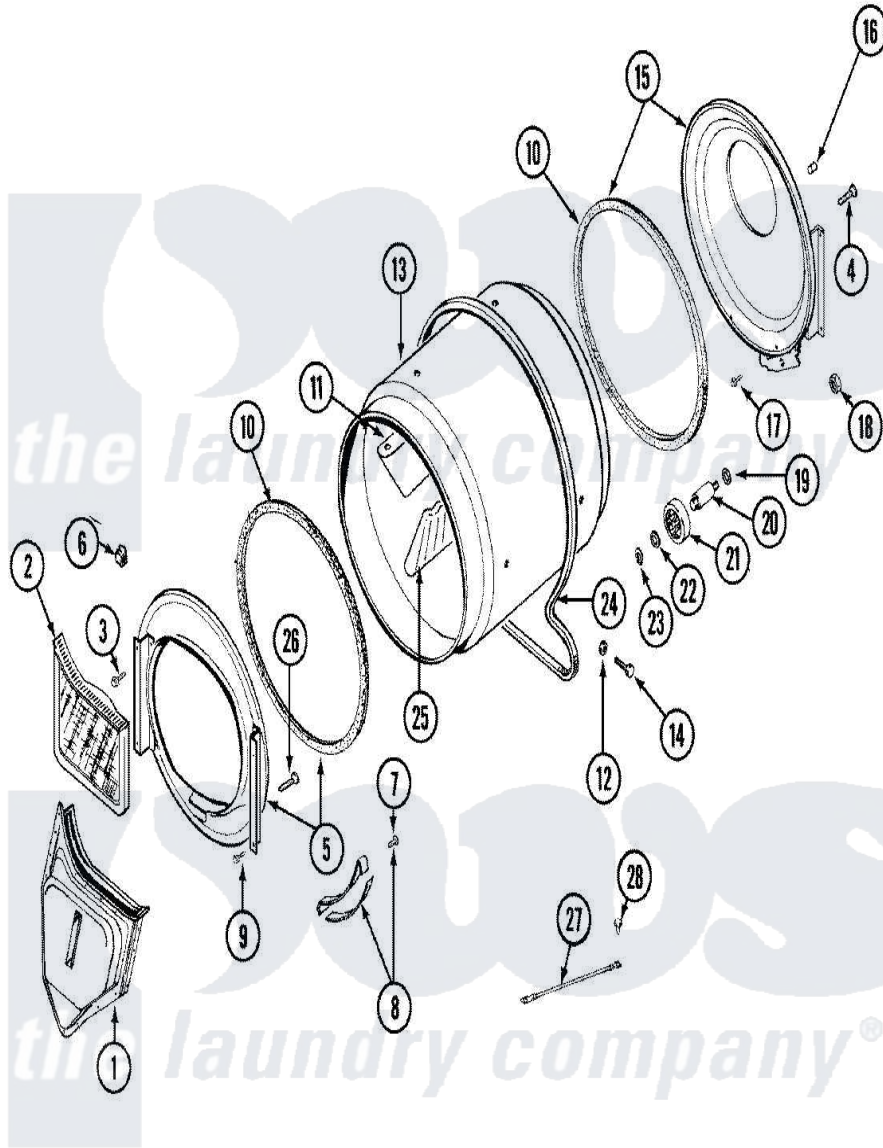

Maytag LDG8406AAM 08 - TUMBLER

Maytag [Residential Maytag LDG8406AAM Dryer Parts](#) Parts Diagram 08 - TUMBLER
 Click on the part number to view part

Item	Original Part Number	Replaced By	Status	Part Description
1	33001016			Outlet Duct Assembly
2	33001171	33002970		Lint Filte
3	313764		Not Available	SCREW
4	Y313561			Screw----NA
5	33001179			Front, Tumbler
6	Y310376			Clip, Door Switch Harness
7	210720			Rivet, Bearing To Tumbler Frmt
8	306508			Tumbler Bearing Kit ---W
9	Y310632	1163839		Screw
10	314820			Seal, Tumbler
11	33001012			Baffle
12	314158			Washer, Baffle To Tumbler
13	33001108		Not Available	DRYER TUMBLER, W/O BAFFLES
14	Y310759			Screw, Tumbler Baffles
15	33001178			Back, Tumbler
16	313915	31-3915		Tech Sheet

17	Y310632	1163839	Screw
18	312538	33001443	Nut, Hex
19	Y313347	312535	Washer, Vault Mounting Brk.
20	Y312948	6-3129480	Shaft- Tumbler
21	Y303373	12001541	Drum Roller/Washer Assembly--W
22	312535		Washer, Vault Mounting Brk.
23	410233	9703438	Ring-Retrn
24	Y312959		Poly "V" Belt For Tumbler
25	33001004		Baffle, Tall
26	Y314110	33002917	Screw, No.10-16
27	901220		Ground Wire
28	910343	488234	Screw 8-32 X 1/4