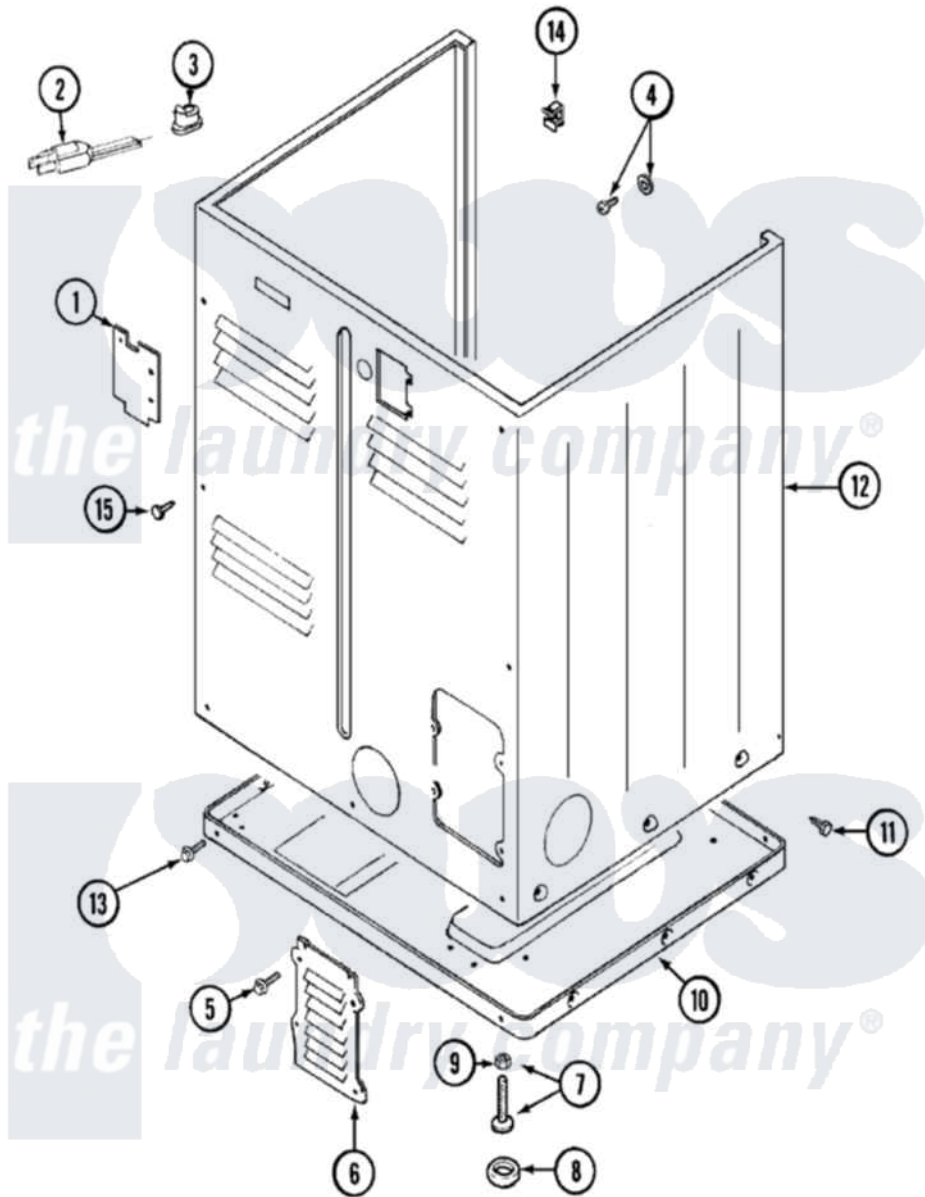

Maytag LDG8406ABE 02 - CABINET-REAR

Maytag [Residential Maytag LDG8406ABE Dryer Parts](#) Parts Diagram 02 - CABINET-REAR
 Click on the part number to view part

Item	Original Part Number	Replaced By	Status	Part Description
1	Y312905		Not Available	COVER, TERMINAL
2	33001246		Not Available	CORD, POWER
3	211881			Grommet, Cord Part Not Used-Gas Models Only
4	303846	22003781		Screw, Ground Strap
5	216423	3370225		Screw
6	Y312951		Not Available	ACCESS COVER, BACK
7	Y305086			Adjustable Leg And Nut
8	Y314137			Foot, Rubber
9	Y052740	62739		Nut, Lock
10	Y303361		Not Available	BASE ASSY. (UPPER & LOWER)
11	213007			Xfor Cabinet See Cabinet, Back
12	33001159	33001327		Cabinet
13	Y313561			Screw----NA
"	Y310632	1163839		Screw