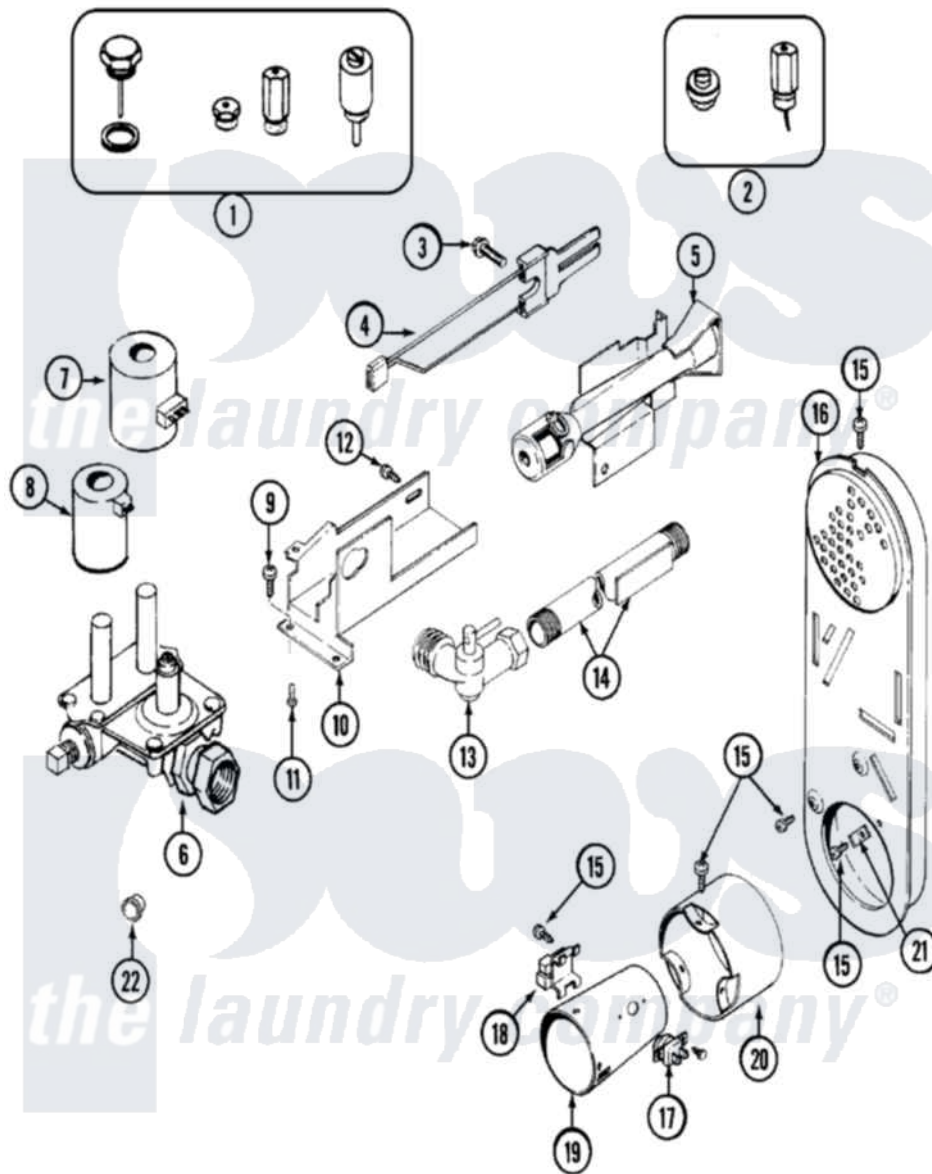

Maytag LDG8406ABE 06 - GAS VALVE

Maytag [Residential Maytag LDG8406ABE Dryer Parts](#) Parts Diagram 06 - GAS VALVE
 Click on the part number to view part

Item	Original Part Number	Replaced By	Status	Part Description
1	Y306195	MAL9000AXX		LP Gas Con
2	306204	33002924		Gas Conv K
3	304971			Screw Note: Screw, Igniter
4	304970	4391996		Ignitor
5	33001247	33002793		Burner Assembly
6	306176			Valve, Gas
7	306106			Coil, Holding And Booster--W
8	306105	694540		Coil, 60 Hz
9	Y313561			Screw---NA
10	314566			Gas Control Bracket
11	Y313559			Screw
12	314568	Y313559		Screw
"	314082	90767		Screw, 8A X 3/8 HeX Washer Head Tapping
13	Y303349			Angle Shut-Off, Gas Valve
"	33001842	3406051		Elbow Union Assembly Pipe And Bracket Assembly

14	Y303383	33001735	Series 18 Not Needed Use Vavle
15	211294	90767	Screw, 8A X 3/8 HeX Washer Head Tapping
16	Y308504	Not Available	INLET DUCT ASSEMBLY
17	303395		Thermostat, Hi-Limit
18	Y303377	338906	Radiant, Sensor
19	Y308548		Combustion Cone Assembly
20	Y303841		Cone, Extension
21	Y312890		Retainer, Heater Chamber
22	33001693		Cap, Gas Pipe