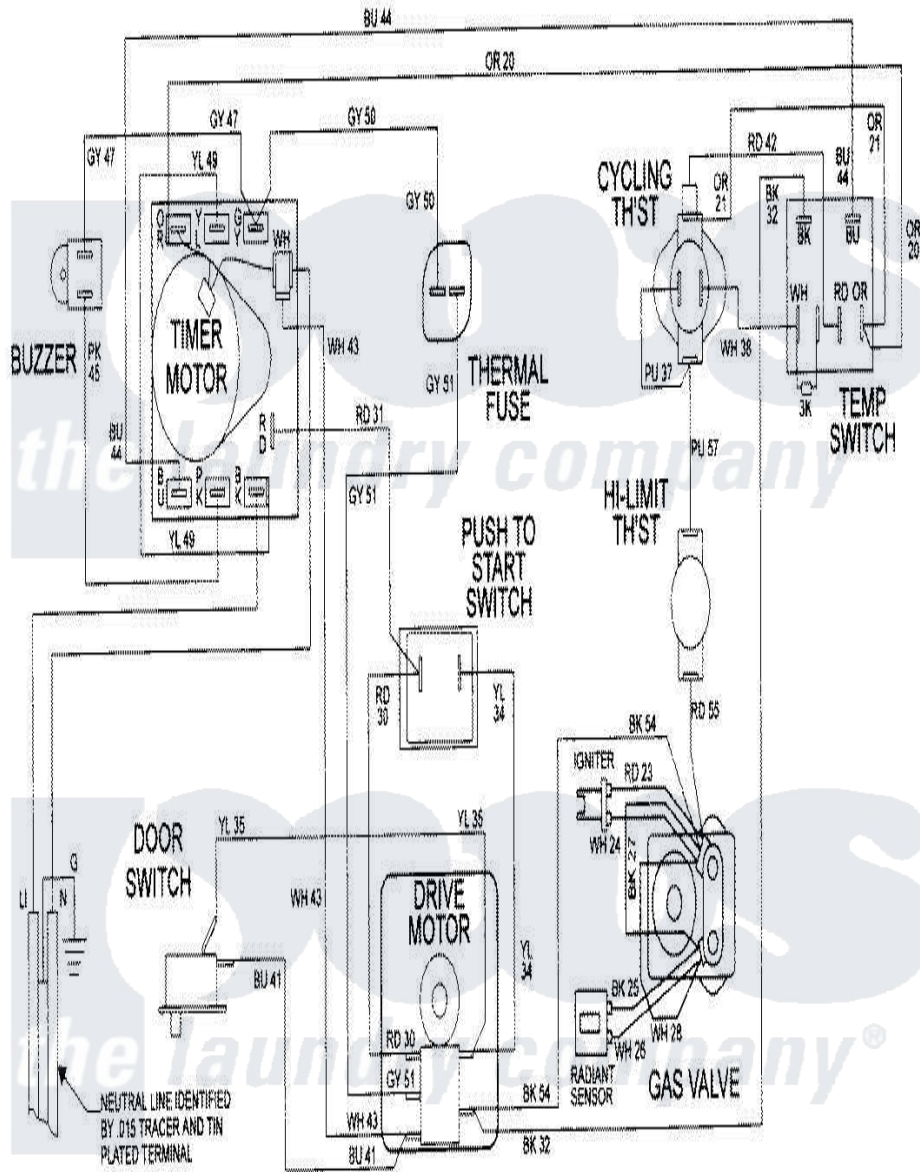

Maytag LDG8406ABE 09 - WIRING INFORMATION

POWER CORD

Maytag [Residential Maytag LDG8406ABE Dryer Parts](#) Parts Diagram 09 - WIRING INFORMATION
 Click on the part number to view part

Item	Original Part Number	Replaced By	Status	Part Description
NI	15001972		Not Available	WIRING INFORMATION