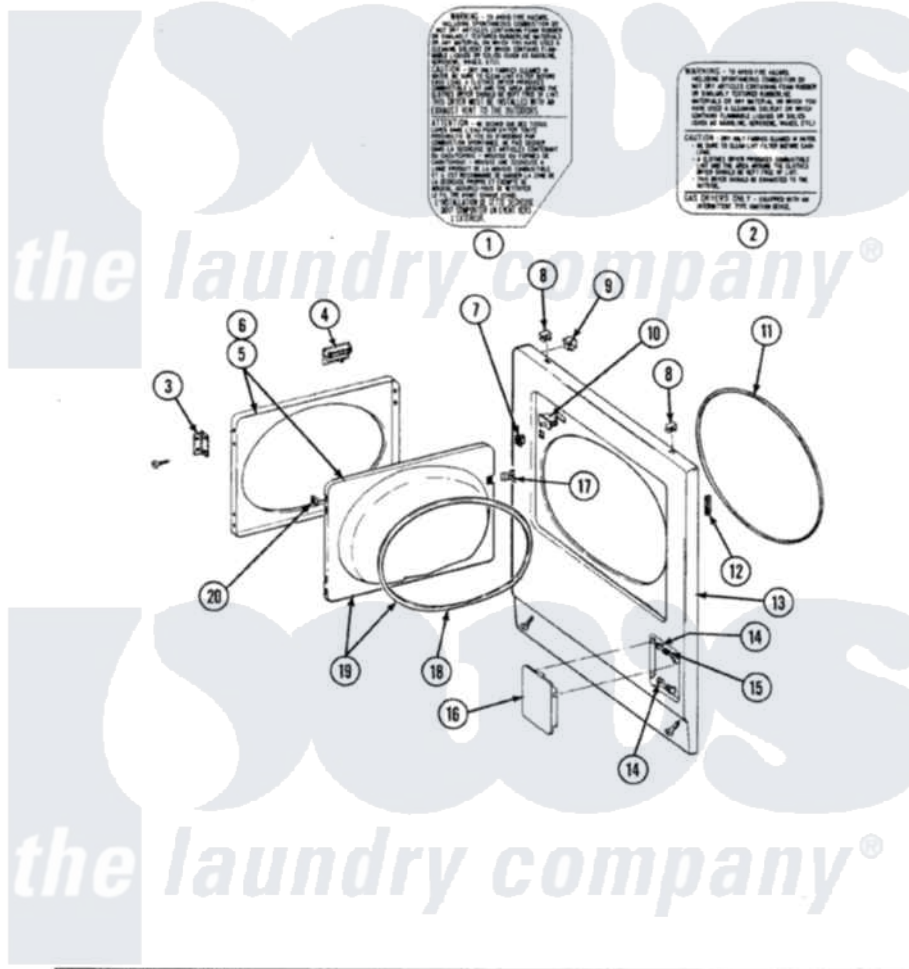

Maytag LDG8410 02 - FRONT PANEL & DOOR ASSEMBLY

SECTION: FRONT PANEL & DOOR ASSEMBLY
 MODEL: DE-DG MODELS

Issue Date: 8/92

Maytag [Residential Maytag LDG8410 Dryer Parts](#) Parts Diagram 02 - FRONT PANEL & DOOR ASSEMBLY
 Click on the part number to view part

Item	Original Part Number	Replaced By	Status	Part Description
1	314942			INSTRUCTION LABEL
2	314941		Not Available	LABEL, INSTRUCTION
3	Y314062			Screw, Door Hinge And Panel
"	307099	33001230		Hinge, Door
4	314972			Handle Door ALM
5	307111L	308061L		Door Assembly----NA
6	314966L		Not Available	DOOR PANEL ALMOND
7	306436			Door Latch Kit--W
8	212982	22001650		Fastener, Spring
9	Y310376			Clip, Door Switch Harness
10	Y305753	W10169313		Switch-Dor
11	314937			Seal, Front Panel
12	Y313907			Fastener, Twin
13	307998L			Front Panel----NA
14	312301		Not Available	BUSHING FOR ACCESS STUD
"	212949	22001866		Screw, Relay

15	312369		Sleeve, Access Panel Stud Part Not Used
16	302542L	Not Available	PART NOT USED. (DG ONLY)
17	314936	33001305	Strike, Door
"	314944	33001305	Strike, Door
18	314935	33001192	Seal, Door
19	307098	Not Available	DOOR, INNER (W/SEAL)
20	Y313910		Clip, Door Liner To Outer Panel