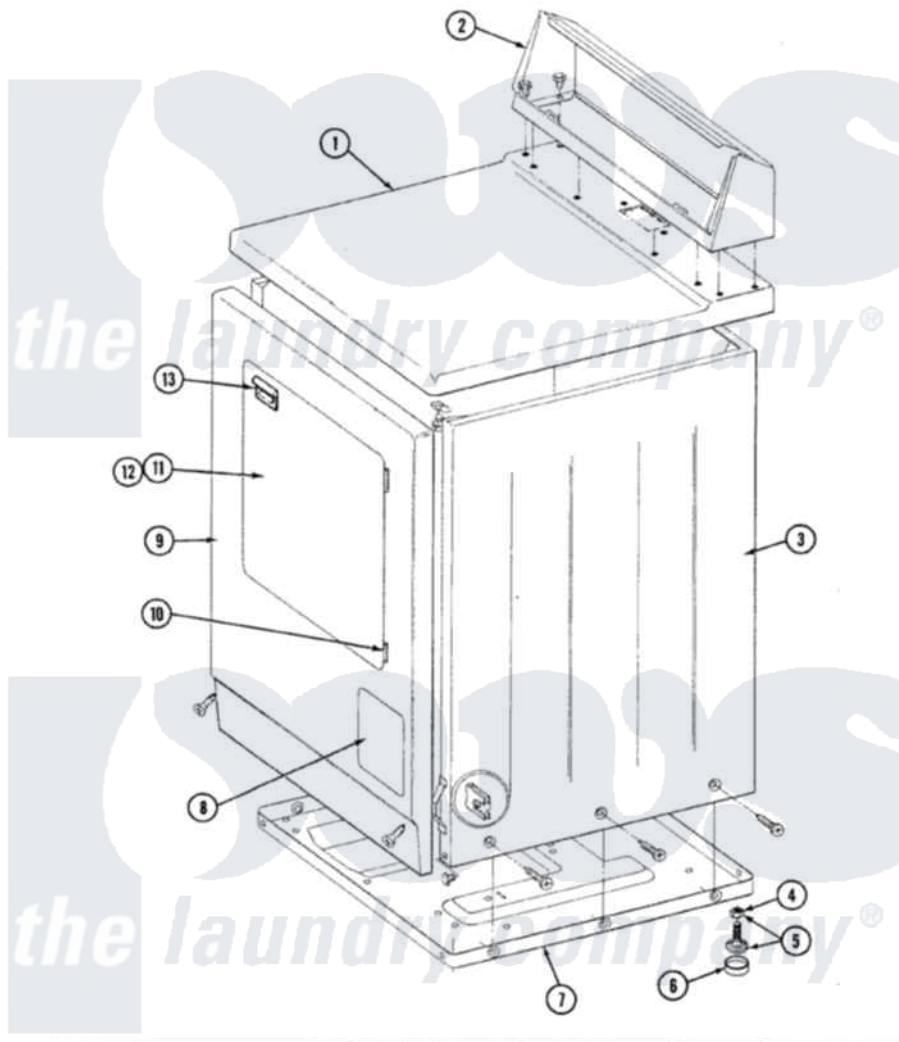

# Maytag LDG8410 03 - FRONT VIEW

SECTION: FRONT VIEW  
MODEL: DE-DG MODELS

Issue Date: 6/90

56

Maytag [Residential Maytag LDG8410 Dryer Parts](#) Parts Diagram 03 - FRONT VIEW  
Click on the part number to view part

Item	Original Part Number	Replaced By	Status	Part Description
1	<a href="#">307104L</a>			Top Cover Assembly
"	<a href="#">204445</a>			Screw And Fastener Assembly
2	<a href="#">305193L</a>			Console
"	<a href="#">Y313559</a>			Screw
3	307124L		Not Available	CABINET ASSY ALMOND
"	Y310632	<a href="#">1163839</a>		Screw
4	Y052740	<a href="#">62739</a>		Nut, Lock
5	<a href="#">Y305086</a>			Adjustable Leg And Nut
6	<a href="#">Y314137</a>			Foot, Rubber
7	Y303361		Not Available	BASE ASSY. (UPPER & LOWER)
8	302542L		Not Available	PART NOT USED. (DG ONLY)
9	<a href="#">307998L</a>			Front Panel---NA
10	307099	<a href="#">33001230</a>		Hinge, Door
11	307111L	<a href="#">308061L</a>		Door Assembly---NA
12	314966L		Not Available	DOOR PANEL ALMOND
13	<a href="#">314972</a>			Handle Door ALM