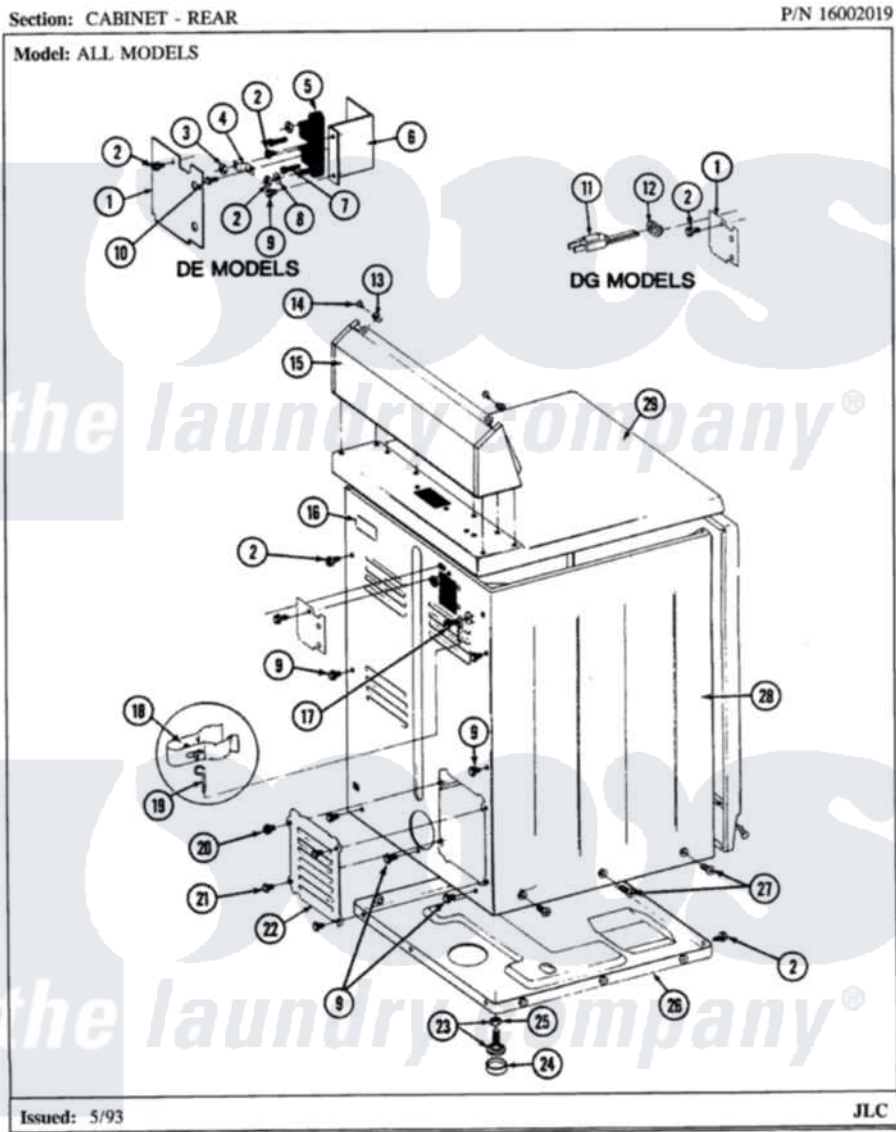

Maytag LDG8410AAL 02 - CABINET-REAR

Maytag [Residential Maytag LDG8410AAL Dryer Parts](#) Parts Diagram 02 - CABINET-REAR
 Click on the part number to view part

Item	Original Part Number	Replaced By	Status	Part Description
1	Y312905		Not Available	COVER, TERMINAL
13	215075			Fastener, Control Panel To Console
14	210932			Screw, No.8 X 9/16 Ctsk Note: Screw, Inlet Duct
15	Y305193			Console
16	214519			LABEL, ELECTRICAL INSTR. PART NOT USED-GAS MODELS ONLY
17	303846	22003781		Screw, Ground Strap
20	Y313559			Screw
21	211294	90767		Screw, 8A X 3/8 HeX Washer Head Tapping
22	Y312951		Not Available	ACCESS COVER, BACK
23	Y305086			Adjustable Leg And Nut
24	Y314137			Foot, Rubber
25	Y052740	62739		Nut, Lock
26	Y303361		Not Available	BASE ASSY. (UPPER & LOWER)

27 213077

Not Available

CAP FOR TIMER KNOB

28 [307124](#)

Cabinet

29 [307104](#)

Top Cover Assembly