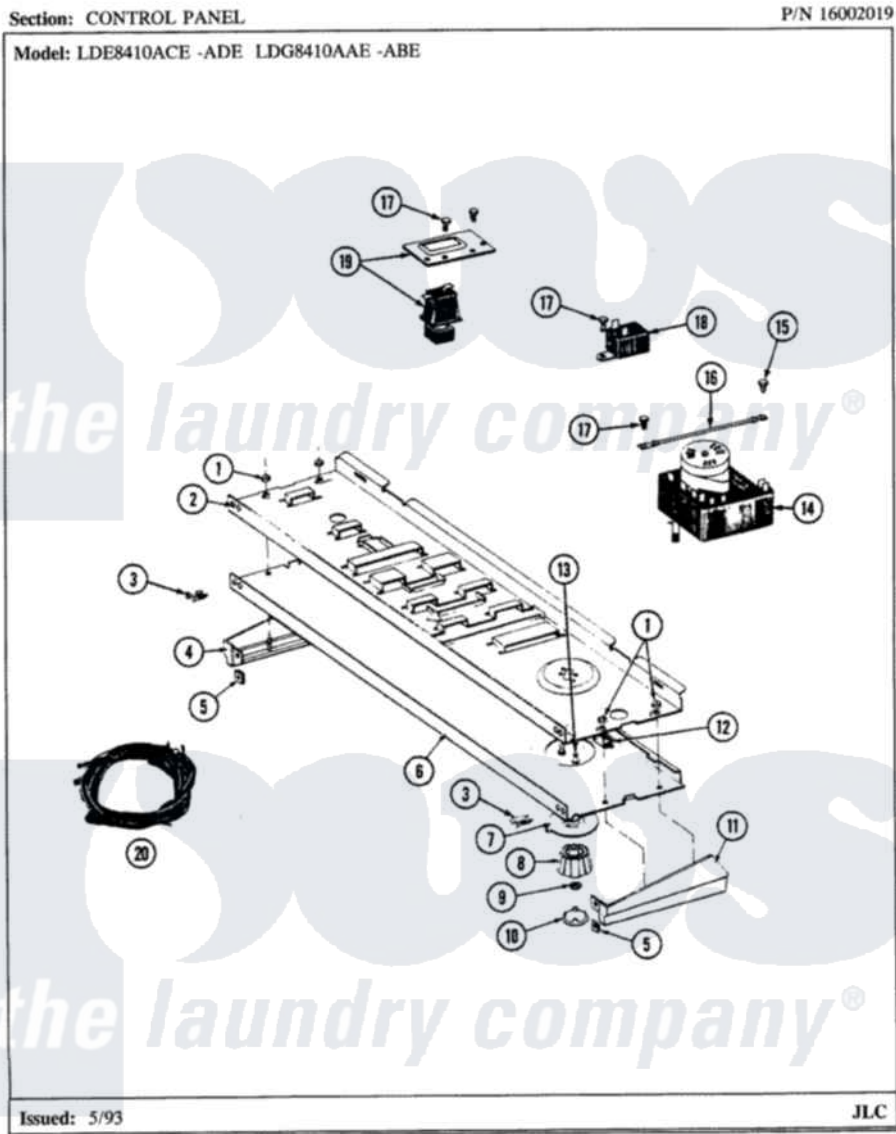

Maytag LDG8410AAL 04 - CONTROL PANEL

Maytag [Residential Maytag LDG8410AAL Dryer Parts](#) Parts Diagram 04 - CONTROL PANEL
 Click on the part number to view part

Item	Original Part Number	Replaced By	Status	Part Description
1	214872			Palnut, End Cap Note: Nut, Lamp Holder
2	314184			Back Up Plate
3	210932			Screw, No.8 X 9/16 Ctsk Note: Screw, Inlet Duct
4	308469		Not Available	END CAP L.H.
5	214894			Fastener, End Cap
6	308647		Not Available	CONTROL PANEL
7	315438		Not Available	SKIRT, TIMER DIAL
8	315422	33001255		Knob, Timer
9	312273			Nut, Control Knob
10	216057		Not Available	CAP, KNOB
11	Y308470			End Cap RH
12	214897			Pad, Control Panel
13	315317	488234		Screw 8-32 X 1/4
14	Y308254			Timer
15	211204	00767		Screw, 8A X 3/8 HeX Washer

15	211294	30707	Head Tapping
16	204807		Ground Wire, Supp. Plte To Top Cover
17	211168	W10139210	Screw, 8-18 X 5/16
18	305205	694419	Mini-Buzzer
19	308468	307305	Switch Push To Start