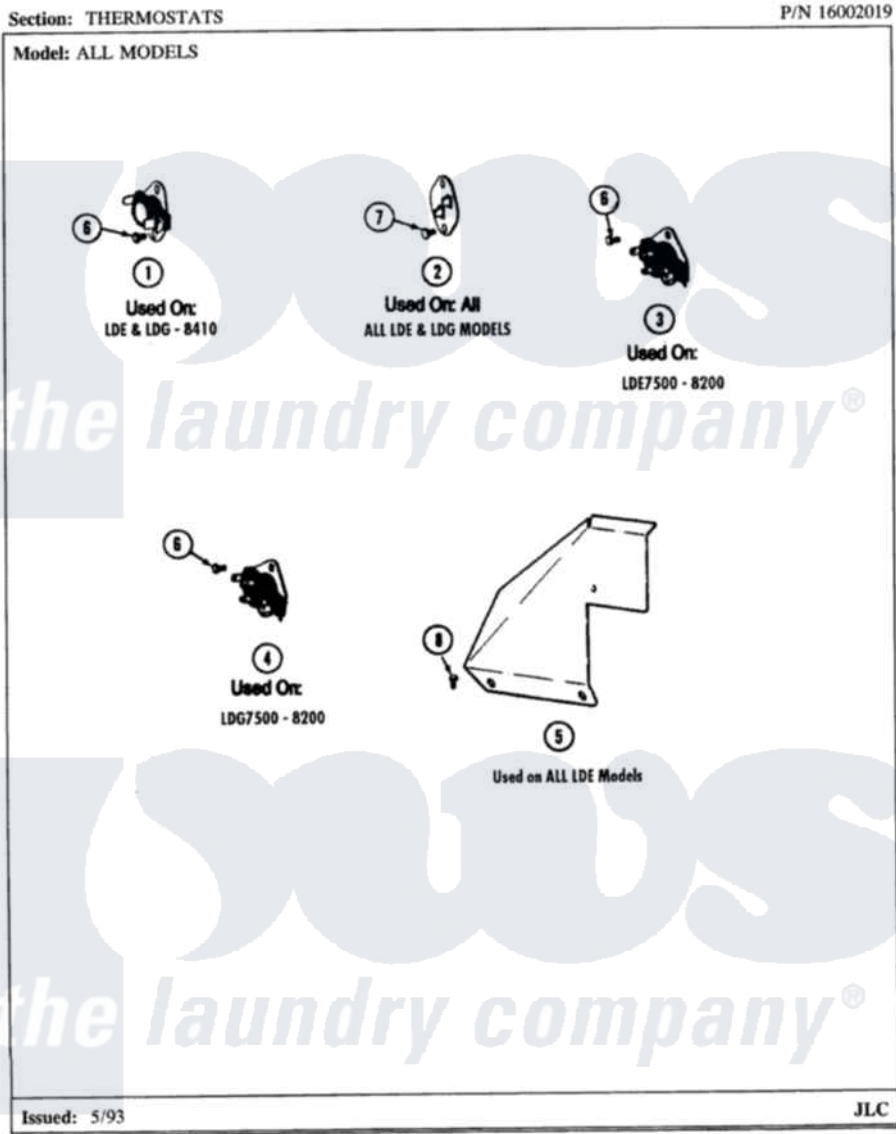

Maytag LDG8410AAL 10 - THERMOSTATS

Maytag [Residential Maytag LDG8410AAL Dryer Parts](#) Parts Diagram 10 - THERMOSTATS
 Click on the part number to view part

Item	Original Part Number	Replaced By	Status	Part Description
1	Y304475			Cycling Thermostat 140 Deg.
2	306604			Cut-Off, Thermal Part Not Used
6	211294	90767		Screw, 8A X 3/8 HeX Washer Head Tapping
7	314848	W10116760		Screw