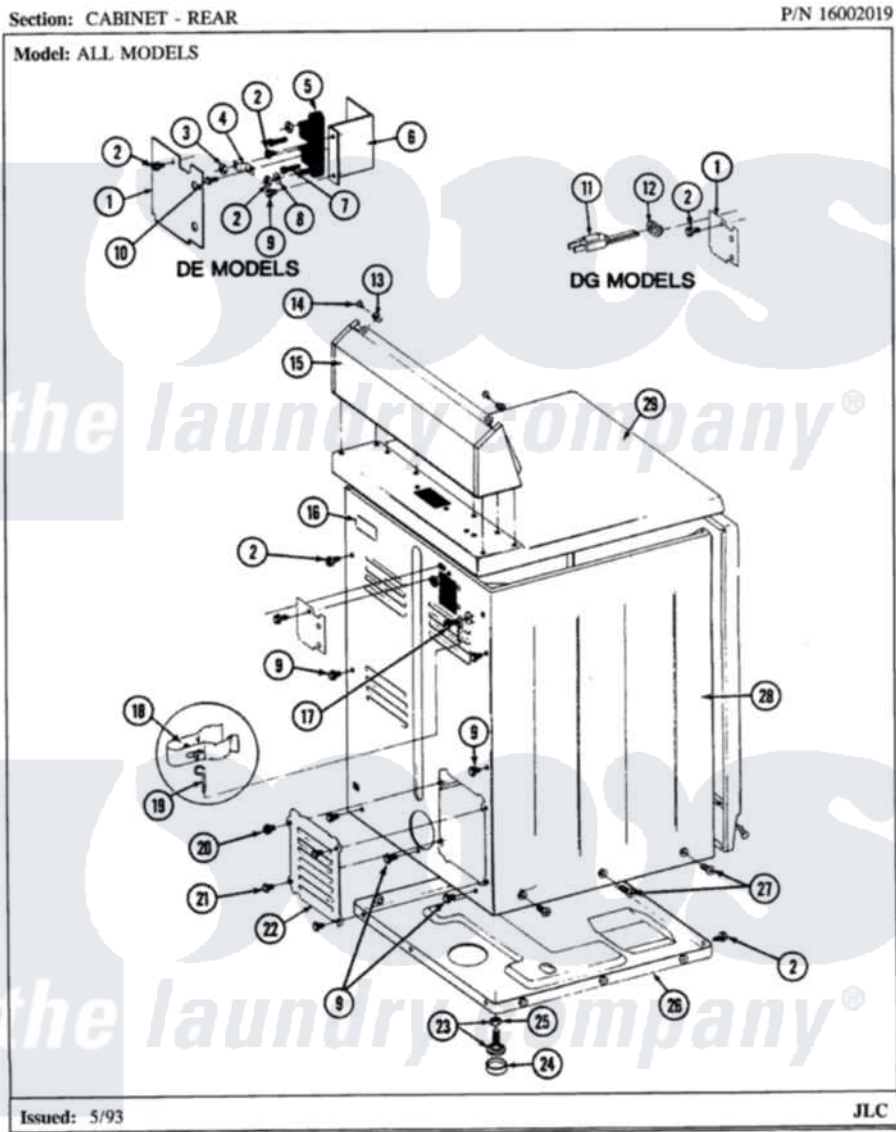

Maytag LDG8410AAW 02 - CABINET-REAR

Maytag [Residential Maytag LDG8410AAW Dryer Parts](#) Parts Diagram 02 - CABINET-REAR
 Click on the part number to view part

Item	Original Part Number	Replaced By	Status	Part Description
1	Y312905		Not Available	COVER, TERMINAL
13	215075			Fastener, Control Panel To Console
14	210932			Screw, No.8 X 9/16 Ctsk Note: Screw, Inlet Duct
15	Y305193			Console
16	214519			LABEL, ELECTRICAL INSTR. PART NOT USED-GAS MODELS ONLY
17	303846	22003781		Screw, Ground Strap
20	Y313559			Screw
21	211294	90767		Screw, 8A X 3/8 HeX Washer Head Tapping
22	Y312951		Not Available	ACCESS COVER, BACK
23	Y305086			Adjustable Leg And Nut
24	Y314137			Foot, Rubber
25	Y052740	62739		Nut, Lock
26	Y303361		Not Available	BASE ASSY. (UPPER & LOWER)

27 213077

Not Available

CAP FOR TIMER KNOB

28 [307124](#)

Cabinet

29 [307104](#)

Top Cover Assembly