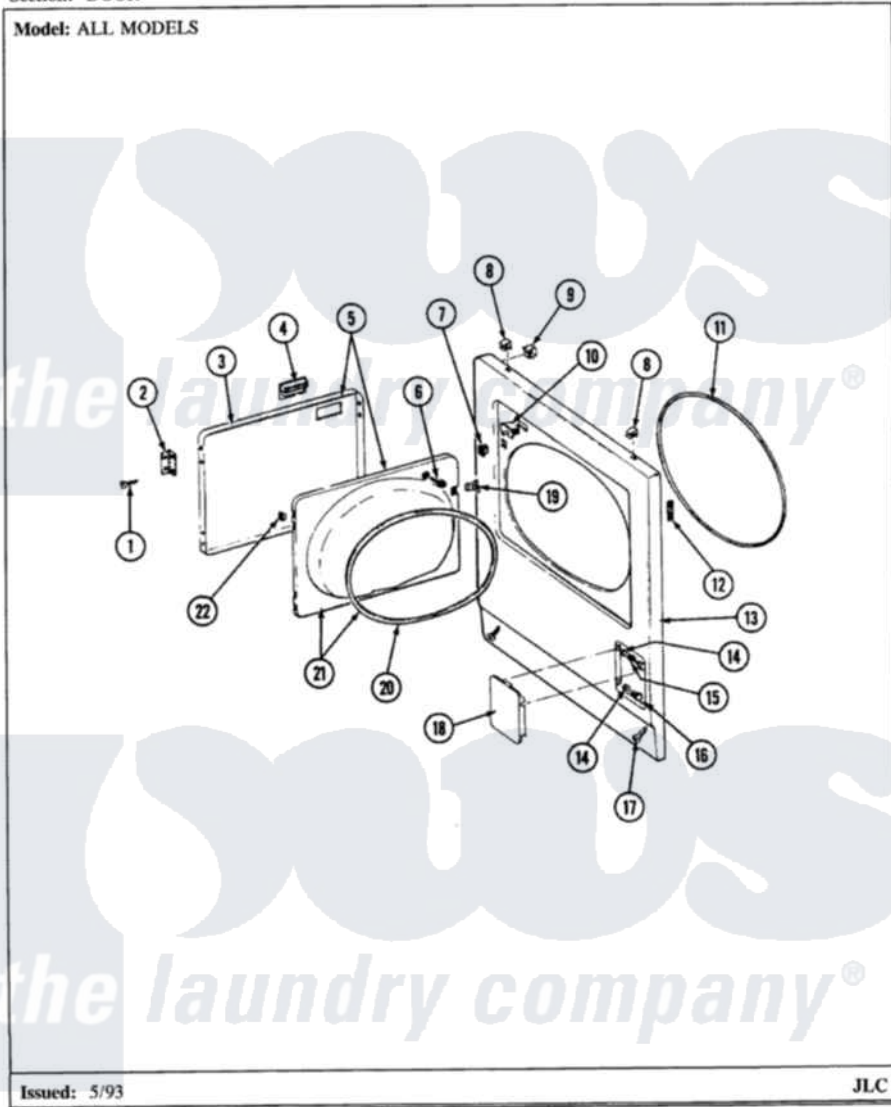

Maytag LDG8410AAW 06 - DOOR

Section: DOOR

P/N 16002019

Model: ALL MODELS

Issued: 5/93

JLC

Maytag [Residential Maytag LDG8410AAW Dryer Parts](#) Parts Diagram 06 - DOOR

[Click on the part number to view part](#)

Item	Original Part Number	Replaced By	Status	Part Description
1	Y314062			Screw, Door Hinge And Panel
2	307099	33001230		Hinge, Door
3	314966			Panel, Outer
4	314946			Handle White
5	Y307111		Not Available	DOOR ASSY. COMPLETE (WHT)
6	312960	489355		Screw, 8 X 1/2
7	306436			Door Latch Kit-W
8	212982	22001650		Fastener, Spring
9	Y310376			Clip, Door Switch Harness
10	Y305753	W10169313		Switch-Dor
11	314937			Seal, Front Panel
12	Y313907			Fastener, Twin
19	314936	33001305		Strike, Door
20	314935	33001192		Seal, Door
21	307098		Not Available	DOOR, INNER (W/SEAL)
				Clip, Door Latch To Outer