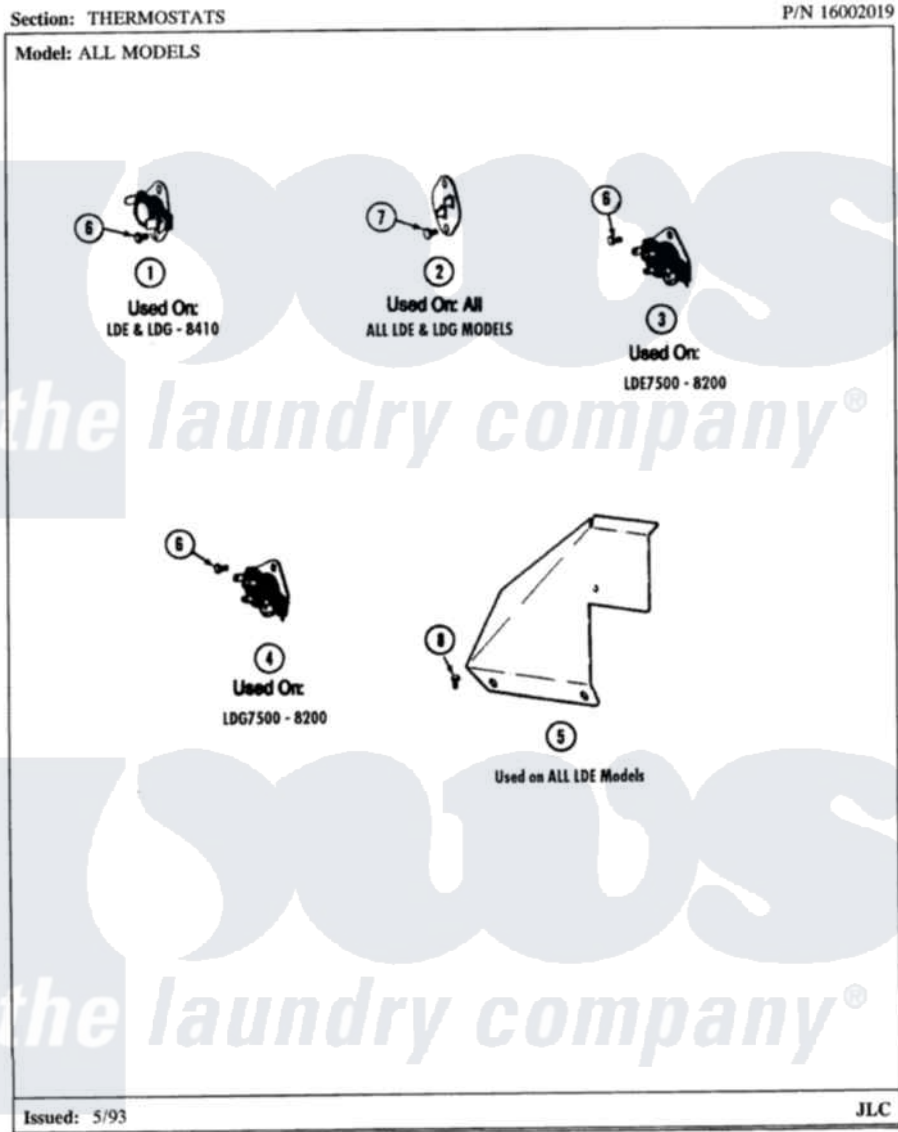

Maytag LDG8410AAW 10 - THERMOSTATS

Maytag [Residential Maytag LDG8410AAW Dryer Parts](#) Parts Diagram 10 - THERMOSTATS
 Click on the part number to view part

Item	Original Part Number	Replaced By	Status	Part Description
1	Y304475			Cycling Thermostat 140 Deg.
2	306604			Cut-Off, Thermal Part Not Used
6	211294	90767		Screw, 8A X 3/8 HeX Washer Head Tapping
7	314848	W10116760		Screw