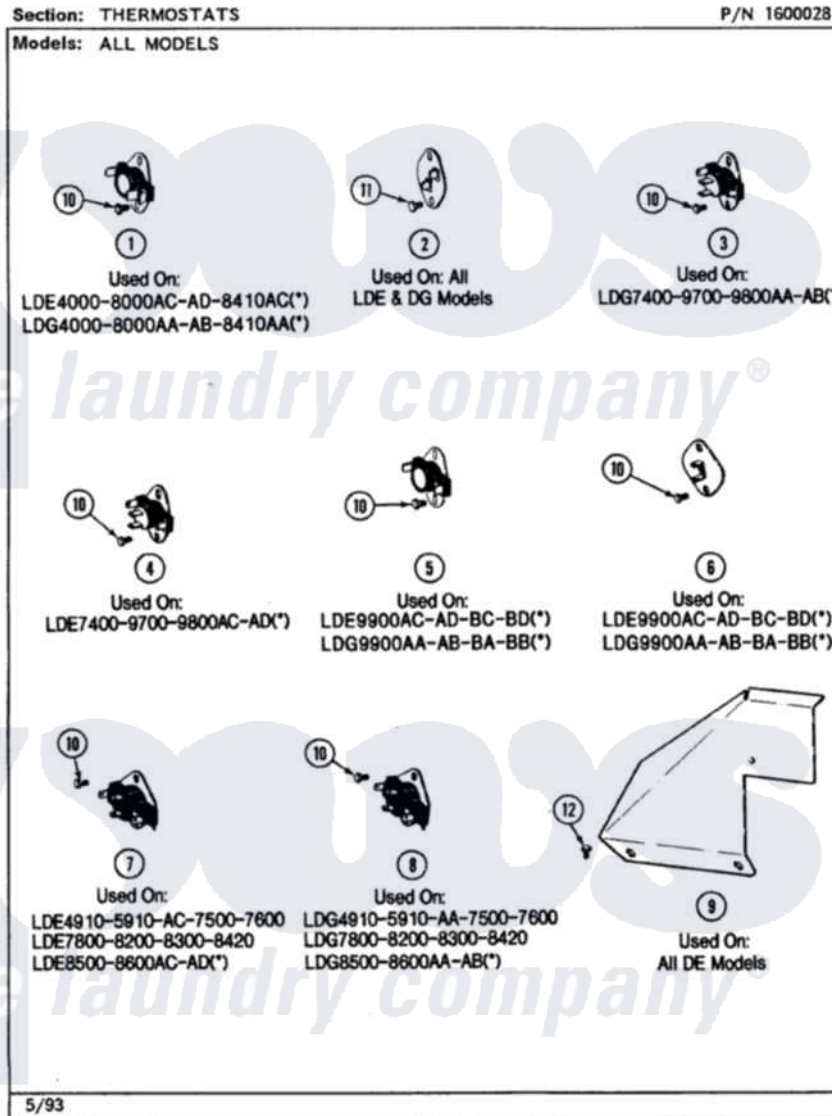

**Maytag LDG8410AAW 11 - THERMOSTATS
(LDG8410AAL,AAW,ABL,ABW)**

Maytag Residential Maytag LDG8410AAW Dryer Parts Parts Diagram 11 - THERMOSTATS
(LDG8410AAL,AAW,ABL,ABW)
Click on the part number to view part

Item	Original Part Number	Replaced By	Status	Part Description
1	Y304475			Cycling Thermostat 140 Deg.
2	306604			Cut-Off, Thermal Part Not Used
3	306910			Thermostat, Multi Temp Note: Thermostat
4	306911			Thermostat, Multi-Temp
5	307200			Thermostat, Limit
6	307208			Thermistor, Temp. Control
8	307250			Thermostat, Multi-Temp
10	211294	90767		Screw, 8A X 3/8 HeX Washer Head Tapping
11	314848	W10116760		Screw