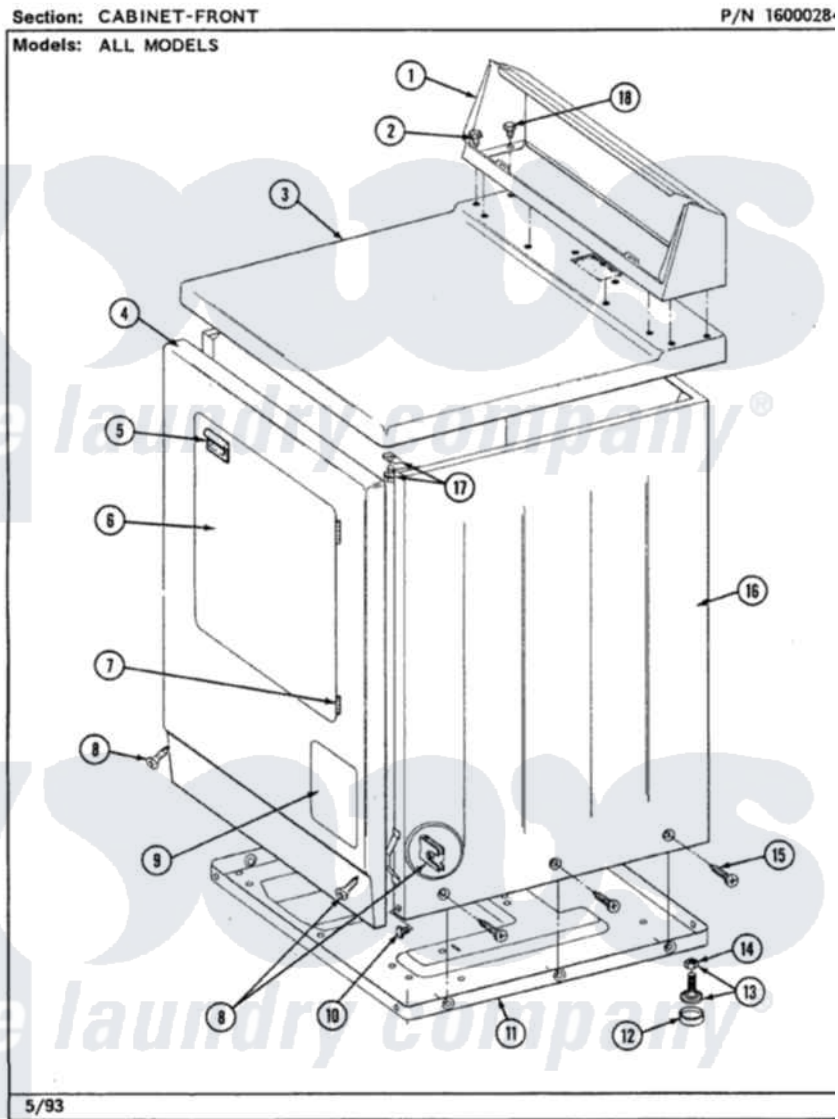

Maytag LDG8410ABL 01 - CABINET-FRONT (LDG8410AA,AAW,ABL,ABW)

Maytag Residential Maytag LDG8410ABL Dryer Parts Parts Diagram 01 - CABINET-FRONT
 (LDG8410AA,AAW,ABL,ABW)
 Click on the part number to view part

Item	Original Part Number	Replaced By	Status	Part Description
1	305193L			Console
2	Y313559			Screw
3	307104L			Top Cover Assembly
4	307998L			Front Panel---NA
5	314972			Handle Door ALM
6	314966L		Not Available	DOOR PANEL ALMOND
"	307111L	308061L		Door Assembly---NA
7	307099	33001230		Hinge, Door
8	204439			Screw And Fstner Assembly
9	302542L		Not Available	PART NOT USED. (DG ONLY)
10	Y310632	1163839		Screw
11	Y303361		Not Available	BASE ASSY. (UPPER & LOWER)
12	Y314137			Foot, Rubber
13	Y305086			Adjustable Leg And Nut
14	Y052740	62739		Nut, Lock

15	213007		Xfor Cabinet See Cabinet, Back
16	307124L	Not Available	CABINET ASSY ALMOND
17	204445		Screw And Fastener Assembly
18	211294	90767	Screw, 8A X 3/8 HeX Washer Head Tapping