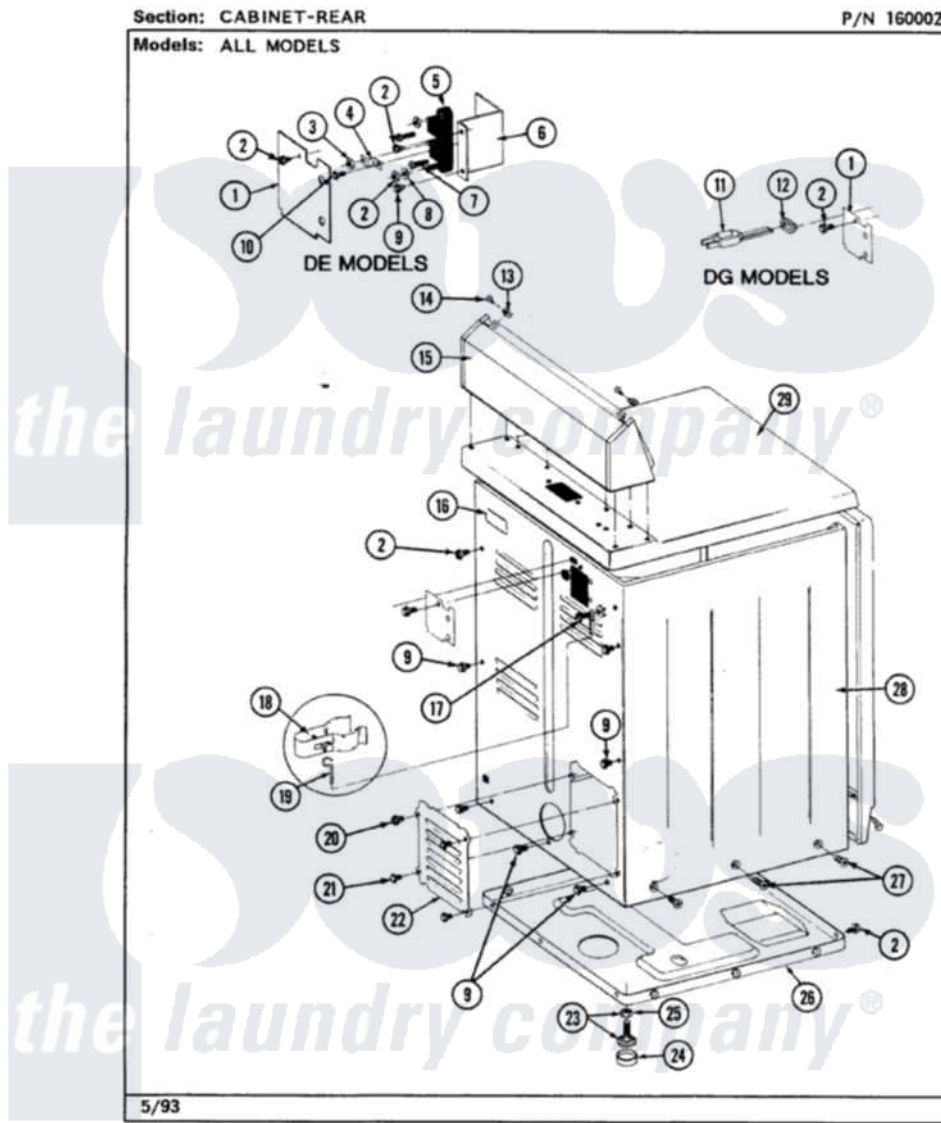

Maytag LDG8410ABL 03 - CABINET-REAR (LDG8410AAL,AAW,ABL,ABW)

Maytag [Residential Maytag LDG8410ABL Dryer Parts](#) Parts Diagram 03 - CABINET-REAR
(LDG8410AAL,AAW,ABL,ABW)
[Click on the part number to view part](#)

Item	Original Part Number	Replaced By	Status	Part Description
1	Y312905		Not Available	COVER, TERMINAL
2	Y313561			Screw---NA
9	Y310632	1163839		Screw
11	302521		Not Available	CORD, POWER PART NOT USED-GAS MODELS ONLY
12	211881			Grommet, Cord Part Not Used-Gas Models Only
13	215075			Fastener, Control Panel To Console
14	210932			Screw, No.8 X 9/16 Ctsk Note: Screw, Inlet Duct
15	305193L			Console
16	214519			LABEL, ELECTRICAL INSTR. PART NOT USED-GAS MODELS ONLY
17	303846	22003781		Screw, Ground Strap
18	301548			Clamp, Ground Wire
19	311155			Ground Wire And Clamp

20	Y313559		Screw
21	211294	90767	Screw, 8A X 3/8 HeX Washer Head Tapping
22	Y312951	Not Available	ACCESS COVER, BACK
23	Y305086		Adjustable Leg And Nut
24	Y314137		Foot, Rubber
25	Y052740	62739	Nut, Lock
26	Y303361	Not Available	BASE ASSY. (UPPER & LOWER)
27	213077	Not Available	CAP FOR TIMER KNOB
28	307124L	Not Available	CABINET ASSY ALMOND
29	307104L		Top Cover Assembly