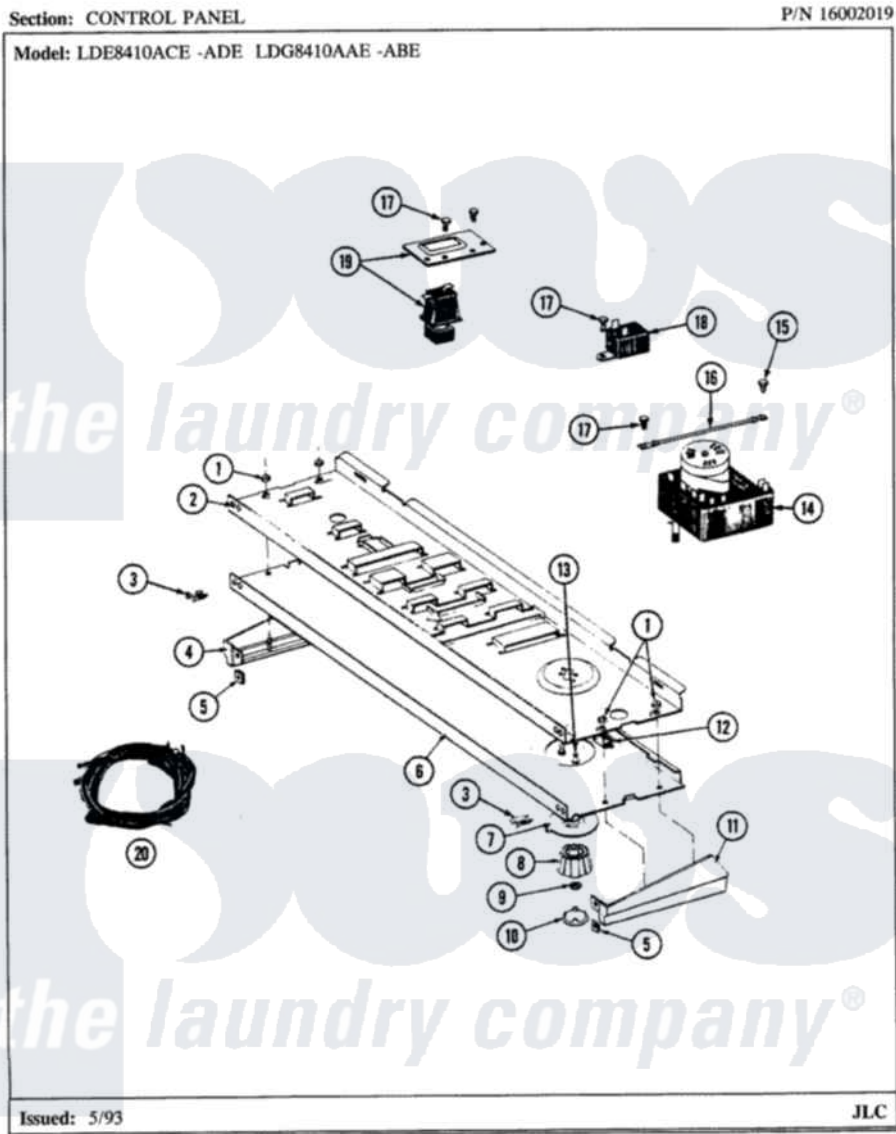

# Maytag LDG8410ABL 04 - CONTROL PANEL

Maytag Residential Maytag LDG8410ABL Dryer Parts Parts Diagram 04 - CONTROL PANEL  
 Click on the part number to view part

Item	Original Part Number	Replaced By	Status	Part Description
1	<a href="#">214872</a>			Palnut, End Cap Note: Nut, Lamp Holder
2	<a href="#">314184</a>			Back Up Plate
3	<a href="#">210932</a>			Screw, No.8 X 9/16 Ctsk Note: Screw, Inlet Duct
4	308469		Not Available	END CAP L.H.
5	<a href="#">214894</a>			Fastener, End Cap
6	308647		Not Available	CONTROL PANEL
7	315438		Not Available	SKIRT, TIMER DIAL
8	315422	<a href="#">33001255</a>		Knob, Timer
9	<a href="#">312273</a>			Nut, Control Knob
10	216057		Not Available	CAP, KNOB
11	<a href="#">Y308470</a>			End Cap RH
12	<a href="#">214897</a>			Pad, Control Panel
13	315317	<a href="#">488234</a>		Screw 8-32 X 1/4
14	<a href="#">Y308254</a>			Timer
15	211204	<a href="#">00767</a>		Screw, 8A X 3/8 HeX Washer

15	211294	<a href="#">30707</a>	Head Tapping
16	<a href="#">204807</a>		Ground Wire, Supp. Plte To Top Cover
17	211168	<a href="#">W10139210</a>	Screw, 8-18 X 5/16
18	305205	<a href="#">694419</a>	Mini-Buzzer
19	308468	<a href="#">307305</a>	Switch Push To Start