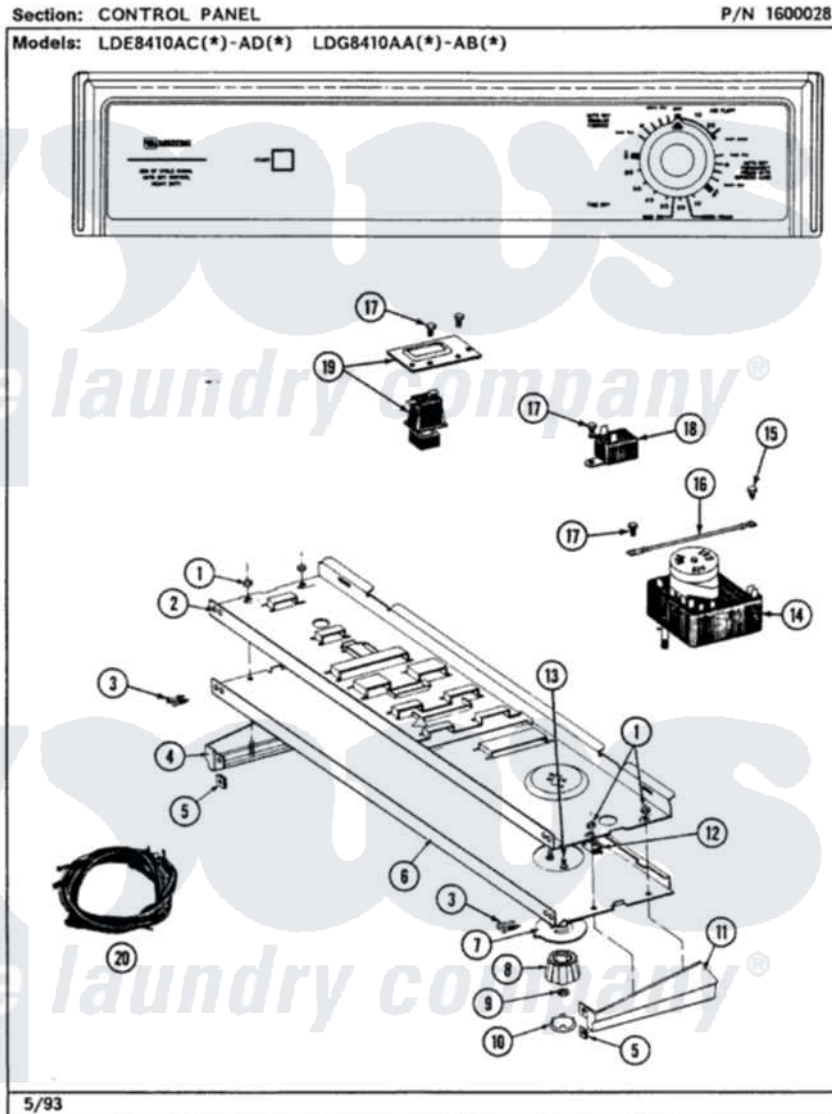

**Maytag LDG8410ABL 05 - CONTROL PANEL  
(LDG8410AAL,AAW,ABL,ABW)**

Maytag [Residential Maytag LDG8410ABL Dryer Parts](#) Parts Diagram 05 - CONTROL PANEL  
(LDG8410AAL,AAW,ABL,ABW)  
[Click on the part number to view part](#)

Item	Original Part Number	Replaced By	Status	Part Description
1	<a href="#">214872</a>			Palnut, End Cap Note: Nut, Lamp Holder
2	<a href="#">314184</a>			Back Up Plate
3	<a href="#">210932</a>			Screw, No.8 X 9/16 Ctsk Note: Screw, Inlet Duct
4	207215		Not Available	END CAP LH
5	<a href="#">214894</a>			Fastener, End Cap
6	307951		Not Available	CONTROL PANEL
7	<a href="#">315042</a>			Dial Skirt
8	<a href="#">315041</a>			Knob, Timer
9	<a href="#">312273</a>			Nut, Control Knob
10	215821		Not Available	CAP, KNOB
11	207216		Not Available	END CAP RH
12	<a href="#">214897</a>			Pad, Control Panel
13	315317	<a href="#">488234</a>		Screw 8-32 X 1/4

14	<a href="#">Y308254</a>		Timer
15	211294	<a href="#">90767</a>	Screw, 8A X 3/8 HeX Washer Head Tapping
16	<a href="#">204807</a>		Ground Wire, Supp. Plte To Top Cover
17	211168	<a href="#">W10139210</a>	Screw, 8-18 X 5/16
18	305205	<a href="#">694419</a>	Mini-Buzzer
19	308468	<a href="#">307305</a>	Switch Push To Start
20	308495	Not Available	HARNES, WIRE
"	307947	Not Available	WIRE HARNES
21	16000327	Not Available	GUIDE, QUICK REF. - MAYTAG
"	315234	Not Available	MANUAL, USE & CARE
"	315235	Not Available	MANUAL, USE & CARE