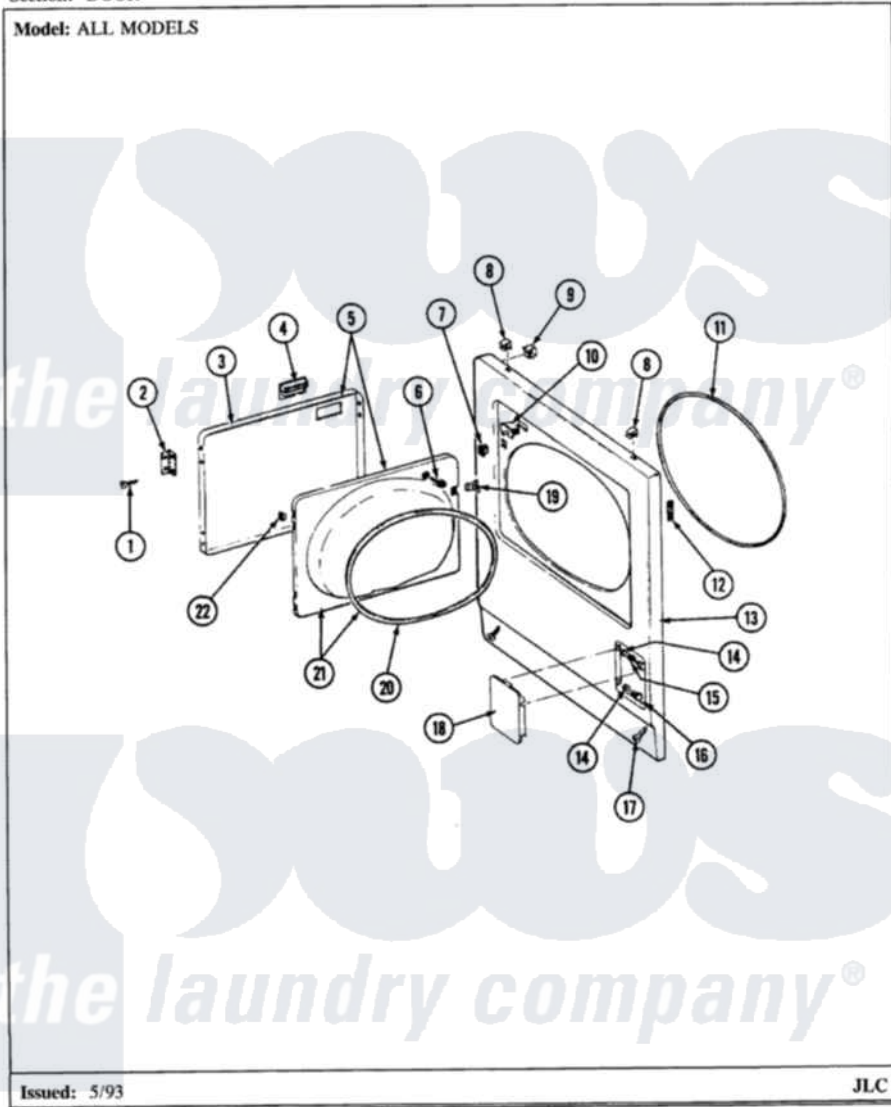

Maytag LDG8410ABL 06 - DOOR

Section: DOOR

P/N 16002019

Model: ALL MODELS

Issued: 5/93

JLC

Maytag [Residential Maytag LDG8410ABL Dryer Parts](#) Parts Diagram 06 - DOOR

[Click on the part number to view part](#)

Item	Original Part Number	Replaced By	Status	Part Description
1	Y314062			Screw, Door Hinge And Panel
2	307099	33001230		Hinge, Door
3	314966			Panel, Outer
4	314946			Handle White
5	Y307111		Not Available	DOOR ASSY. COMPLETE (WHT)
6	312960	489355		Screw, 8 X 1/2
7	306436			Door Latch Kit-W
8	212982	22001650		Fastener, Spring
9	Y310376			Clip, Door Switch Harness
10	Y305753	W10169313		Switch-Dor
11	314937			Seal, Front Panel
12	Y313907			Fastener, Twin
19	314936	33001305		Strike, Door
20	314935	33001192		Seal, Door
21	307098		Not Available	DOOR, INNER (W/SEAL)
				Clip, Door Latch To Outer