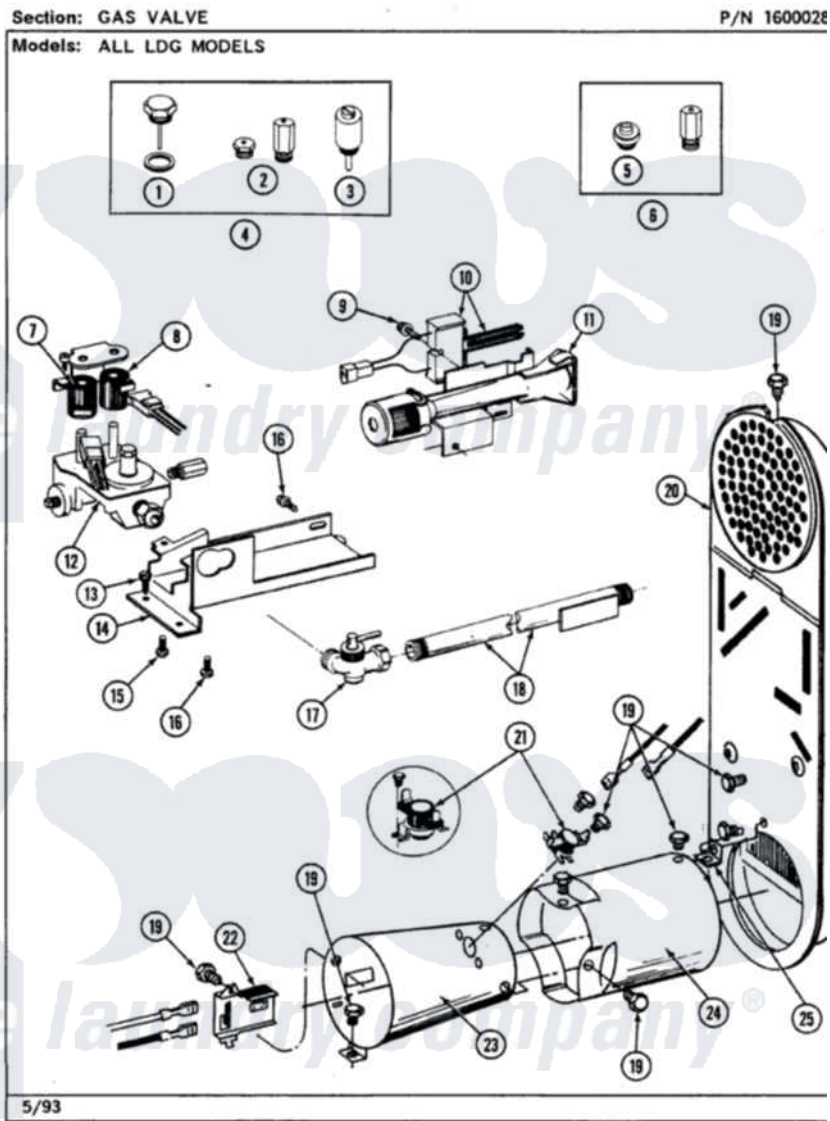

Maytag LDG8410ABL 08 - GAS VALVE (LDG8410AAL,AAW,ABL,ABW)

Maytag Residential Maytag LDG8410ABL Dryer Parts Parts Diagram 08 - GAS VALVE (LDG8410AAL,AAW,ABL,ABW)
Click on the part number to view part

Item	Original Part Number	Replaced By	Status	Part Description
1	302810			Screw Assembly - Blue Block Ope
2	305861		Not Available	MAIN BURNER ORIFICE KIT-LPG
3	306184		Not Available	PLUG, BLOCKING (LPG REGULATOR)
4	Y306195	MAL9000AXX		LP Gas Con
5	314602	694424		Leak, Limiter
6	306204	33002924		Gas Conv K
7	306106			Coil, Holding And Booster-W
8	306105	694540		Coil, 60 Hz
9	304971			Screw Note: Screw, Igniter
10	304970	4391996		Ignitor
11	304974	33002793		Burner Assembly
12	306176			Valve, Gas
13	Y313561			Screw---NA
14	314566			Gas Control Bracket

15	314082	90767	Screw, 8A X 3/8 HeX Washer Head Tapping
16	Y313559		Screw
17	Y303349		Angle Shut-Off, Gas Valve
18	Y303383	33001735	Pipe And Bracket Assembly Series 18 Not Needed Use Vavle
19	211294	90767	Screw, 8A X 3/8 HeX Washer Head Tapping
20	Y308504	Not Available	INLET DUCT ASSEMBLY
"	307119		Duct, Inlet Assembly
21	303395		Thermostat, Hi-Limit
22	Y303377	338906	Radiant, Sensor
23	Y308548		Combustion Cone Assembly
"	Y303368		Cone, Combustion
24	Y303841		Cone, Extension
25	Y312890		Retainer, Heater Chamber