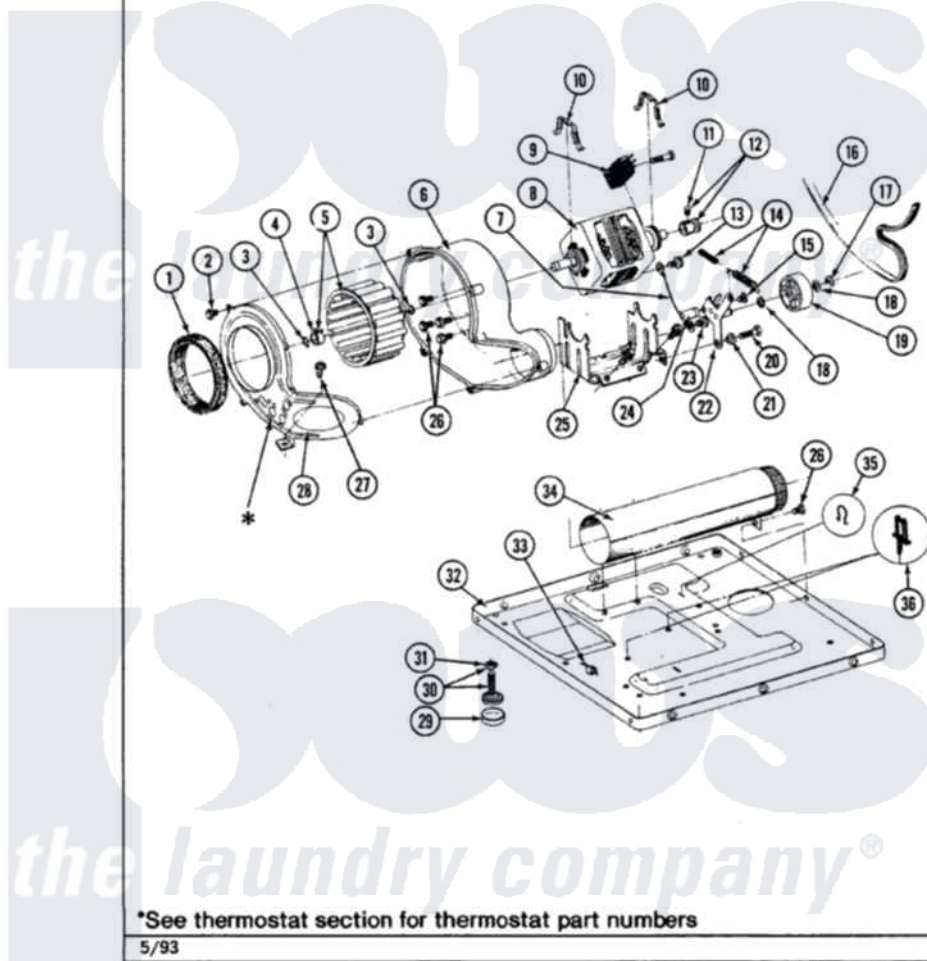

Maytag LDG8410ABL 09 - MOTOR DRIVE (LDG8410AAL,AAW,ABL,ABW)

Section: MOTOR DRIVE

P/N 1600028

Models: ALL MODELS

Maytag [Residential Maytag LDG8410ABL Dryer Parts](#) Parts Diagram 09 - MOTOR DRIVE
(LDG8410AAL,AAW,ABL,ABW)
[Click on the part number to view part](#)

Item	Original Part Number	Replaced By	Status	Part Description
1	Y312901			Seal, Housing Cover
2	Y312961	W10116751		Screw
3	410233	9703438		Ring-Retrn
4	312967			Clamp, Blower Housing
5	Y303836			Blower Wheel Assembly And Clamp
6	Y312893			Housing, Blower
7	901220			Ground Wire
8	Y303358	W10410999		Motor-Drve
9	306207		Not Available	(PROD. No.303358-8 & No.303358-9)
"	Y303877		Not Available	SWITCH, MOTOR EXTERNAL START No.303358-2, No.303358-4, 303358-7
"	Y303879			Switch, Motor External Start
10	Y015825			Clip, Motor To Motor Support
11	Y053241			Set Screw, Motor Pulley

12	Y305185	6-3051850	Pulley- MO
13	910343	488234	Screw 8-32 X 1/4
14	Y303945		IDLER SPRING ASSY. W/PLUG
15	Y312961	W10116751	Screw
16	Y312959		Poly "V" Belt For Tumbler
17	312958	354987	Ring, Retaining
18	Y312527		Washer, Idler Shaft
19	Y303705	6-3037050	Pulley- ID
20	Y014874		Screw, Idler Arm And Sleeve
21	Y312894	315772	Sleeve, Idler Arm
22	Y303363	6-3033630	Idler Arm
23	211294	90767	Screw, 8A X 3/8 HeX Washer Head Tapping
24	Y313582	W10116756	Spacer
25	312897	Not Available	SUPPORT, MOTOR
26	Y310632	1163839	Screw
27	Y313561		Screw---NA
28	314846		Cover, Blower Housing
29	Y314137		Foot, Rubber
30	Y305086		Adjustable Leg And Nut
31	Y052740	62739	Nut, Lock
32	Y303361	Not Available	BASE ASSY. (UPPER & LOWER)
33	Y310376		Clip, Door Switch Harness
34	Y303442		EXHAUST DUCT ASSEMBLY
35	410490		Spring, Retainer Wire Harness
36	Y313262	W10116752	Retainer-