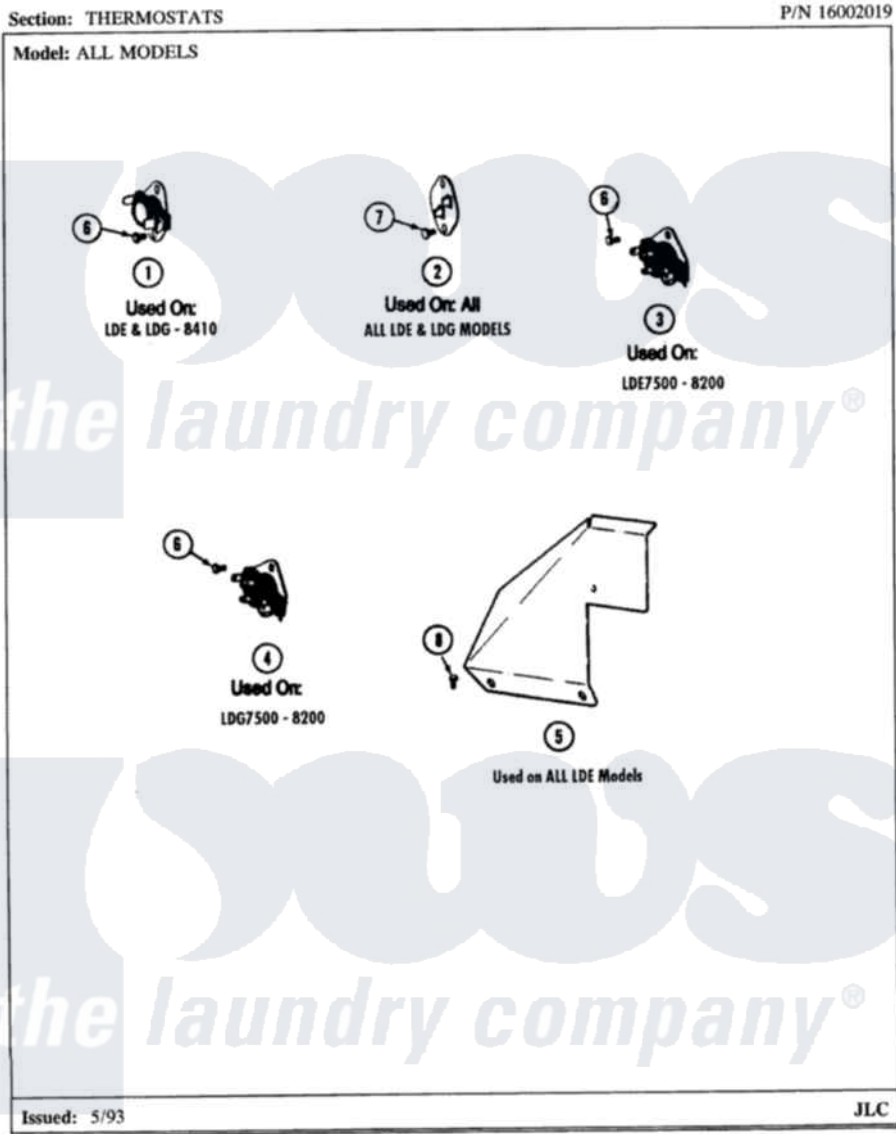

# Maytag LDG8410ABL 10 - THERMOSTATS

Maytag [Residential Maytag LDG8410ABL Dryer Parts](#) Parts Diagram 10 - THERMOSTATS  
 Click on the part number to view part

Item	Original Part Number	Replaced By	Status	Part Description
1	<a href="#">Y304475</a>			Cycling Thermostat 140 Deg.
2	<a href="#">306604</a>			Cut-Off, Thermal Part Not Used
6	211294	<a href="#">90767</a>		Screw, 8A X 3/8 HeX Washer Head Tapping
7	314848	<a href="#">W10116760</a>		Screw