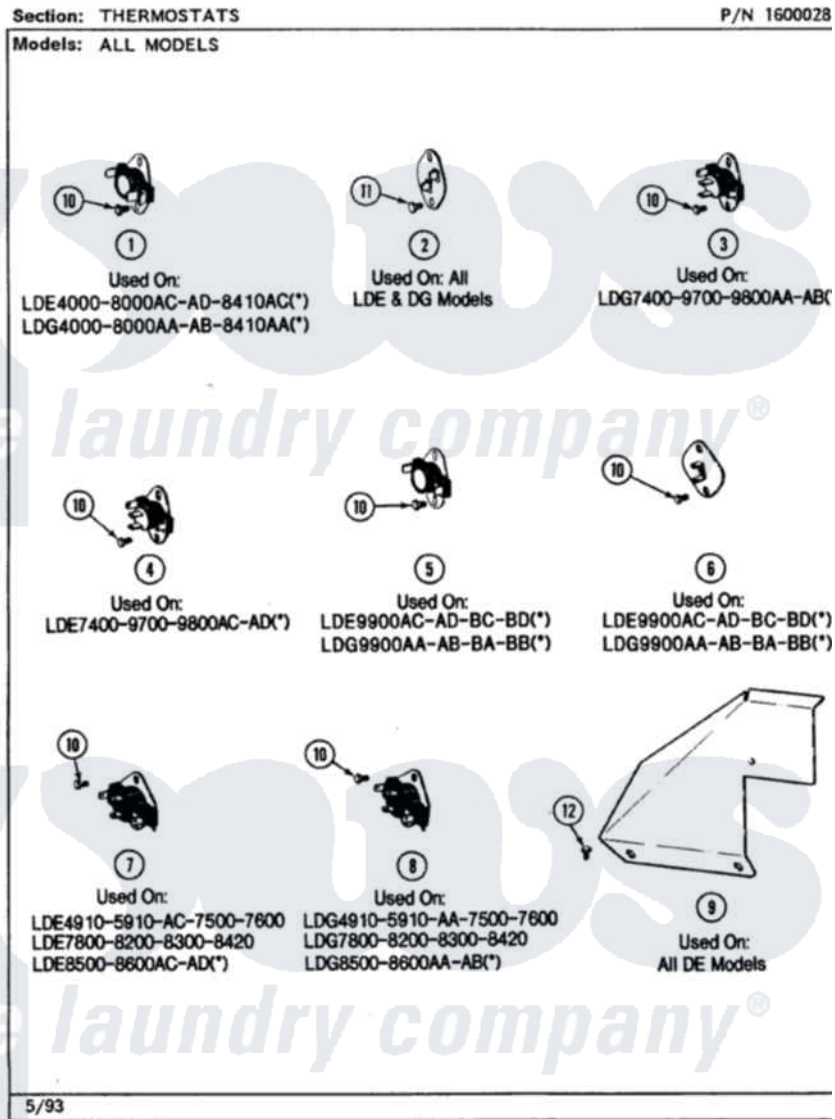

Maytag LDG8410ABL 11 - THERMOSTATS (LDG8410AAL,AAW,ABL,ABW)

Maytag [Residential Maytag LDG8410ABL Dryer Parts](#) Parts Diagram 11 - THERMOSTATS
(LDG8410AAL,AAW,ABL,ABW)
[Click on the part number to view part](#)

Item	Original Part Number	Replaced By	Status	Part Description
1	Y304475			Cycling Thermostat 140 Deg.
2	306604			Cut-Off, Thermal Part Not Used
3	306910			Thermostat, Multi Temp Note: Thermostat
4	306911			Thermostat, Multi-Temp
5	307200			Thermostat, Limit
6	307208			Thermistor, Temp. Control
8	307250			Thermostat, Multi-Temp
10	211294	90767		Screw, 8A X 3/8 HeX Washer Head Tapping
11	314848	W10116760		Screw