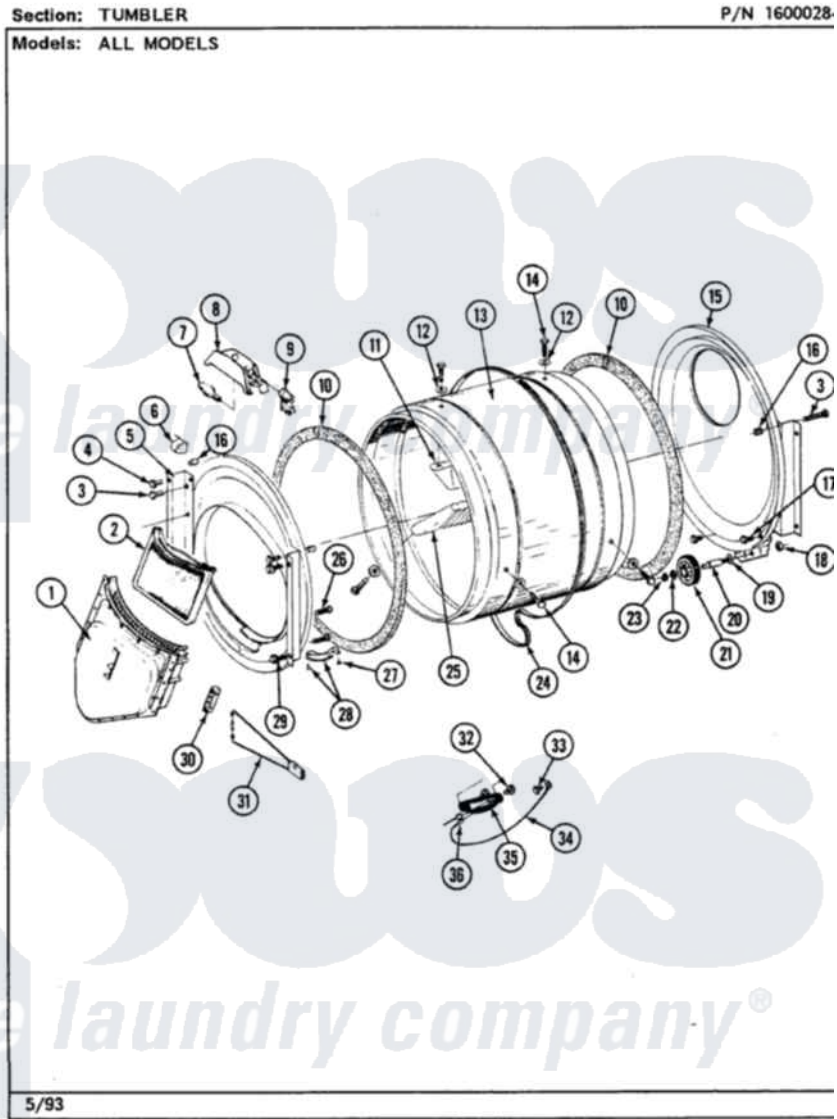

# Maytag LDG8410ABL 12 - TUMBLER (LDG8410AAL,AAW,ABL,ABW)

Maytag Residential Maytag LDG8410ABL Dryer Parts Parts Diagram 12 - TUMBLER (LDG8410AAL,AAW,ABL,ABW)  
Click on the part number to view part

Item	Original Part Number	Replaced By	Status	Part Description
1	Y307112	<a href="#">33001016</a>		Outlet Duct Assembly
2	Y307107	<a href="#">33002970</a>		Lint Filte
3	313764		Not Available	SCREW
4	<a href="#">Y313561</a>			Screw----NA
5	307311	<a href="#">33001179</a>		Front, Tumbler
6	<a href="#">Y310376</a>			Clip, Door Switch Harness
10	<a href="#">314820</a>			Seal, Tumbler
11	314803	<a href="#">33001012</a>		Baffle
12	<a href="#">314158</a>			Washer, Baffle To Tumbler
13	306663		Not Available	TUMBLER W/BAFFLES
"	314802		Not Available	TUMBLER W/OUT BAFFLES
14	<a href="#">Y310759</a>			Screw, Tumbler Baffles
15	Y308544	<a href="#">33001178</a>		Back, Tumbler
"	Y307114	<a href="#">33001178</a>		Back, Tumbler
16	313915	<a href="#">31-3915</a>		Tech Sheet
17	211294	<a href="#">90767</a>		Screw, 8A X 3/8 HeX Washer Head Tapping

18	312538	<a href="#">33001443</a>	Nut, Hex
19	Y313347	<a href="#">312535</a>	Washer, Vault Mounting Brk.
20	Y312948	<a href="#">6-3129480</a>	Shaft- Tumbler
21	Y303373	<a href="#">12001541</a>	Drum Roller/Washer Assembly--W
22	<a href="#">312535</a>		Washer, Vault Mounting Brk.
23	410233	<a href="#">9703438</a>	Ring-Retrn
24	<a href="#">Y312959</a>		Poly "V" Belt For Tumbler
25	314804	<a href="#">33001004</a>	Baffle, Tall
26	Y314110	<a href="#">33002917</a>	Screw, No.10-16
27	<a href="#">210720</a>		Rivet, Bearing To Tumbler Frnt
28	<a href="#">306508</a>		Tumbler Bearing Kit ---W
29	Y310632	<a href="#">1163839</a>	Screw