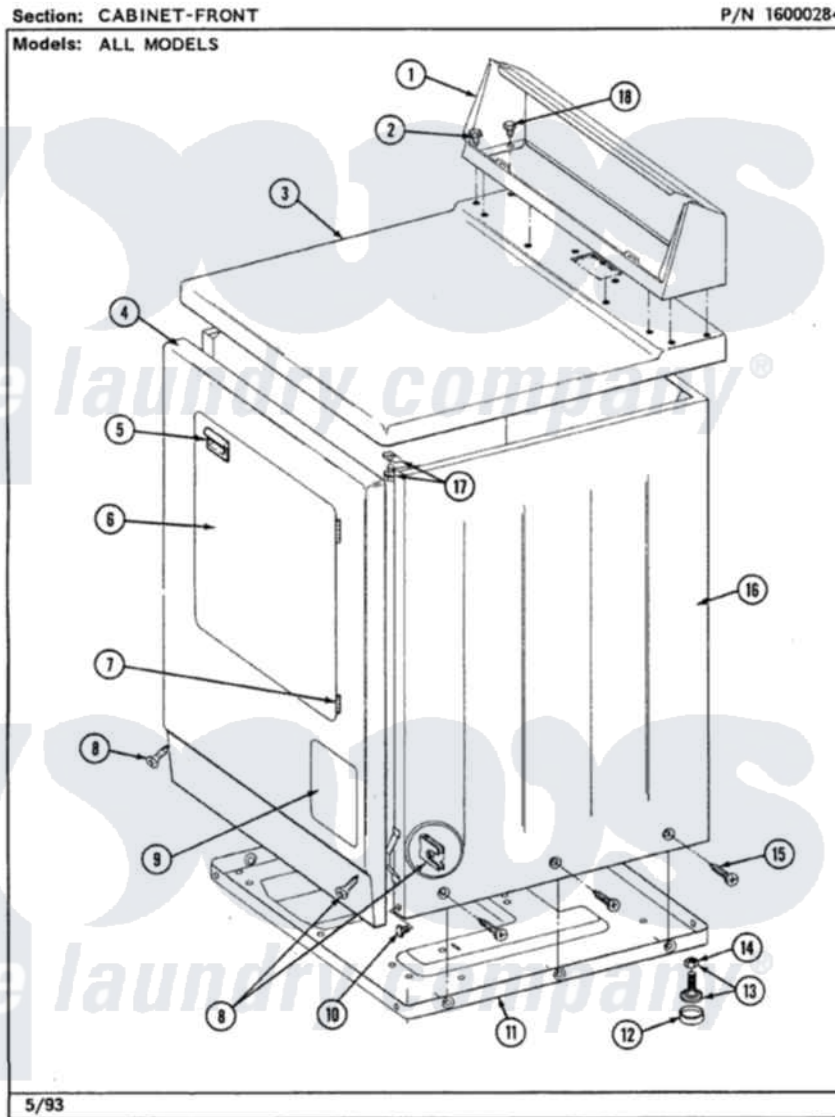

**Maytag LDG8410ABW 01 - CABINET-FRONT
(LDG8410AA,AAW,ABL,ABW)**

Maytag [Residential Maytag LDG8410ABW Dryer Parts](#) Parts Diagram 01 - CABINET-FRONT
(LDG8410AA,AAW,ABL,ABW)
Click on the part number to view part

Item	Original Part Number	Replaced By	Status	Part Description
1	Y305193			Console
2	Y313559			Screw
3	307104			Top Cover Assembly
4	Y307998			Front Panel
5	314946			Handle White
6	314966			Panel, Outer
"	Y307111		Not Available	DOOR ASSY. COMPLETE (WHT)
7	307099	33001230		Hinge, Door
8	204439			Screw And Fstner Assembly
9	302542		Not Available	PART NOT USED. (DG ONLY)
10	Y310632	1163839		Screw
11	Y303361		Not Available	BASE ASSY. (UPPER & LOWER)
12	Y314137			Foot, Rubber

13	Y305086		Adjustable Leg And Nut
14	Y052740	62739	Nut, Lock
15	213007		Xfor Cabinet See Cabinet, Back
16	307124		Cabinet
17	204445		Screw And Fastener Assembly
18	211294	90767	Screw, 8A X 3/8 HeX Washer Head Tapping