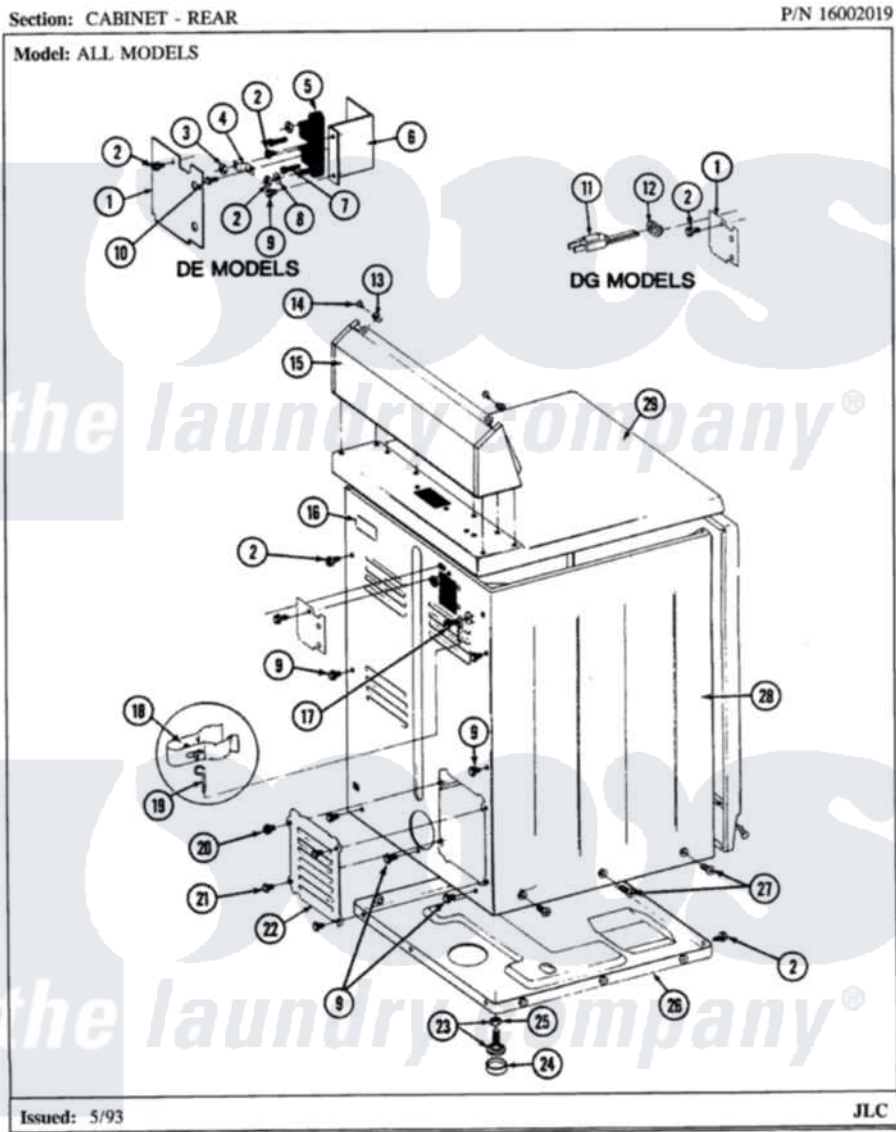

Maytag LDG8410ABW 02 - CABINET-REAR

Maytag [Residential Maytag LDG8410ABW Dryer Parts](#) Parts Diagram 02 - CABINET-REAR
 Click on the part number to view part

Item	Original Part Number	Replaced By	Status	Part Description
1	Y312905		Not Available	COVER, TERMINAL
13	215075			Fastener, Control Panel To Console
14	210932			Screw, No.8 X 9/16 Ctsk Note: Screw, Inlet Duct
15	Y305193			Console
16	214519			LABEL, ELECTRICAL INSTR. PART NOT USED-GAS MODELS ONLY
17	303846	22003781		Screw, Ground Strap
20	Y313559			Screw
21	211294	90767		Screw, 8A X 3/8 HeX Washer Head Tapping
22	Y312951		Not Available	ACCESS COVER, BACK
23	Y305086			Adjustable Leg And Nut
24	Y314137			Foot, Rubber
25	Y052740	62739		Nut, Lock
26	Y303361		Not Available	BASE ASSY. (UPPER & LOWER)

27 213077

Not Available

CAP FOR TIMER KNOB

28 [307124](#)

Cabinet

29 [307104](#)

Top Cover Assembly