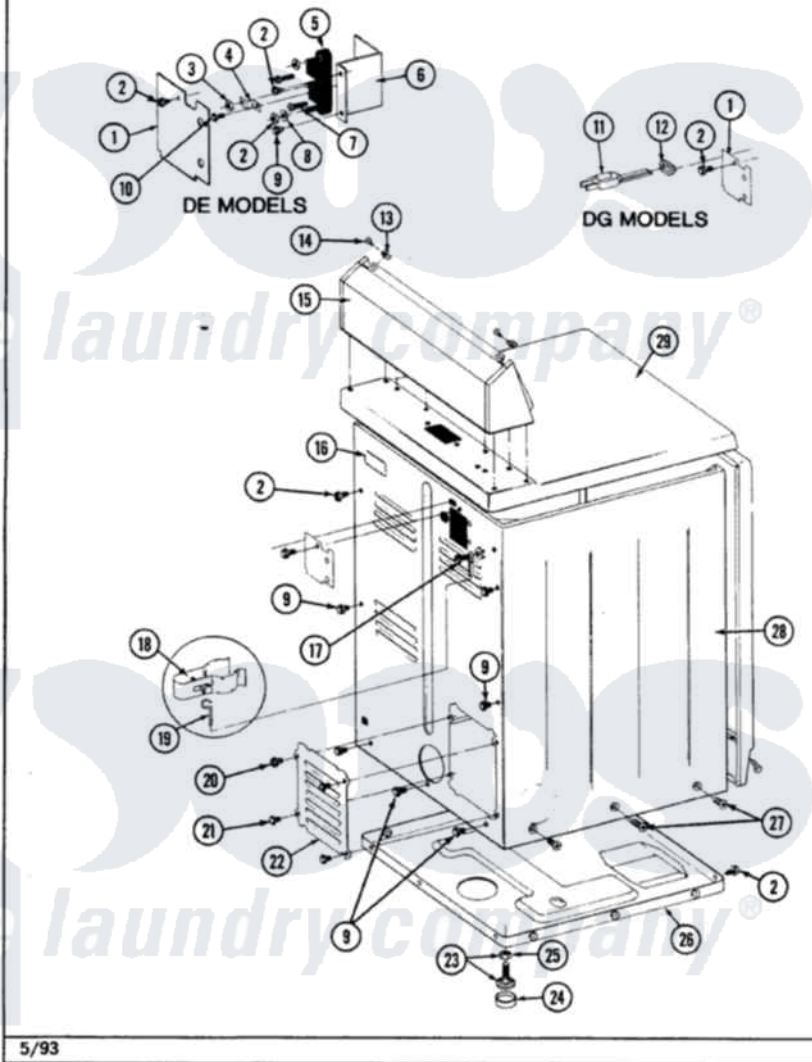

**Maytag LDG8410ABW 03 - CABINET-REAR
(LDG8410AAL,AAW,ABL,ABW)**

Section: CABINET-REAR

P/N 160002

Models: ALL MODELS

5/93

Maytag Residential Maytag LDG8410ABW Dryer Parts Parts Diagram 03 - CABINET-REAR
(LDG8410AAL,AAW,ABL,ABW)

Click on the part number to view part

Item	Original Part Number	Replaced By	Status	Part Description
1	Y312905		Not Available	COVER, TERMINAL
2	Y313561			Screw----NA
9	Y310632	1163839		Screw
11	302521		Not Available	CORD, POWER PART NOT USED-GAS MODELS ONLY
12	211881			Grommet, Cord Part Not Used-Gas Models Only
13	215075			Fastener, Control Panel To Console
14	210932			Screw, No.8 X 9/16 Ctsk Note: Screw, Inlet Duct
15	Y305193			Console
16	214519			LABEL, ELECTRICAL INSTR. PART NOT USED-GAS MODELS ONLY
17	303846	22003781		Screw, Ground Strap
18	301548			Clamp, Ground Wire

19	311155		Ground Wire And Clamp
20	Y313559		Screw
21	211294	90767	Screw, 8A X 3/8 HeX Washer Head Tapping
22	Y312951	Not Available	ACCESS COVER, BACK
23	Y305086		Adjustable Leg And Nut
24	Y314137		Foot, Rubber
25	Y052740	62739	Nut, Lock
26	Y303361	Not Available	BASE ASSY. (UPPER & LOWER)
27	213077	Not Available	CAP FOR TIMER KNOB
28	307124		Cabinet
29	307104		Top Cover Assembly