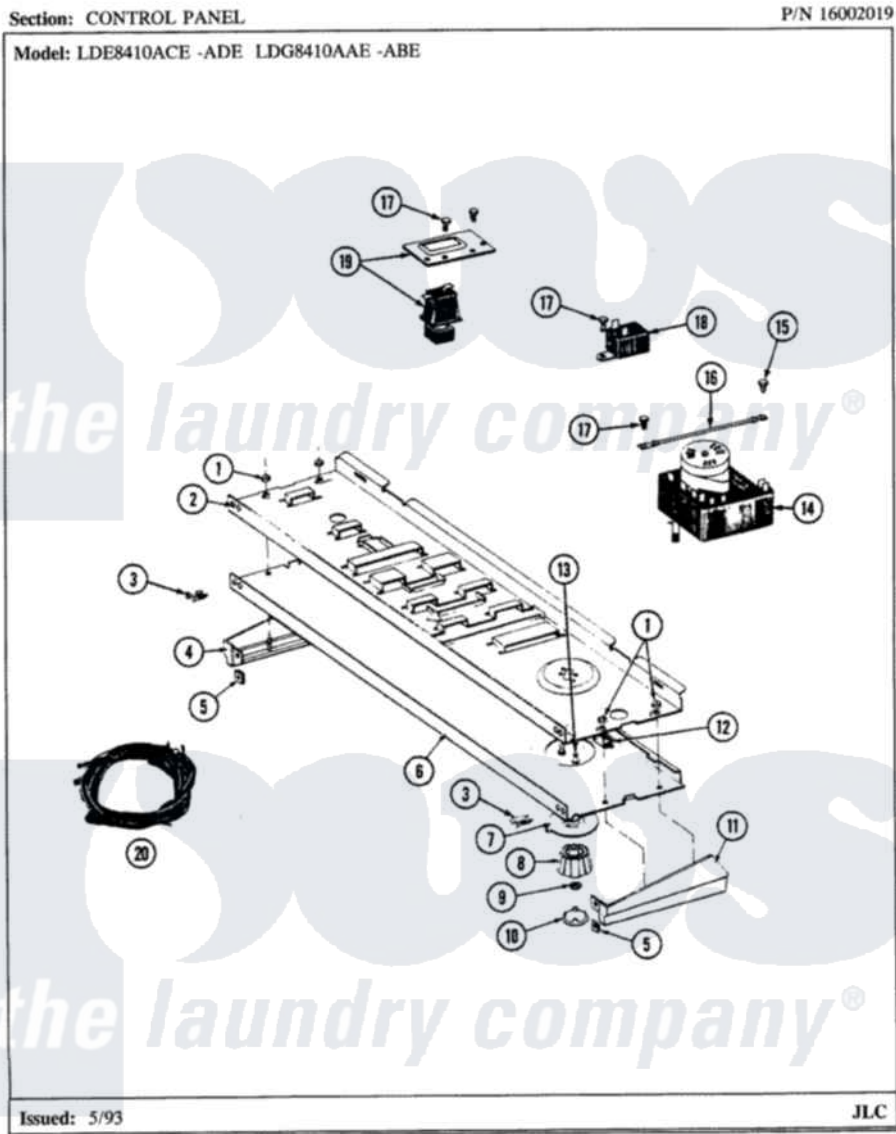

Maytag LDG8410ABW 04 - CONTROL PANEL

Maytag Residential Maytag LDG8410ABW Dryer Parts Parts Diagram 04 - CONTROL PANEL
 Click on the part number to view part

Item	Original Part Number	Replaced By	Status	Part Description
1	214872			Palnut, End Cap Note: Nut, Lamp Holder
2	314184			Back Up Plate
3	210932			Screw, No.8 X 9/16 Ctsk Note: Screw, Inlet Duct
4	308469		Not Available	END CAP L.H.
5	214894			Fastener, End Cap
6	308647		Not Available	CONTROL PANEL
7	315438		Not Available	SKIRT, TIMER DIAL
8	315422	33001255		Knob, Timer
9	312273			Nut, Control Knob
10	216057		Not Available	CAP, KNOB
11	Y308470			End Cap RH
12	214897			Pad, Control Panel
13	315317	488234		Screw 8-32 X 1/4
14	Y308254			Timer
15	211204	00767		Screw, 8A X 3/8 HeX Washer

15	211294	30707	Head Tapping
16	204807		Ground Wire, Supp. Plte To Top Cover
17	211168	W10139210	Screw, 8-18 X 5/16
18	305205	694419	Mini-Buzzer
19	308468	307305	Switch Push To Start