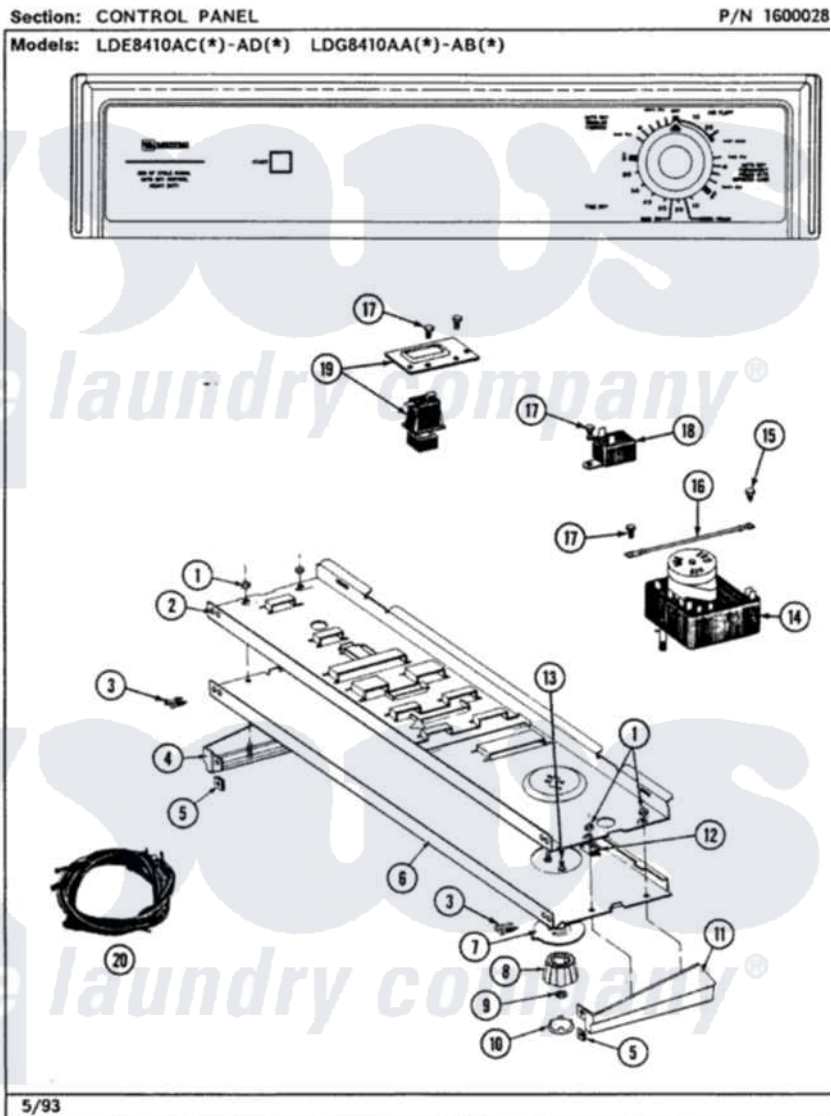

# Maytag LDG8410ABW 05 - CONTROL PANEL (LDG8410AAL,AAW,ABL,ABW)

Maytag [Residential Maytag LDG8410ABW Dryer Parts](#) Parts Diagram 05 - CONTROL PANEL  
(LDG8410AAL,AAW,ABL,ABW)  
Click on the part number to view part

Item	Original Part Number	Replaced By	Status	Part Description
1	<a href="#">214872</a>			Palnut, End Cap Note: Nut, Lamp Holder
2	<a href="#">314184</a>			Back Up Plate
3	<a href="#">210932</a>			Screw, No.8 X 9/16 Ctsk Note: Screw, Inlet Duct
4	207215		Not Available	END CAP LH
5	<a href="#">214894</a>			Fastener, End Cap
6	307951		Not Available	CONTROL PANEL
7	<a href="#">315042</a>			Dial Skirt
8	<a href="#">315041</a>			Knob, Timer
9	<a href="#">312273</a>			Nut, Control Knob
10	215821		Not Available	CAP, KNOB
11	207216		Not Available	END CAP RH
12	<a href="#">214897</a>			Pad, Control Panel
13	315317	<a href="#">488234</a>		Screw 8-32 X 1/4

14	<a href="#">Y308254</a>		Timer
15	211294	<a href="#">90767</a>	Screw, 8A X 3/8 HeX Washer Head Tapping
16	<a href="#">204807</a>		Ground Wire, Supp. Plte To Top Cover
17	211168	<a href="#">W10139210</a>	Screw, 8-18 X 5/16
18	305205	<a href="#">694419</a>	Mini-Buzzer
19	308468	<a href="#">307305</a>	Switch Push To Start
20	308495	Not Available	HARNES, WIRE
"	307947	Not Available	WIRE HARNES
21	16000327	Not Available	GUIDE, QUICK REF. - MAYTAG
"	315234	Not Available	MANUAL, USE & CARE
"	315235	Not Available	MANUAL, USE & CARE