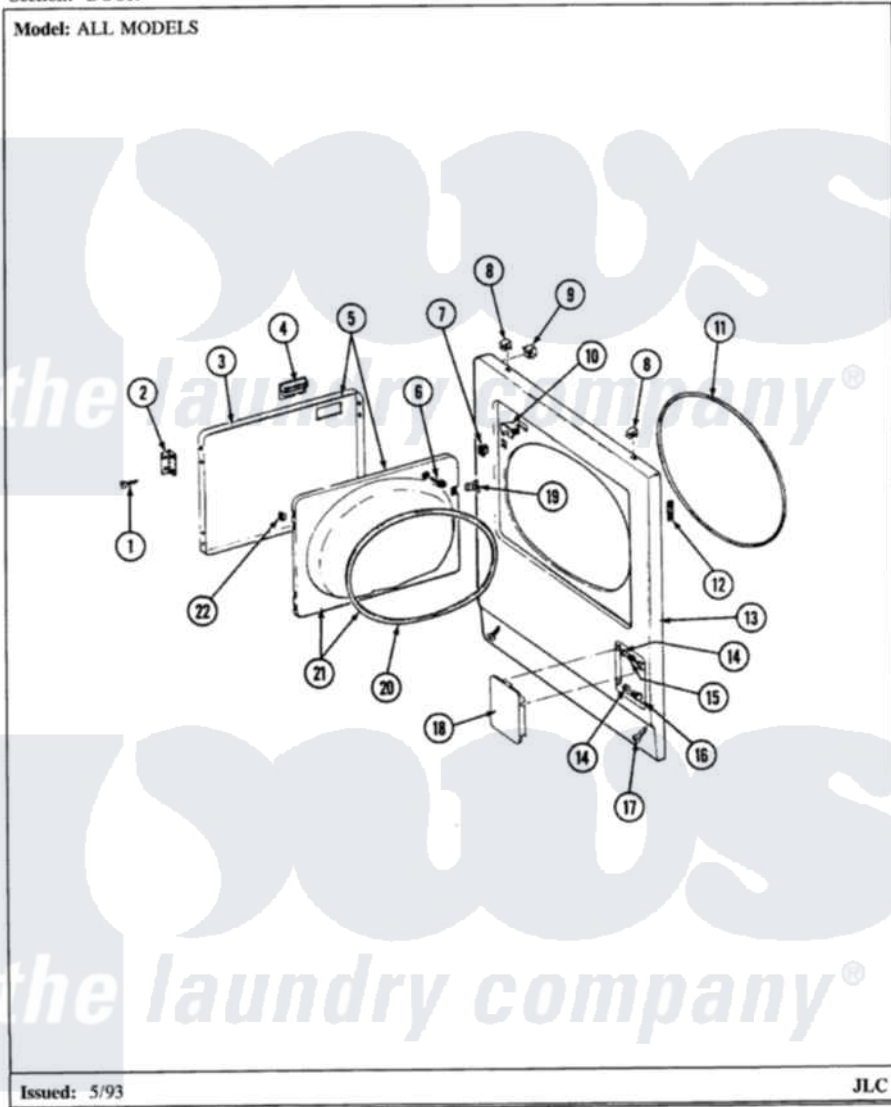

Maytag LDG8410ABW 06 - DOOR

Section: DOOR

P/N 16002019

Model: ALL MODELS

Issued: 5/93

JLC

Maytag [Residential Maytag LDG8410ABW Dryer Parts](#) Parts Diagram 06 - DOOR

[Click on the part number to view part](#)

Item	Original Part Number	Replaced By	Status	Part Description
1	Y314062			Screw, Door Hinge And Panel
2	307099	33001230		Hinge, Door
3	314966			Panel, Outer
4	314946			Handle White
5	Y307111		Not Available	DOOR ASSY. COMPLETE (WHT)
6	312960	489355		Screw, 8 X 1/2
7	306436			Door Latch Kit-W
8	212982	22001650		Fastener, Spring
9	Y310376			Clip, Door Switch Harness
10	Y305753	W10169313		Switch-Dor
11	314937			Seal, Front Panel
12	Y313907			Fastener, Twin
19	314936	33001305		Strike, Door
20	314935	33001192		Seal, Door
21	307098		Not Available	DOOR, INNER (W/SEAL)
				Clip, Door Latch To Outer