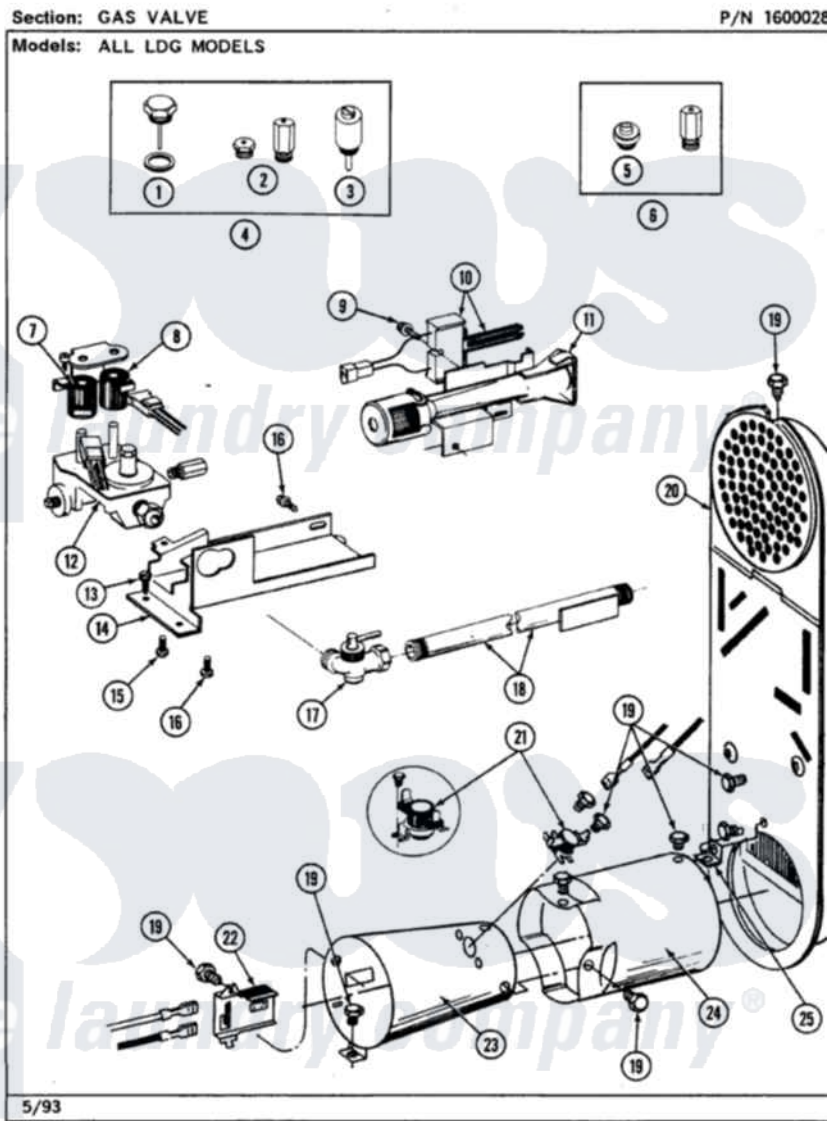

# Maytag LDG8410ABW 08 - GAS VALVE (LDG8410AAL,AAW,ABL,ABW)

Maytag Residential Maytag LDG8410ABW Dryer Parts Parts Diagram 08 - GAS VALVE (LDG8410AAL,AAW,ABL,ABW)  
Click on the part number to view part