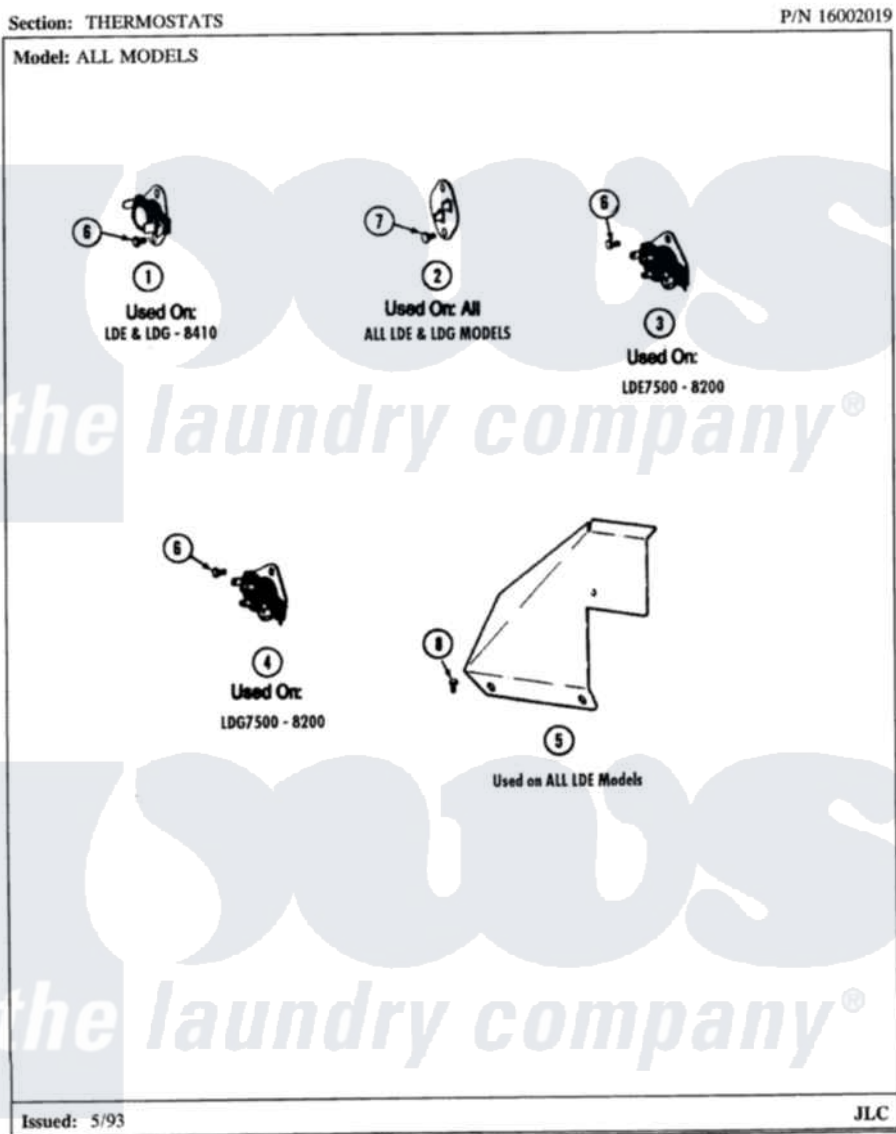

Maytag LDG8410ABW 10 - THERMOSTATS

Maytag [Residential Maytag LDG8410ABW Dryer Parts](#) Parts Diagram 10 - THERMOSTATS
 Click on the part number to view part

Item	Original Part Number	Replaced By	Status	Part Description
1	Y304475			Cycling Thermostat 140 Deg.
2	306604			Cut-Off, Thermal Part Not Used
6	211294	90767		Screw, 8A X 3/8 HeX Washer Head Tapping
7	314848	W10116760		Screw