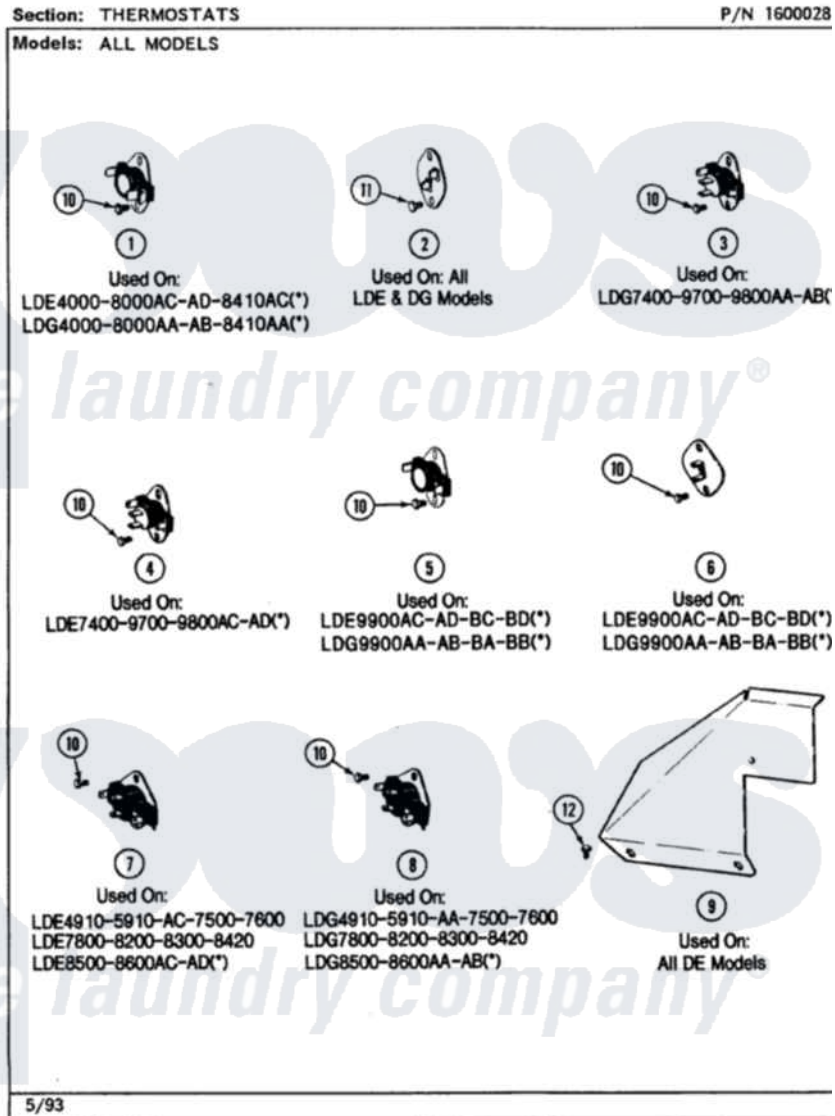

Maytag LDG8410ABW 11 - THERMOSTATS
(LDG8410AAL,AAW,ABL,ABW)

Maytag Residential Maytag LDG8410ABW Dryer Parts Parts Diagram 11 - THERMOSTATS
(LDG8410AAL,AAW,ABL,ABW)
Click on the part number to view part

| Item | Original Part Number | Replaced By | Status | Part Description |
|------|-------------------------|---------------------------|--------|---|
| 1 | Y304475 | | | Cycling Thermostat 140 Deg. |
| 2 | 306604 | | | Cut-Off, Thermal Part Not Used |
| 3 | 306910 | | | Thermostat, Multi Temp Note: Thermostat |
| 4 | 306911 | | | Thermostat, Multi-Temp |
| 5 | 307200 | | | Thermostat, Limit |
| 6 | 307208 | | | Thermistor, Temp. Control |
| 8 | 307250 | | | Thermostat, Multi-Temp |
| 10 | 211294 | 90767 | | Screw, 8A X 3/8 HeX Washer Head Tapping |
| 11 | 314848 | W10116760 | | Screw |