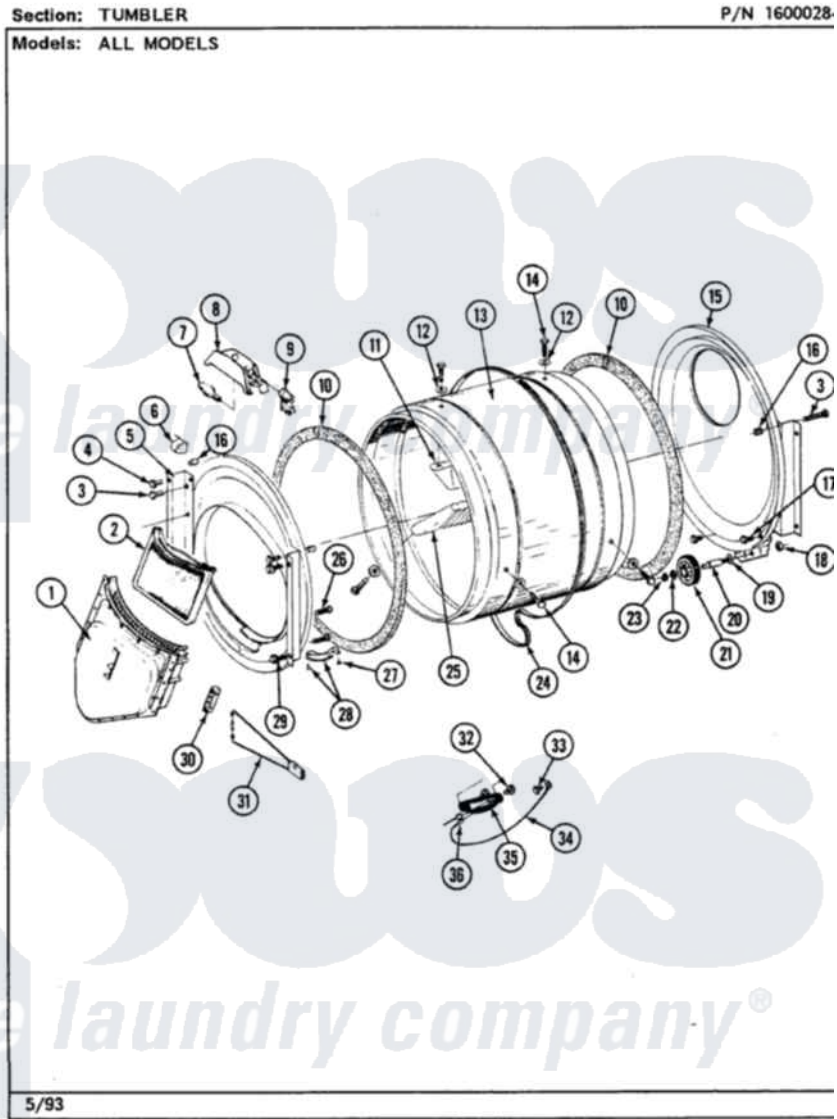

Maytag LDG8410ABW 12 - TUMBLER (LDG8410AAL,AAW,ABL,ABW)

Maytag [Residential Maytag LDG8410ABW Dryer Parts](#) Parts Diagram 12 - TUMBLER (LDG8410AAL,AAW,ABL,ABW)
Click on the part number to view part

Item	Original Part Number	Replaced By	Status	Part Description
1	Y307112	33001016		Outlet Duct Assembly
2	Y307107	33002970		Lint Filte
3	313764		Not Available	SCREW
4	Y313561			Screw----NA
5	307311	33001179		Front, Tumbler
6	Y310376			Clip, Door Switch Harness
10	314820			Seal, Tumbler
11	314803	33001012		Baffle
12	314158			Washer, Baffle To Tumbler
13	306663		Not Available	TUMBLER W/BAFFLES
"	314802		Not Available	TUMBLER W/OUT BAFFLES
14	Y310759			Screw, Tumbler Baffles
15	Y308544	33001178		Back, Tumbler
"	Y307114	33001178		Back, Tumbler
16	313915	31-3915		Tech Sheet
17	211294	90767		Screw, 8A X 3/8 HeX Washer Head Tapping

18	312538	33001443	Nut, Hex
19	Y313347	312535	Washer, Vault Mounting Brk.
20	Y312948	6-3129480	Shaft- Tumbler
21	Y303373	12001541	Drum Roller/Washer Assembly--W
22	312535		Washer, Vault Mounting Brk.
23	410233	9703438	Ring-Retrn
24	Y312959		Poly "V" Belt For Tumbler
25	314804	33001004	Baffle, Tall
26	Y314110	33002917	Screw, No.10-16
27	210720		Rivet, Bearing To Tumbler Frnt
28	306508		Tumbler Bearing Kit ---W
29	Y310632	1163839	Screw