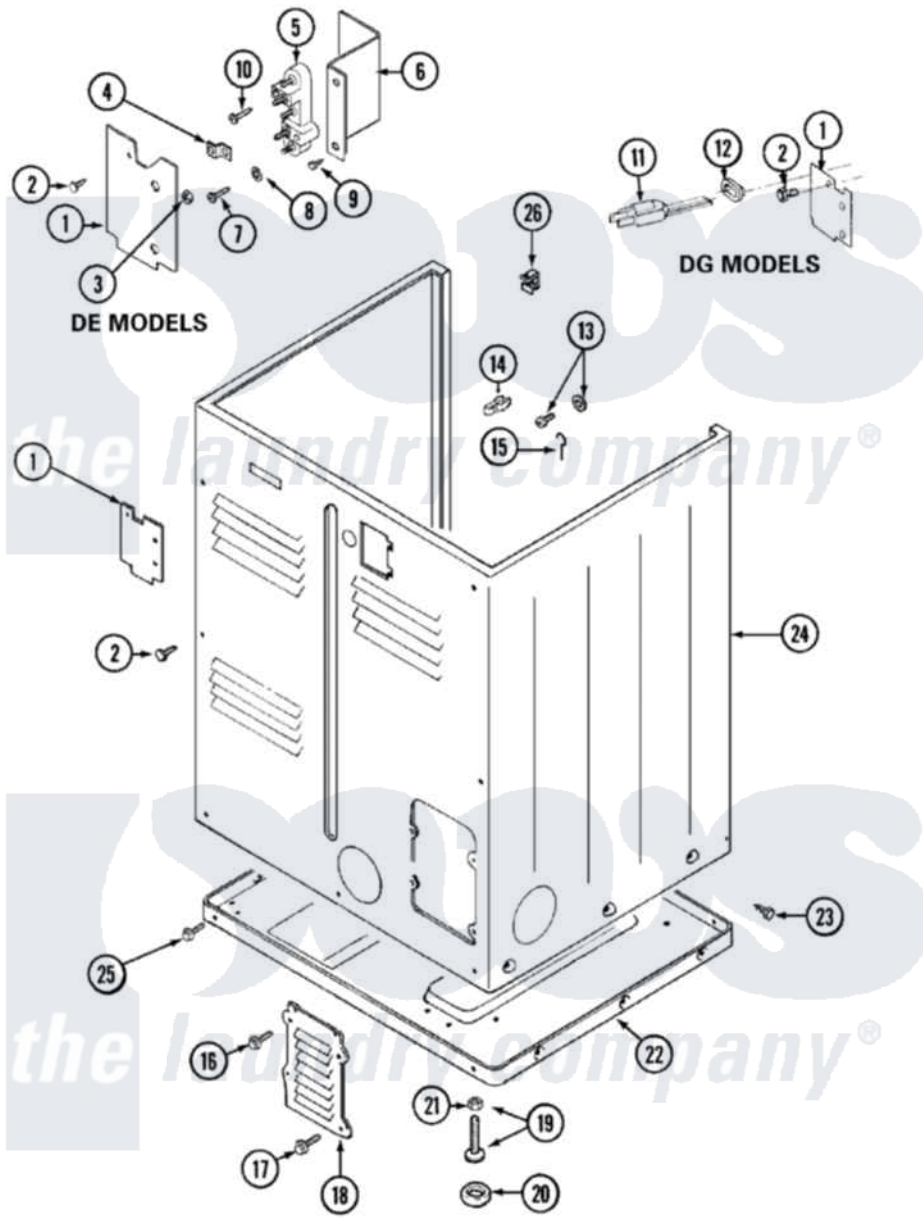

# Maytag LDG8414AAL 02 - CABINET-REAR

Maytag [Residential Maytag LDG8414AAL Dryer Parts](#) Parts Diagram 02 - CABINET-REAR  
 Click on the part number to view part

Item	Original Part Number	Replaced By	Status	Part Description
1	Y312905		Not Available	COVER, TERMINAL
2	<a href="#">Y313561</a>			Screw---NA
11	33001246		Not Available	CORD, POWER
12	<a href="#">211881</a>			Grommet, Cord Part Not Used-Gas Models Only
13	303846	<a href="#">22003781</a>		Screw, Ground Strap
14	<a href="#">301548</a>			Clamp, Ground Wire
15	<a href="#">204807</a>			Ground Wire, Supp. Plte To Top Cover
16	<a href="#">Y313559</a>			Screw
17	211294	<a href="#">90767</a>		Screw, 8A X 3/8 HeX Washer Head Tapping
18	Y312951		Not Available	ACCESS COVER, BACK
19	<a href="#">Y305086</a>			Adjustable Leg And Nut
20	<a href="#">Y314137</a>			Foot, Rubber
21	Y052740	<a href="#">62739</a>		Nut, Lock
22	Y303361		Not Available	BASE ASSY. (UPPER & LOWER)

23	<a href="#">213007</a>		Xfor Cabinet See Cabinet, Back
24	33001160	Not Available	CABINET (ALM)
25	<a href="#">Y313561</a>		Screw---NA
"	Y310632	<a href="#">1163839</a>	Screw
26	<a href="#">Y310376</a>		Clip, Door Switch Harness