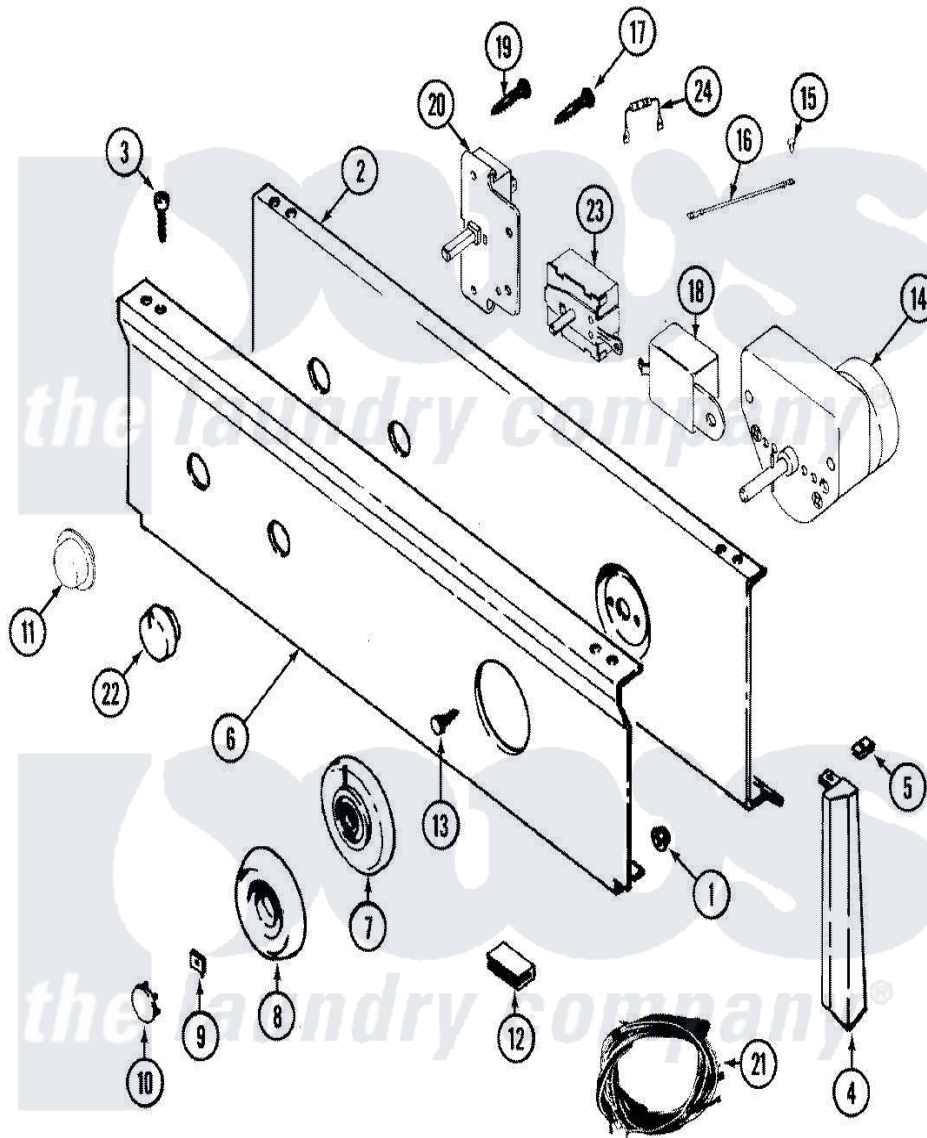

Maytag LDG8414AAL 03 - CONTROL PANEL

Maytag [Residential Maytag LDG8414AAL Dryer Parts](#) Parts Diagram 03 - CONTROL PANEL
 Click on the part number to view part

| Item | Original Part Number | Replaced By | Status | Part Description |
|------|--------------------------|------------------------|---------------|---|
| 1 | 214872 | | | Palnut, End Cap Note: Nut, Lamp Holder |
| 2 | 33001237 | | Not Available | PLATE, SUPPORT |
| 3 | 314728 | 210932 | | Screw, No.8 X 9/16 Ctsk Note: Screw, Inlet Duct |
| 4 | 22001288 | | | End Cap, Control Panel |
| " | 22001290 | | | End Cap, Control Panel |
| 5 | 214894 | | | Fastener, End Cap |
| 6 | 33001089 | | | Panel, Control |
| 7 | 33001182 | | Not Available | SKIRT, TIMER DIAL (BLK) |
| 8 | 315041 | | | Knob, Timer |
| 9 | 312273 | | | Nut, Control Knob |
| 10 | 216193 | | Not Available | CAP, TIMER KNOB (BLK) |
| 11 | 33001184 | | | Button |
| 12 | 214897 | | | Pad, Control Panel |
| 13 | 315317 | 488234 | | Screw 8-32 X 1/4 |
| 14 | Y308254 | | | Timer |

| | | | |
|----|--------------------------|--------------------------|--------------------------------------|
| 15 | 210186 | 3370225 | Screw |
| 16 | 204807 | | Ground Wire, Supp. Plte To Top Cover |
| 17 | 315317 | 488234 | Screw 8-32 X 1/4 |
| 18 | Y308205 | 33001623 | Buzzer, Non-Adjustable |
| 19 | 315317 | 488234 | Screw 8-32 X 1/4 |
| 20 | 33001232 | Not Available | SWITCH, PUSH TO START |
| 21 | 33001548 | | Harness, Wire |
| " | 33001353 | | Wire Harness, Main |
| " | 33001122 | Not Available | HARNES, WIRE |
| 22 | 22001267 | | Knob, Selector Switch |
| 23 | 33001229 | Not Available | SWITCH, ROTARY (3 POSITION) |
| 24 | 33001103 | | Resistor |
| 25 | 33001261 | Not Available | MANUAL, USE & CARE |