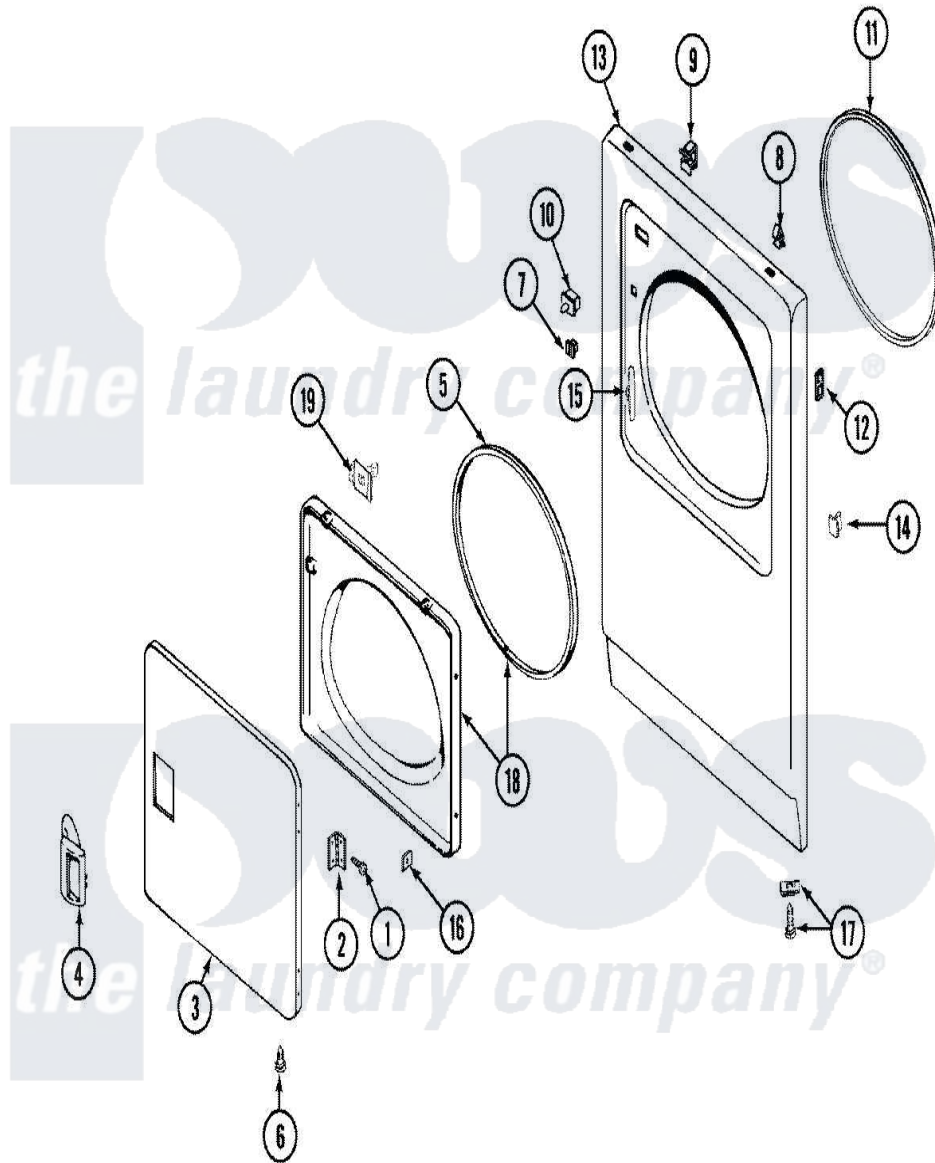

# Maytag LDG8414AAL 04 - DOOR

Maytag [Residential Maytag LDG8414AAL Dryer Parts](#) Parts Diagram 04 - DOOR  
 Click on the part number to view part

Item	Original Part Number	Replaced By	Status	Part Description
1	<a href="#">Y314062</a>			Screw, Door Hinge And Panel
2	<a href="#">33001230</a>			Hinge, Door
3	33001257	<a href="#">33001240</a>		Door
4	33001254	<a href="#">37001047</a>		Handle, Door
5	<a href="#">33001131</a>			Seal, Door
6	33001168		Not Available	PLUG, SIGHT HOLE (ALM)
7	Y304578	<a href="#">LA-1003</a>		Door Catch Kit
8	212982	<a href="#">22001650</a>		Fastener, Spring
9	<a href="#">Y310376</a>			Clip, Door Switch Harness
10	Y305753	<a href="#">W10169313</a>		Switch-Dor
"	33001509	<a href="#">W10169313</a>		Switch-Dor
11	<a href="#">314937</a>			Seal, Front Panel
12	33001173		Not Available	NUT, SPEED
"	33001172		Not Available	SCREW, PLASTIC
13	33001258	<a href="#">33001242</a>		Panel, Front
14	33001174	<a href="#">LA-1003</a>		Door Catch Kit

15	<a href="#">33001176</a>		Cover, Hinge Hole
16	<a href="#">Y313910</a>		Clip, Door Liner To Outer Panel
17	<a href="#">204439</a>		Screw And Fstner Assembly
18	33001243	Not Available	PANEL, INNER DOOR (W/SEAL)
19	<a href="#">33001305</a>		Strike, Door