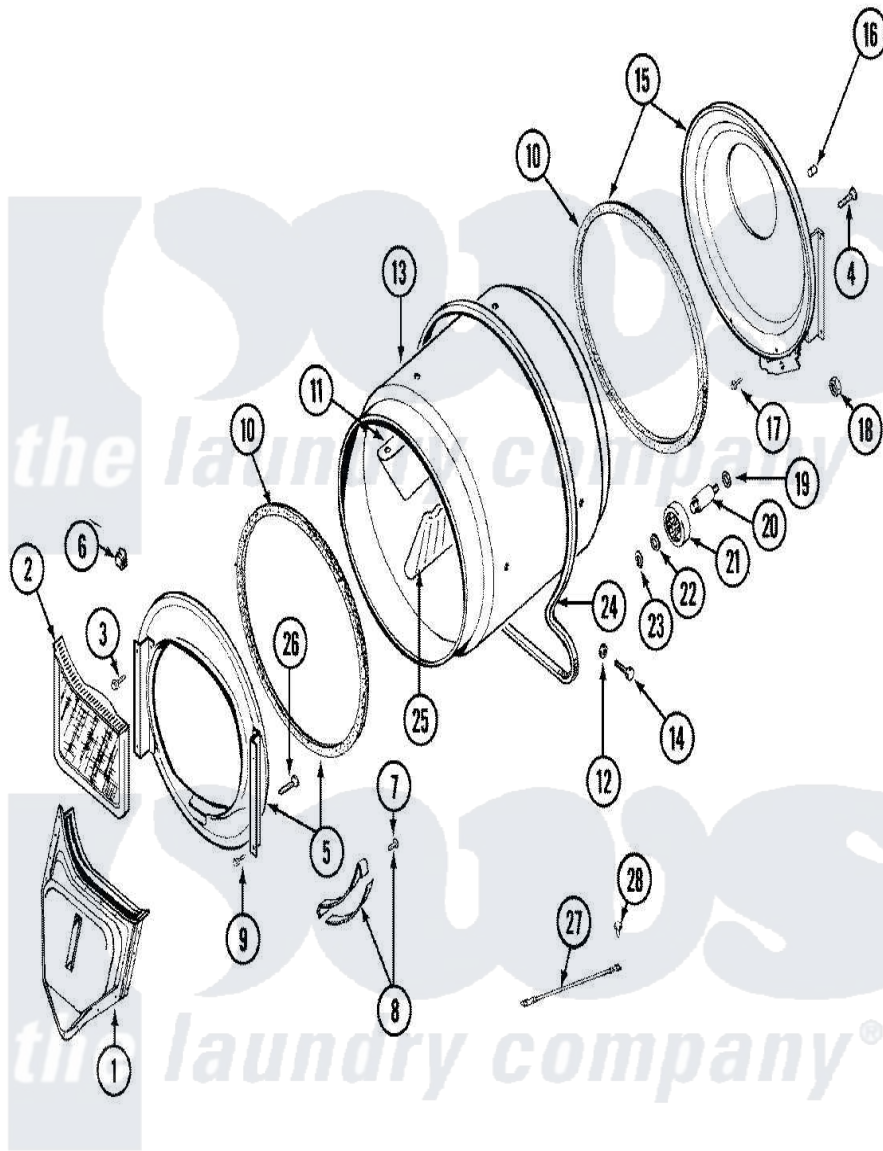

Maytag LDG8414AAL 07 - TUMBLER

Maytag [Residential Maytag LDG8414AAL Dryer Parts](#) Parts Diagram 07 - TUMBLER
 Click on the part number to view part

Item	Original Part Number	Replaced By	Status	Part Description
1	33001016			Outlet Duct Assembly
2	33001171	33002970		Lint Filte
3	313764		Not Available	SCREW
4	Y313561			Screw----NA
5	33001179			Front, Tumbler
6	Y310376			Clip, Door Switch Harness
7	210720			Rivet, Bearing To Tumbler Frmt
8	306508			Tumbler Bearing Kit ---W
9	Y310632	1163839		Screw
10	314820			Seal, Tumbler
11	33001012			Baffle
12	314158			Washer, Baffle To Tumbler
13	33001108		Not Available	DRYER TUMBLER, W/O BAFFLES
14	Y310759			Screw, Tumbler Baffles
15	33001178			Back, Tumbler
16	313915	31-3915		Tech Sheet

17	Y310632	1163839	Screw
18	312538	33001443	Nut, Hex
19	Y313347	312535	Washer, Vault Mounting Brk.
20	Y312948	6-3129480	Shaft- Tumbler
21	Y303373	12001541	Drum Roller/Washer Assembly--W
22	312535		Washer, Vault Mounting Brk.
23	410233	9703438	Ring-Retrn
24	Y312959		Poly "V" Belt For Tumbler
25	33001004		Baffle, Tall
26	Y314110	33002917	Screw, No.10-16
27	901220		Ground Wire
28	910343	488234	Screw 8-32 X 1/4