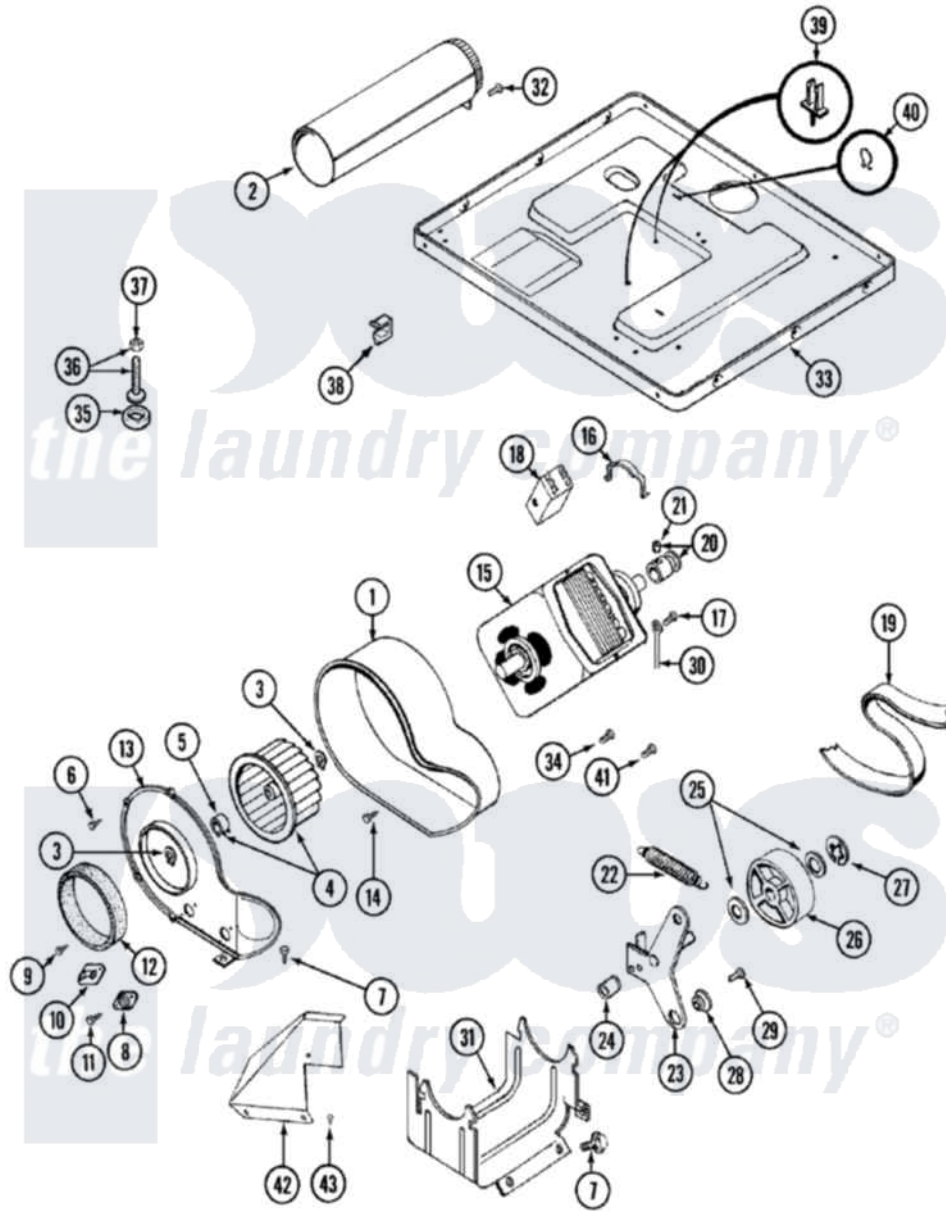

Maytag LDG8414AAM 08 - MOTOR DRIVE (LDE8414ACM & LDG8414AAM)

Maytag [Residential Maytag LDG8414AAM Dryer Parts](#) Parts Diagram 08 - MOTOR DRIVE (LDE8414ACM & LDG8414AAM)

[Click on the part number to view part](#)

Item	Original Part Number	Replaced By	Status	Part Description
1	Y312893			Housing, Blower
2	Y303442			EXHAUST DUCT ASSEMBLY
3	410233	9703438		Ring-Retrn
4	Y303836			Blower Wheel Assembly And Clamp
5	312967			Clamp, Blower Housing
6	Y312961	W10116751		Screw
7	Y313561			Screw---NA
8	307250			Thermostat, Multi-Temp
9	211294	90767		Screw, 8A X 3/8 HeX Washer Head Tapping
10	306604			Cut-Off, Thermal Part Not Used
11	314848	W10116760		Screw
12	Y312901			Seal, Housing Cover
13	314846			Cover, Blower Housing
14	Y310632	1163839		Screw

15	Y303358	W10410999	Motor-Drive
16	Y015825		Clip, Motor To Motor Support
17	910343	488234	Screw 8-32 X 1/4
18	Y303877	Not Available	SWITCH, MOTOR EXTERNAL START No.303358-2, No.303358-4, 303358-7
"	Y303879		Switch, Motor External Start
"	306207	Not Available	(PROD. No.303358-8 & No.303358-9)
19	Y312959		Poly "V" Belt For Tumbler
20	Y305185	6-3051850	Pulley- MO
21	Y053241		Set Screw, Motor Pulley
22	Y303945		IDLER SPRING ASSY. W/PLUG
23	Y303363	6-3033630	Idler Arm
24	Y313582	W10116756	Spacer
25	Y312527		Washer, Idler Shaft
26	Y303705	6-3037050	Pulley- ID
27	312958	354987	Ring, Retaining
28	Y312894	315772	Sleeve, Idler Arm
29	Y014874		Screw, Idler Arm And Sleeve
30	901220		Ground Wire
31	312897	Not Available	SUPPORT, MOTOR
32	Y310632	1163839	Screw
33	Y305084		Base Assembly
34	211294	90767	Screw, 8A X 3/8 HeX Washer Head Tapping
35	Y314137		Foot, Rubber
36	Y305086		Adjustable Leg And Nut
37	Y052740	62739	Nut, Lock
38	Y310376		Clip, Door Switch Harness
39	315471	22003298	Retainer, Wire
40	410490		Spring, Retainer Wire Harness
41	Y312961	W10116751	Screw