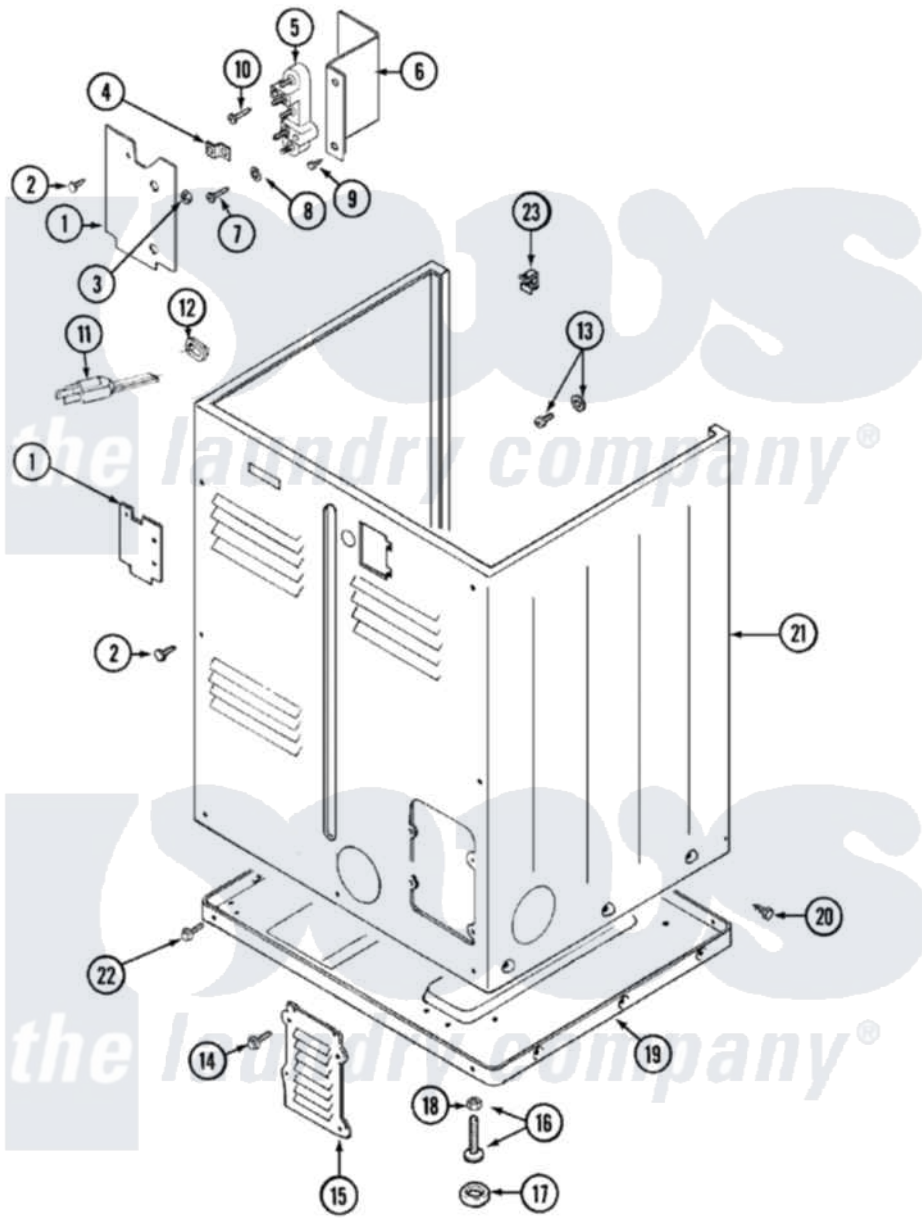

Maytag LDG8416AAE 02 - CABINET-REAR

Maytag [Residential Maytag LDG8416AAE Dryer Parts](#) Parts Diagram 02 - CABINET-REAR
 Click on the part number to view part

Item	Original Part Number	Replaced By	Status	Part Description
1	Y312905		Not Available	COVER, TERMINAL
2	Y313561			Screw---NA
11	33001246		Not Available	CORD, POWER
12	211881			Grommet, Cord Part Not Used-Gas Models Only
13	303846	22003781		Screw, Ground Strap
14	216423	3370225		Screw
15	Y312951		Not Available	ACCESS COVER, BACK
16	Y305086			Adjustable Leg And Nut
17	Y314137			Foot, Rubber
18	Y052740	62739		Nut, Lock
19	Y303361		Not Available	BASE ASSY. (UPPER & LOWER)
20	213007			Xfor Cabinet See Cabinet, Back
21	33001159	33001327		Cabinet
22	Y313561			Screw---NA