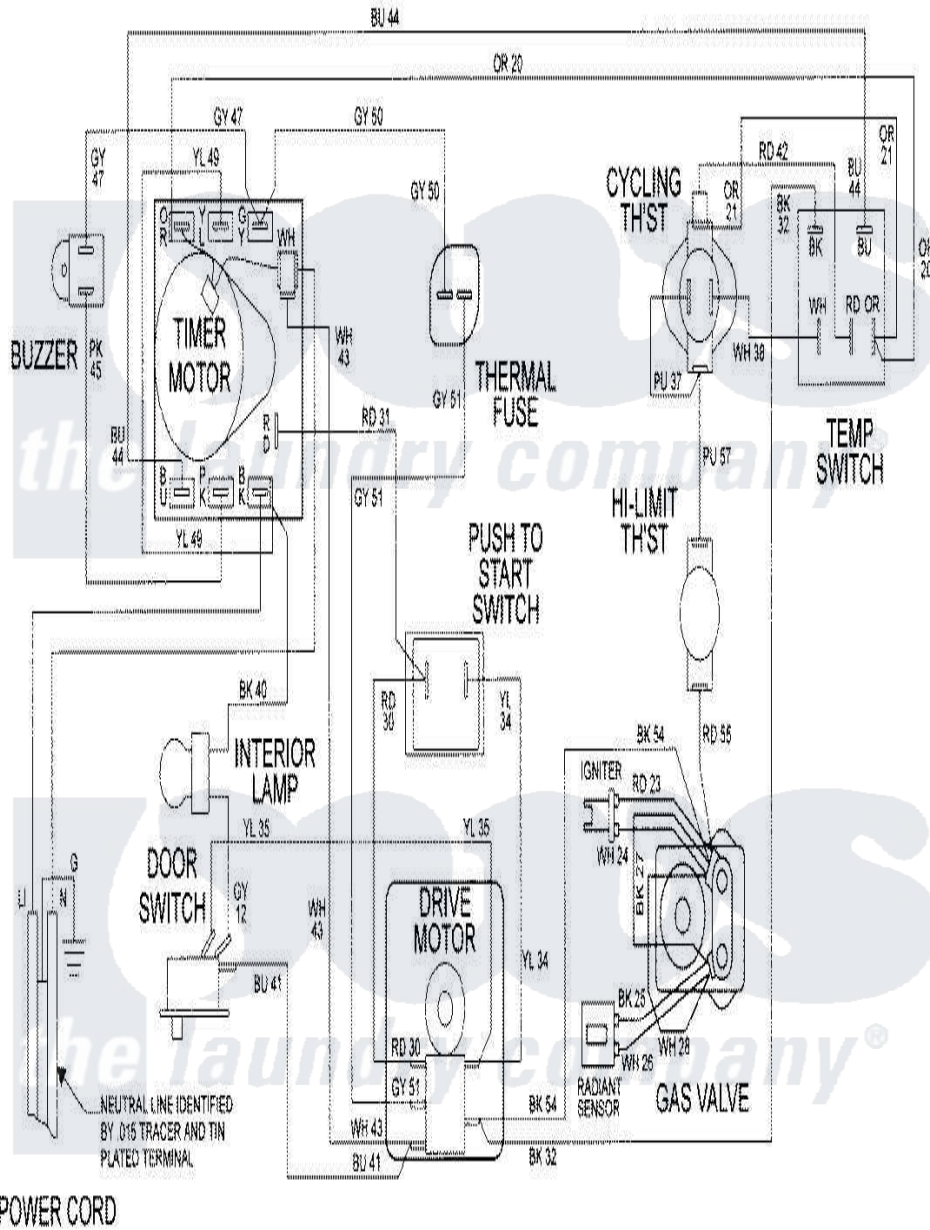

# Maytag LDG8416AAE 09 - WIRING INFORMATION

## POWER CORD

Maytag [Residential Maytag LDG8416AAE Dryer Parts](#) Parts Diagram 09 - WIRING INFORMATION  
 Click on the part number to view part

Item	Original Part Number	Replaced By	Status	Part Description
NI	15001937		Not Available	WIRING INFORMATION