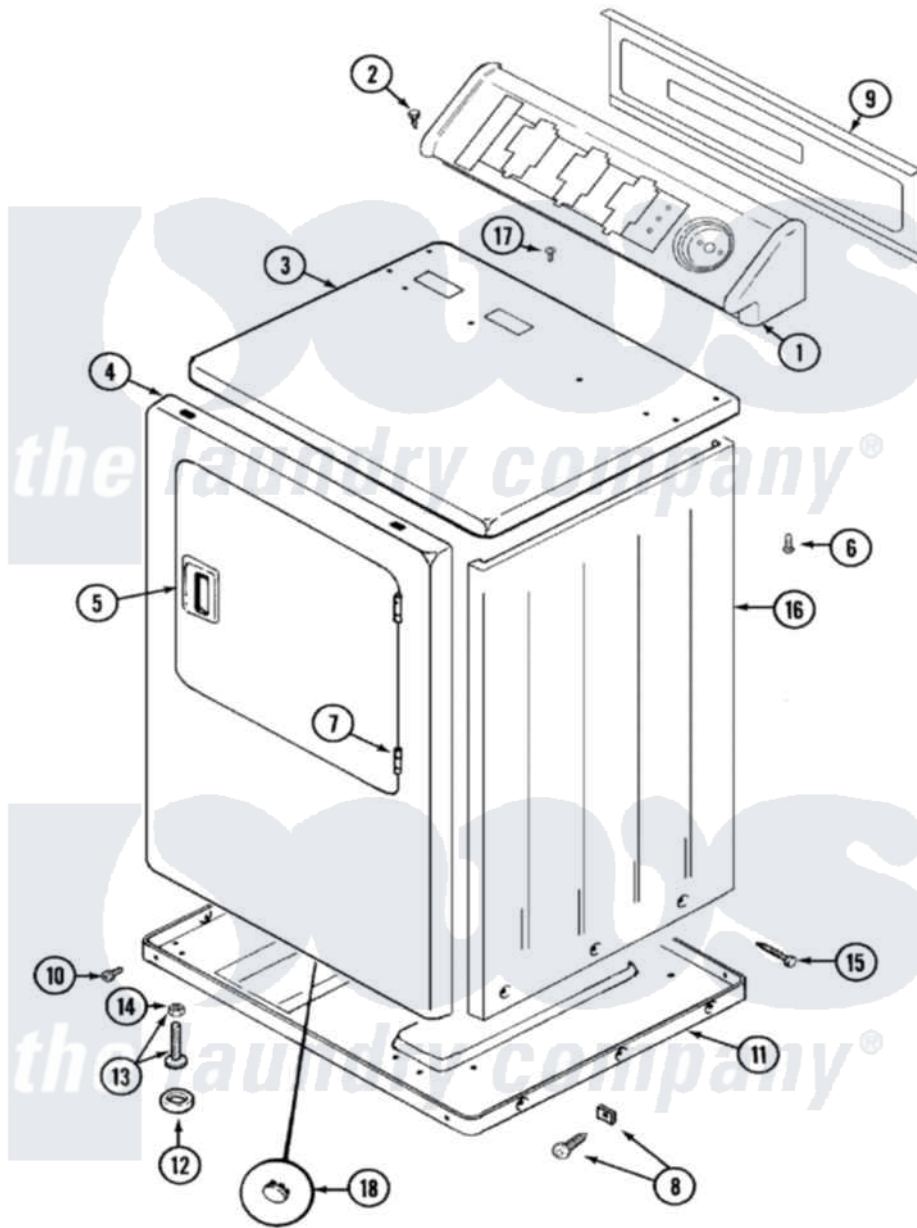

Maytag LDG8416AAM 01 - CABINET-FRONT

Maytag [Residential Maytag LDG8416AAM Dryer Parts](#) Parts Diagram 01 - CABINET-FRONT
 Click on the part number to view part

Item	Original Part Number	Replaced By	Status	Part Description
1	33001613			Console
2	216423	3370225		Screw
3	33001609			Cover, Top ----NA
4	33001611			Panel, Front ----NA
"	33001486	98008544		Screw
5	33001254	37001047		Handle, Door
6	214354			Screw, Top Cover To Cabnt.
7	33001230			Hinge, Door
8	12001340	204439		Screw And Fstner Assembly
9	33001625		Not Available	PANEL, BACK----NA
10	Y313561			Screw----NA
"	Y310632	1163839		Screw
11	Y303361		Not Available	BASE ASSY. (UPPER & LOWER)
12	Y314137			Foot, Rubber
13	Y305086			Adjustable Leg And Nut
14	Y052740	62739		Nut, Lock

15	213007		Xfor Cabinet See Cabinet, Back
16	33001160	Not Available	CABINET (ALM)
17	210186	3370225	Screw
18	33001615	Not Available	PLUG, FRONT PANEL (ALM)